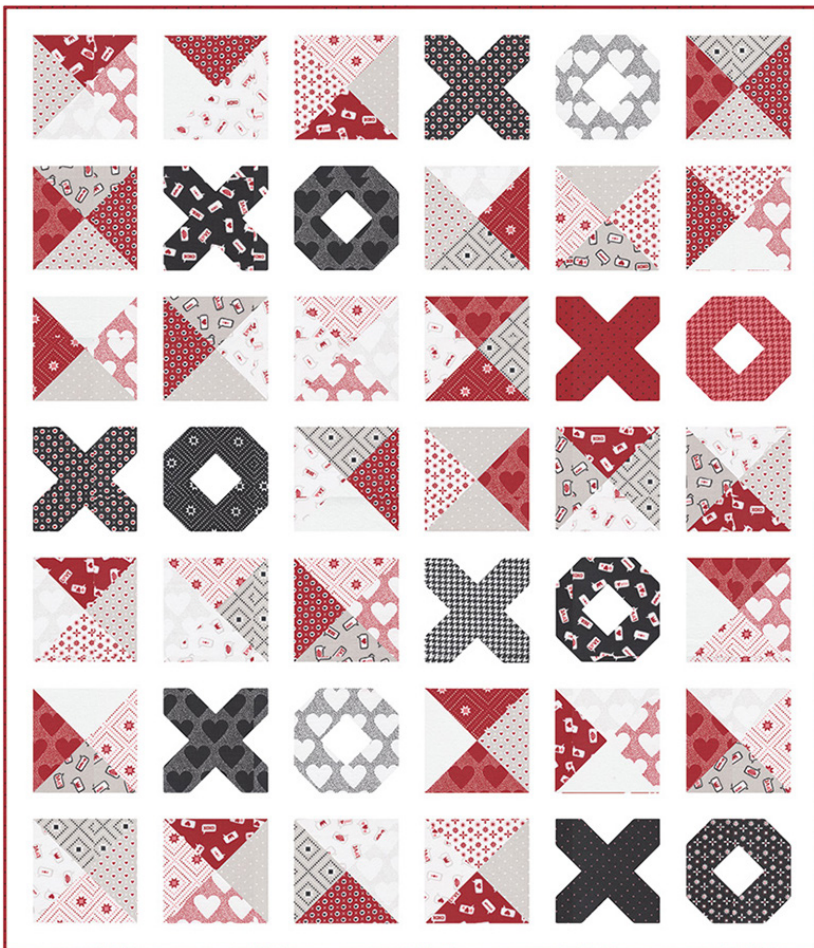

6 1/4 yds

24140 21

Backing

6 yds

60 yds

XOXO

BY APRIL ROSENTHAL OF prairie grass patterns

moda
FABRICS + SUPPLIES®

Sweet & Simple

Branch & Blume • 62" x 72"

BNB 2310

Retail \$12.00

Yardage Requirements

1 Quilt

10 Quilts

24140LC