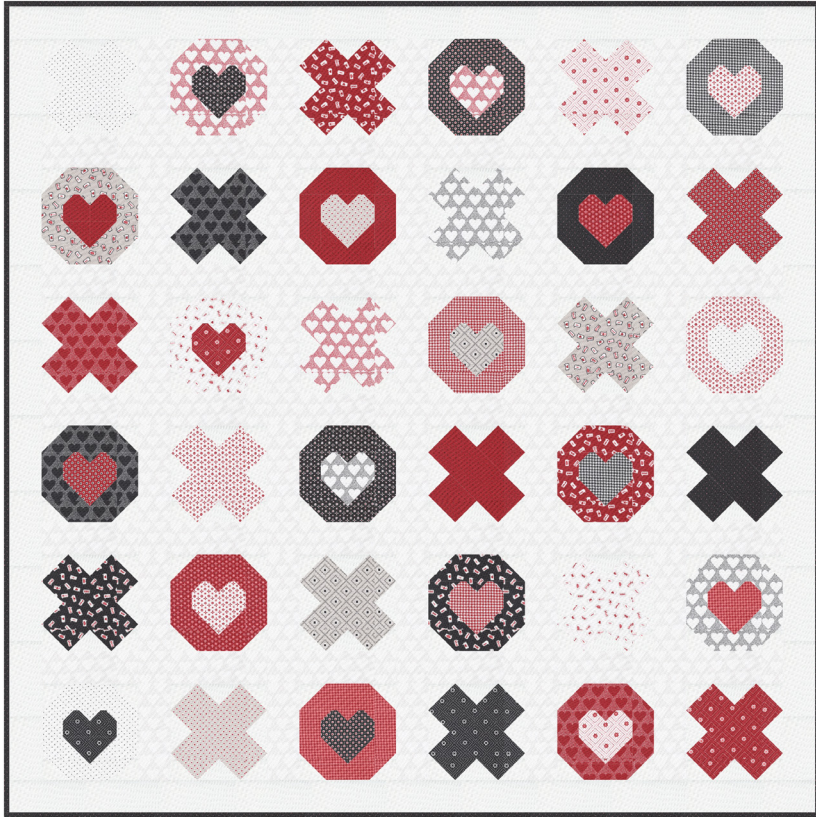

Yardage Requirements

1 Quilt

10 Quilts

24140F8

blocks

1 F8

10 F8s

24140 12

background

4 yds

40 yds

24143 11

backing

7 yds

70 yds

24106 78

binding

3/4 yd

7 1/2 yds

Yardage Requirements

1 Quilt

10 Quilts

24140JR

blocks

1 JR

10 JRs

24142 12

Setting triangles

1 1/4 yds

12 1/2 yds

24106 78

Inner border

3/8 yd

3 3/4 yds

24143 14

Outer border

2/3 yd

6 2/3 yds

24040 12

background

1 3/4 yds

17 1/2 yds

24106 74

binding

5/8 yd

6 1/4 yds

24140 21

Backing

6 yds

60 yds