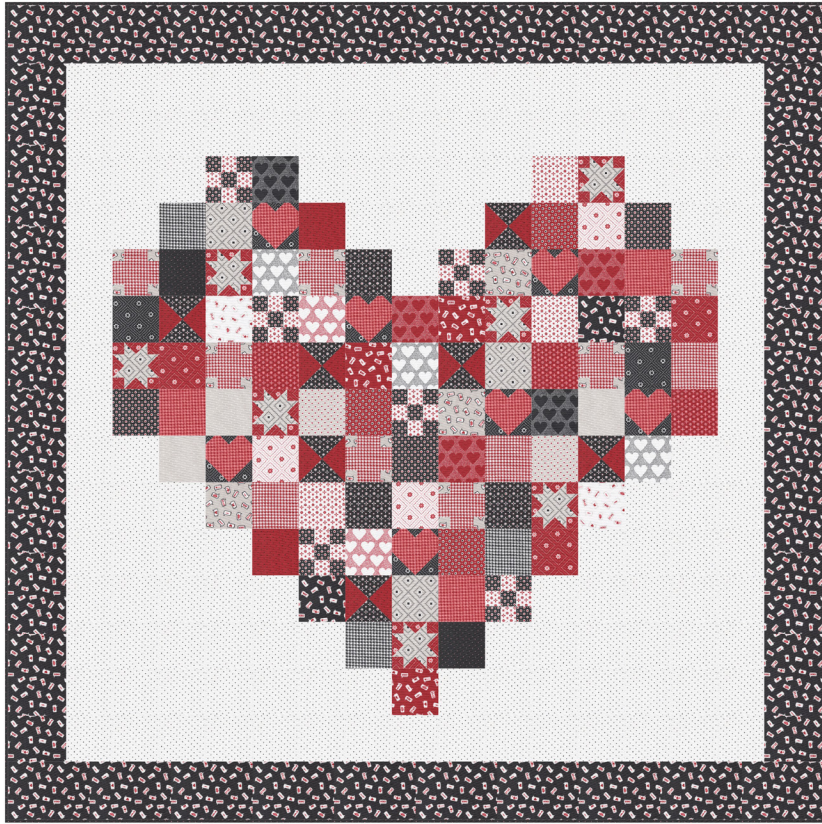

moda
FABRICS + SUPPLIES®

Lovebound

Prairie Grass Patterns • 70" x 70"

PGP 190

Retail \$10.00

Yardage Requirements

1 Quilt

10 Quilts