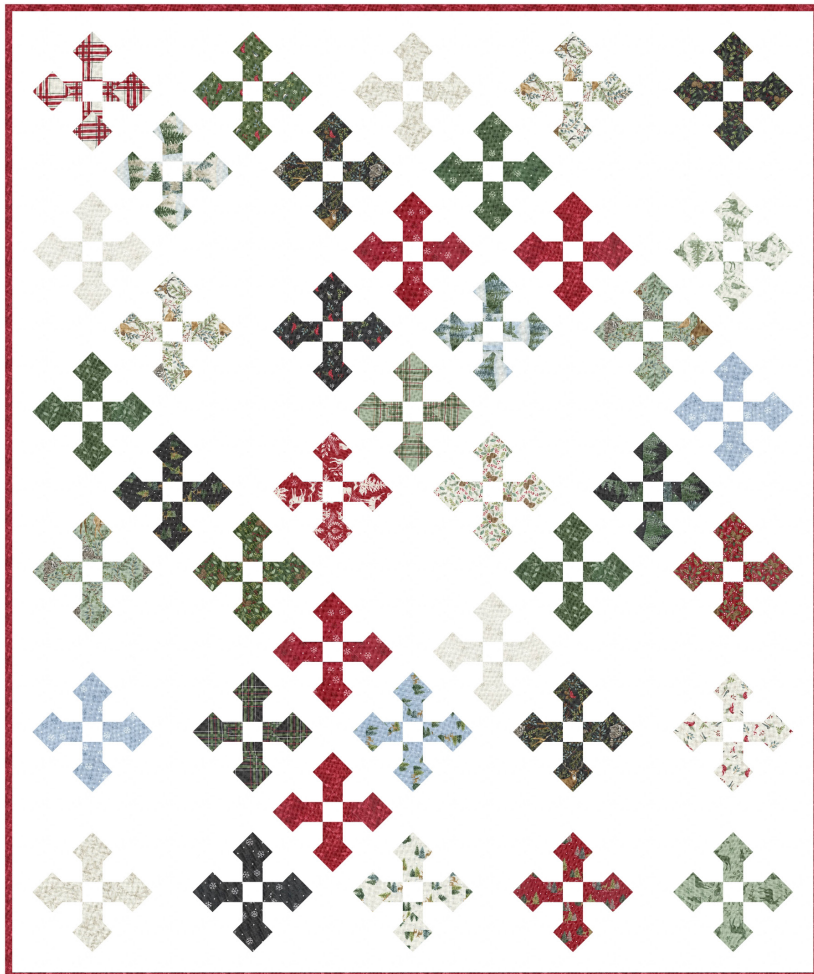

Woodland Winter

Deb Strain

Snowflake Reflections

Coach House Designs • 57" x 67"

CHD 2327

Retail \$10.00

Lost Mittens

Coach House Designs • 56" x 65"