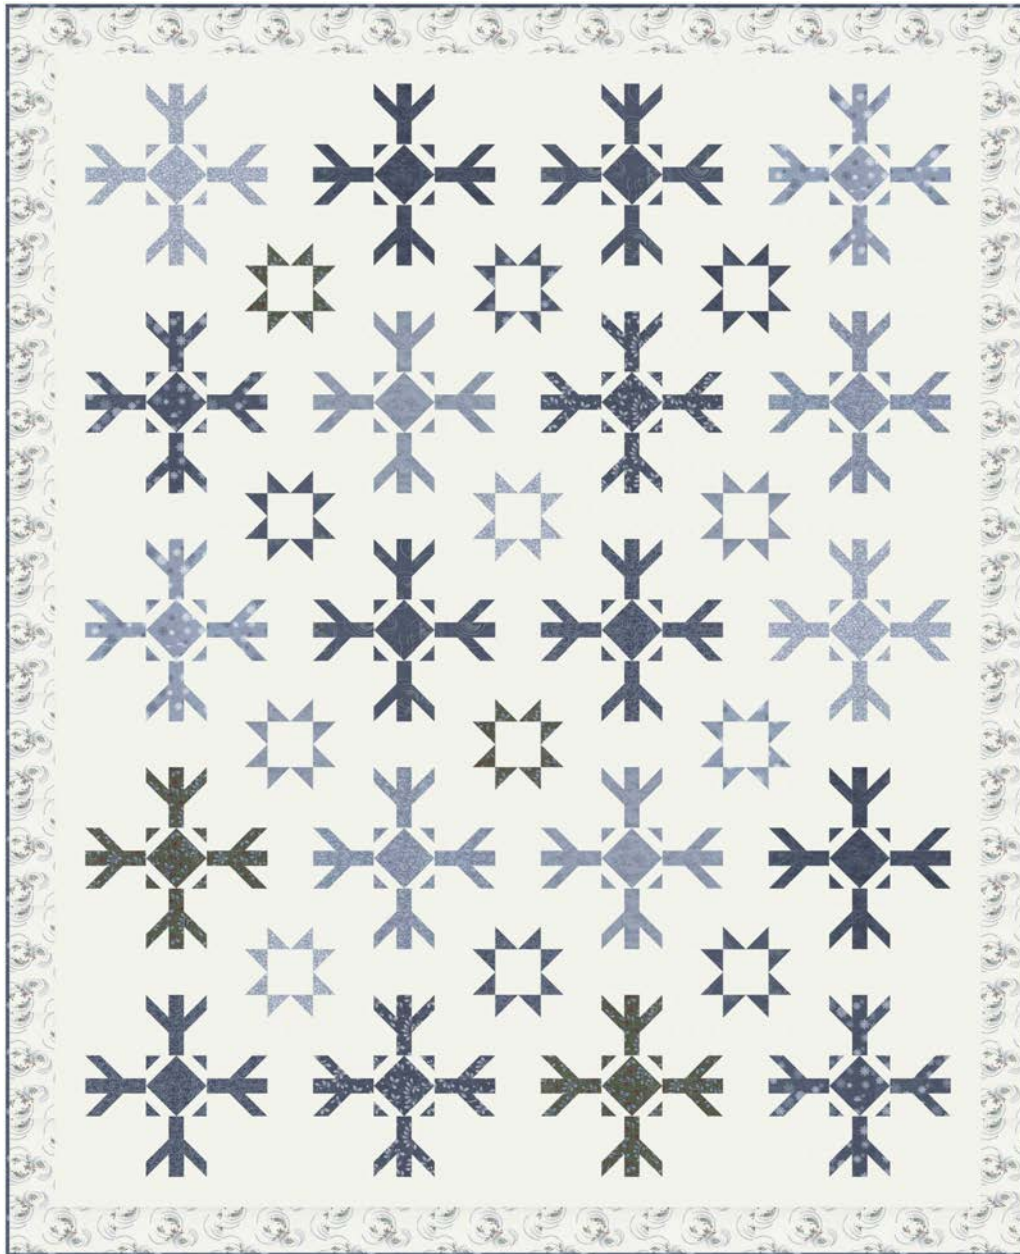

Group Ships July, 2022

Stars & Snowflakes

by Wendy Sheppard

WS23  7 89993 18923 6
67" x 82" \$10.00

Yardage Requirements

1 quilt **6538 256**  7 52106 67546 9
background
5 1/8 yds 51 1/4 yds

6538 257  7 52106 67547 6
blocks
FQ 2.5 yds