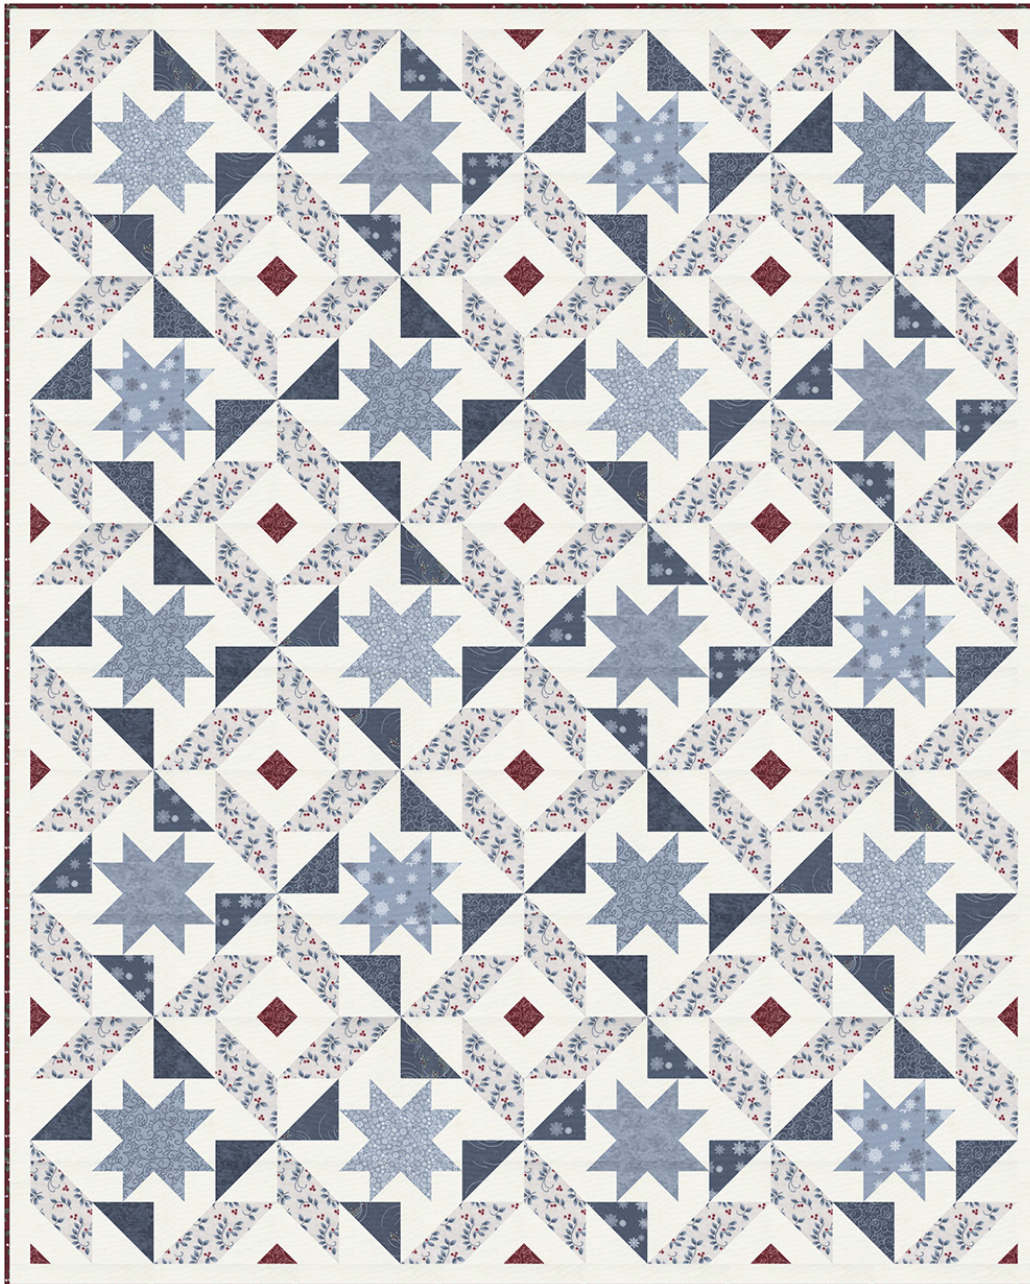

Winter Flurries

Holly Taylor

moda
FABRICS + SUPPLIES®

Group Ships July, 2022

Blizzard Stars

by My Wandering Path

MWP 221

50" x 62"

\$9.95

Yardage Requirements

1 quilt 10 quilts

6538 256

Background

2 1/2 yds

25 yds

6538 257