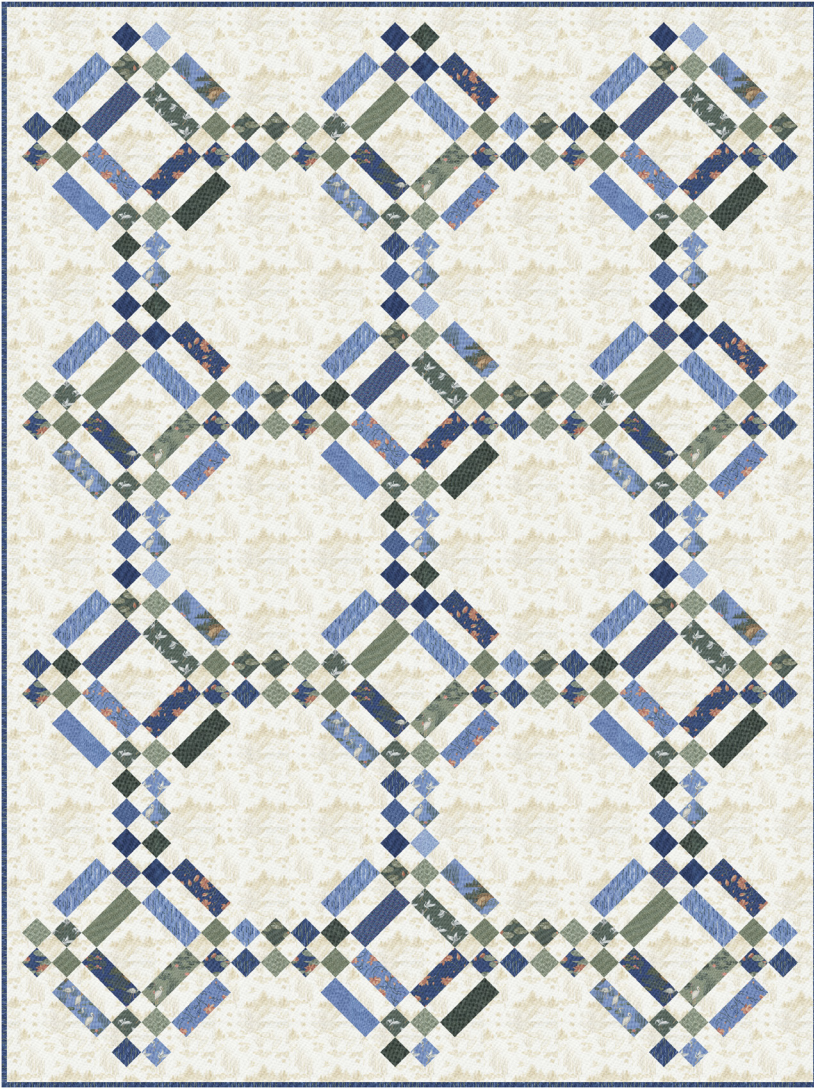

# Watermarks

By Holly Taylor

## Watermarks

Antler Quilt Designs • 78" x 102"

AQD0290

Retail \$12.00

| Yardage Requirements | 1 Quilt | 10 Quilts |
|----------------------|---------|-----------|
|----------------------|---------|-----------|

## Tabletastic 3 Book - Newcastle

Antler Quilt Designs • 16" x 50"

AQD0417

Retail \$24.99

| Yardage Requirements | 1 Quilt | 10 Quilts |
|----------------------|---------|-----------|
|----------------------|---------|-----------|

Background

5/8 yd 6 1/4 yds

6917 17

Binding

1/3 yd 3 1/3 yds

6918 11

Backing

1 1/2 yds 15 yds