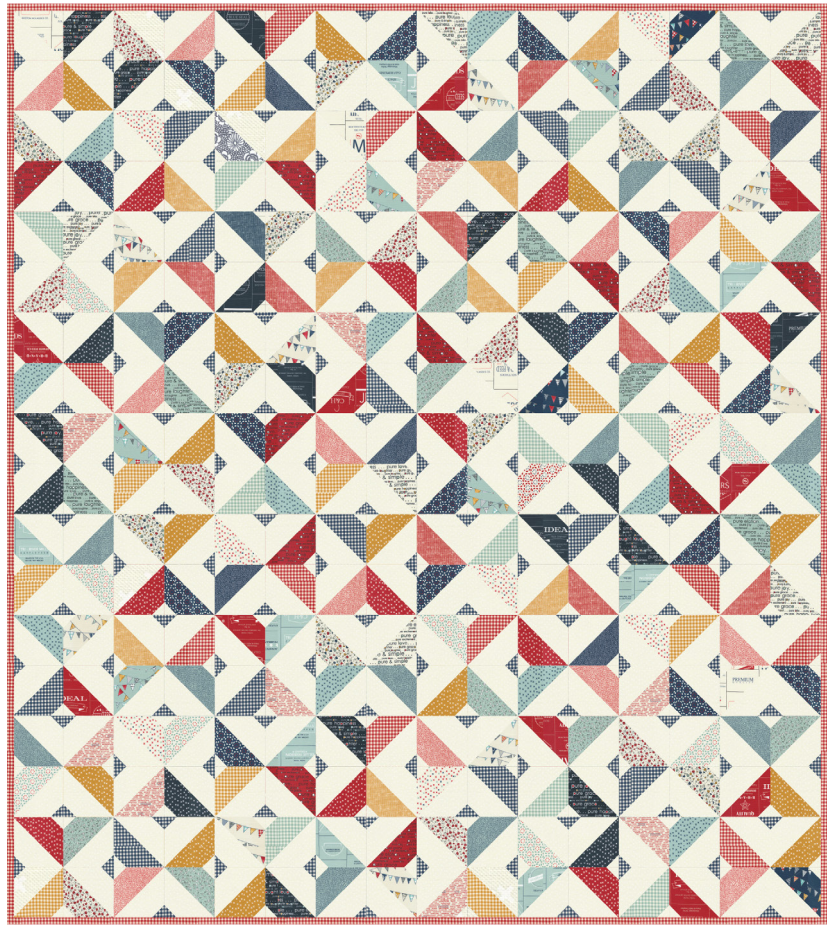

Chatterbox

Sweetwater • 64" x 72"

SW P309

Retail $10.50

Yardage Requirements

1 Quilt

10 Quilts

55650LC

Blocks & Applique

1 Layer Cakes   10 Layer Cakes

9900 233

Applique

1/4 yd   2 1/2 yds

55657 21

Background

1 1/2 yds   15 yds

55658 12

Binding

1/2 yd   5 yds

Yardage Requirements

1 Quilt

10 Quilts

55650LC

Blocks

2 Layer Cakes   20 Layer Cakes

55657 21

Blocks

4 2/3 yds   46 2/3 yds

55658 13

Blocks

1/2 yds   5 yds

55658 12

Binding

2/3 yds   6 2/3 yds