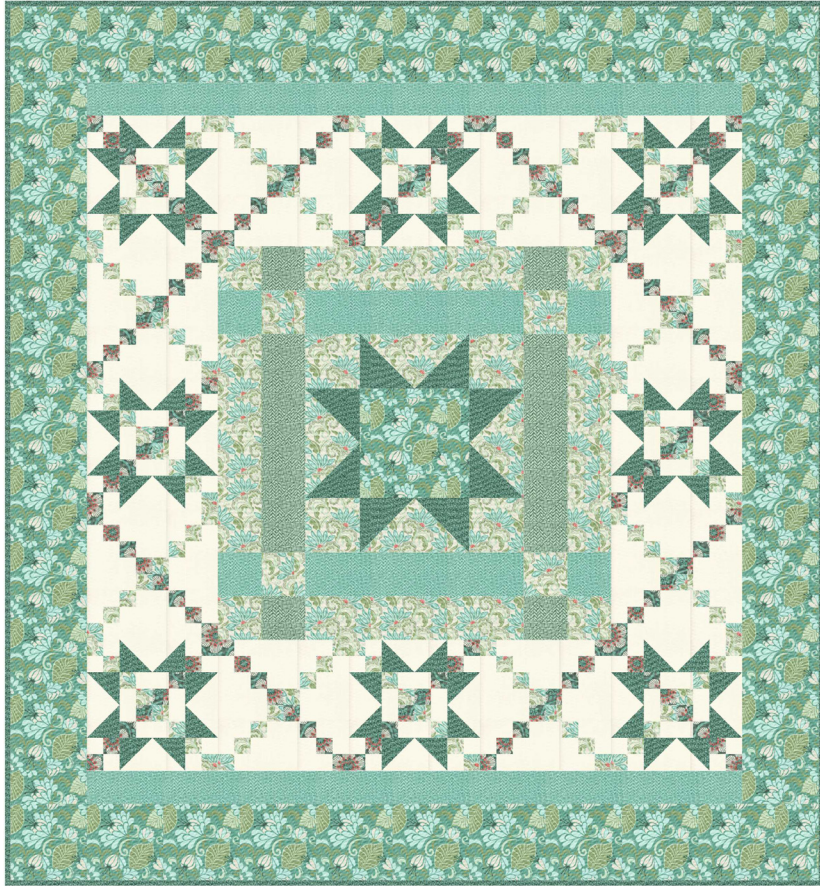

3 3/4 yds 37 1/2 yds

27334 21

Binding

5/8 yd 6 1/4 yds

Seaside Dreams

Designs by Lavender Lime • 74 1/2" x 80 1/2"

DLL 230

Retail \$14.00