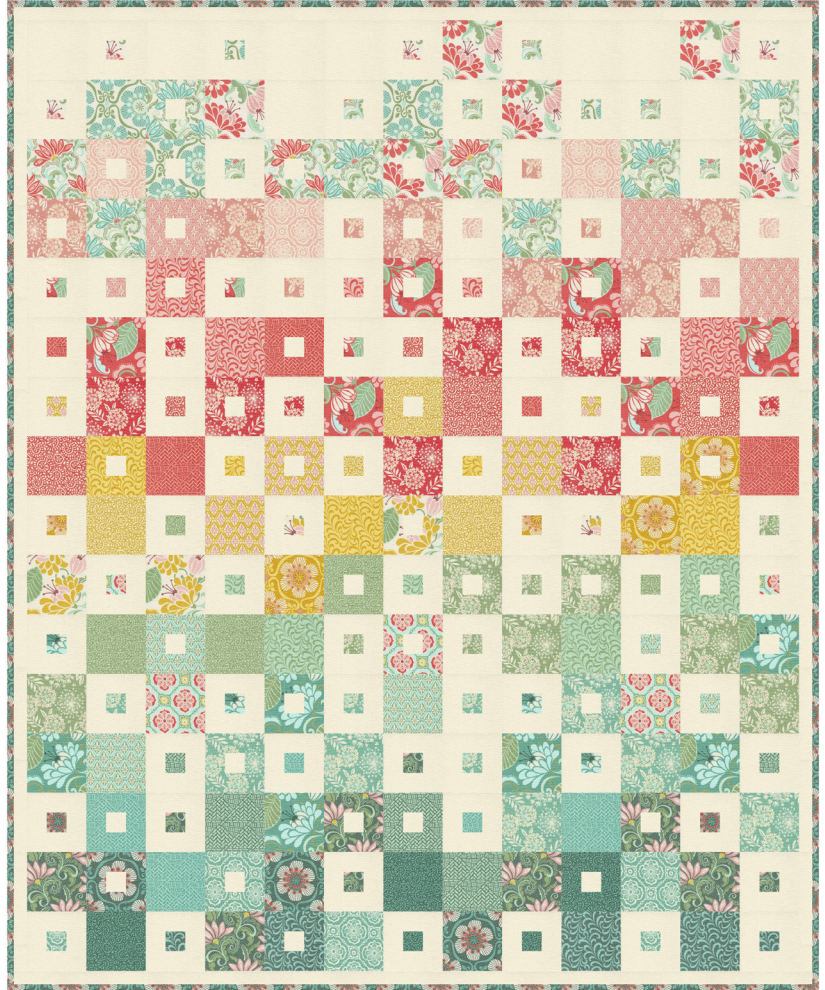

WS 77

Retail \$12.50

Harmony

Coach House Designs • 60 1/2" x 74"

CHD 2401

Retail \$11.00

Yardage Requirements

1 Quilt