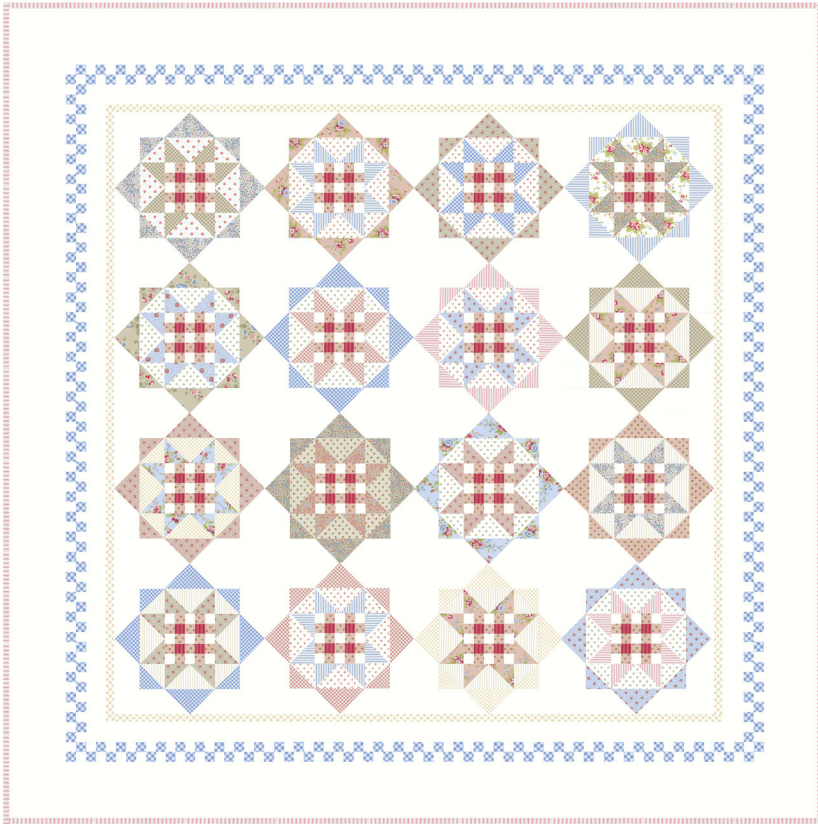

Bailey

Brenda Riddle Designs • 80" x 80"

AQ 244

Retail \$10.00

Yardage Requirements

	1 Quilt	10 Quilts
--	---------	-----------

	18750F8 7 52106 70605 7	pieced blocks 1 F8 10 F8s
	18750 13 7 52106 70612 5	pieced blocks 1/8 yd 1 1/4 yds
	18751 12 7 52106 70615 6	pieced blocks 1/8 yd 1 1/4 yds
	18752 12 7 52106 70619 4	pieced blocks 1/8 yd 1 1/4 yds
	18753 11 7 52106 70622 4	pieced blocks 1/4 yds 2 1/2 yds
	18753 13 7 52106 70623 1	pieced blocks 1/2 yds 5 yds
	18753 21 7 52106 70626 2	pieced blocks 1/4 yds 2 1/2 yds
	18754 11 7 52106 70627 9	inner border 1/3 yds 3 1/3 yds
	18754 22 7 52106 70630 9	pieced blocks 1/8 yds 1 1/4 yds
	18754 22 7 52106 70630 9	checkerboard der 1/2 yds 5 yds

Yardage Requirements

	1 Quilt	10 Quilts
--	---------	-----------

	18755 11 7 52106 70632 3	pieced blocks 1/4 yds 2 1/2 yds
	18755 17 7 52106 70633 0	pieced blocks 1/3 yds 3 1/3 yds
	18755 22 7 52106 70634 7	pieced blocks 1/8 yds 1 1/4 yd
	9900 200 7 52106 96726 7	background 4 1/2 yds 45 yds
	18755 23 7 52106 70635 4	binding 5/8 yds 6 1/4 yds
	18750 11 7 52106 70610 1	backing 7 1/2 yds 75 yds

Bailey Mini 15" x 15"

	18750 12 7 52106 70611 8	pieced blocks 1/8 yd 1 1/4 yds
	18750 13 7 52106 70612 5	pieced blocks 1/8 yd 1 1/4 yds
	18751 16 7 52106 70617 0	pieced blocks 1/8 yd 1 1/4 yds
	18752 13 7 52106 70620 0	pieced blocks 1/8 yd 1 1/4 yds
	18754 15 7 52106 70628 6	pieced blocks 1/8 yd 1 1/4 yds
	18754 17 7 52106 70629 3	pieced blocks 1/8 yds 1 1/4 yds
	18754 22 7 52106 70630 9	pieced blocks 1/8 yds 1 1/4 yds
	18755 17 7 52106 70633 0	pieced blocks 1/8 yds 1 1/4 yds
	9900 200 7 52106 96726 7	background 1/3 yds 1 1/4 yds
	18755 22 7 52106 70634 7	binding 1/8 yds 1 1/4 yds
	18750 11 7 52106 70610 1	backing FQ 2 1/2 yds

backing

3 3/4 yds 37 1/2 yds

Red Option

18754 17

pieced blocks

2 1/2 yds 25 yds

9900 200

background