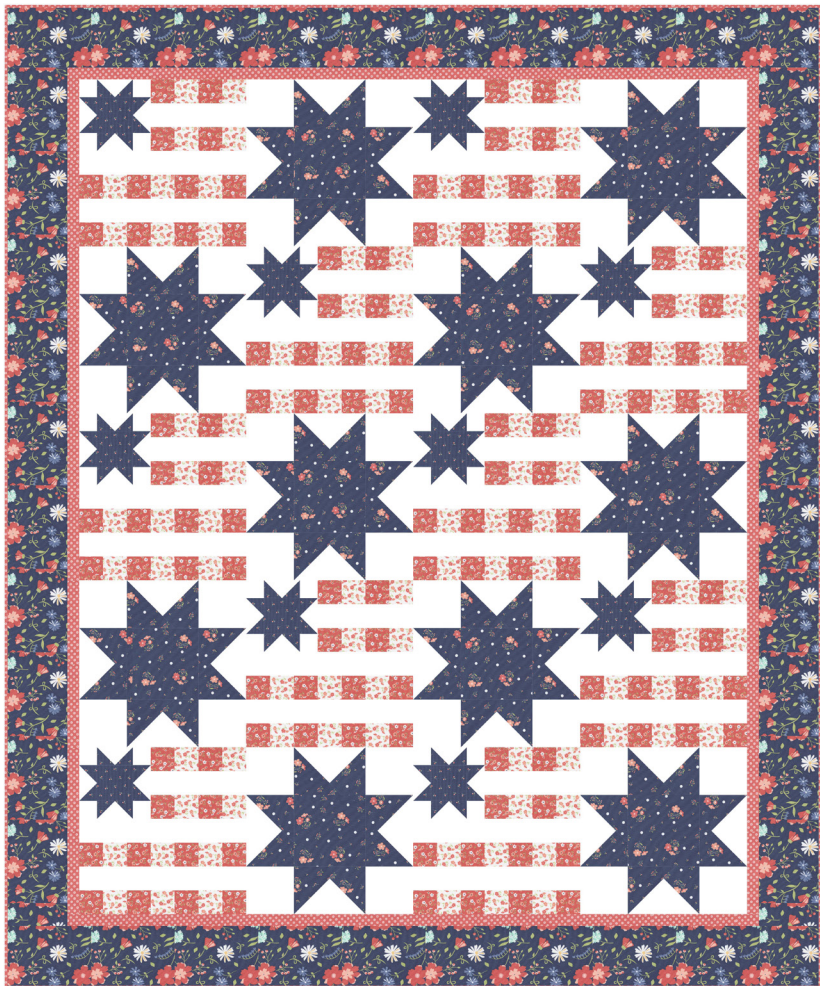

# SUNWASHED

by Corey Yoder of *Coriander Quilts*

moda  
FABRICS + SUPPLIES®

## Star Striped

Coriander Quilts • 68" x 82"

CQ195

Retail \$9.95

## Sunny Patches

Coriander Quilts • 69" x 69"

FREE PATTERN - MYSTERY BLOCK OF THE MONTH