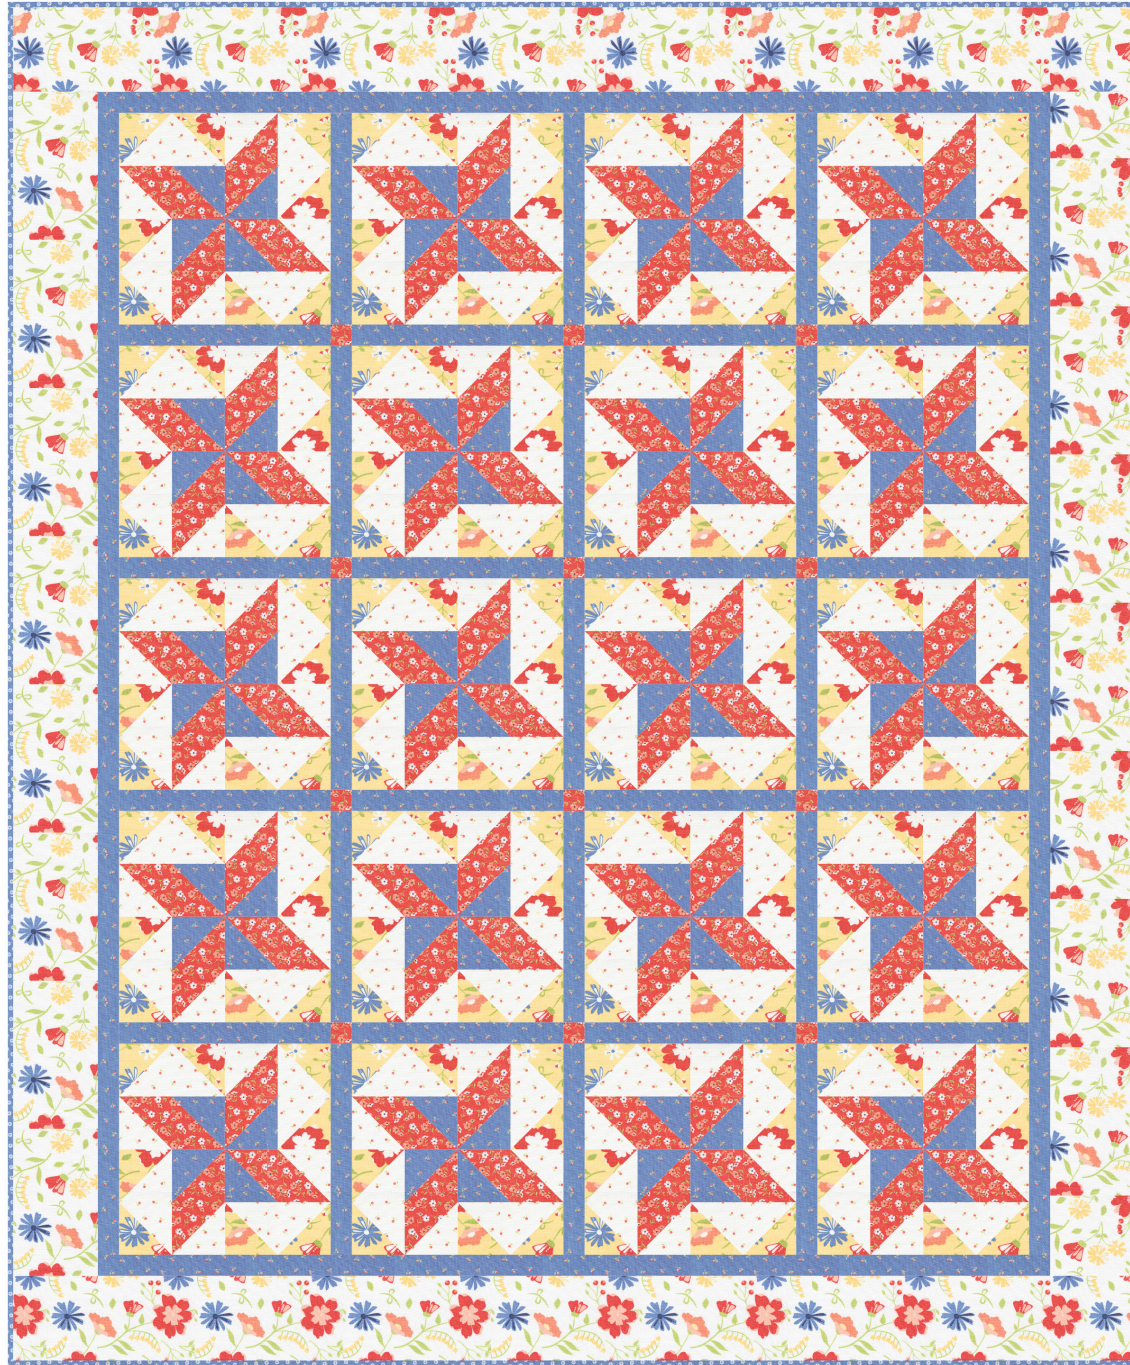

Fab 5 Summer Wind
The Quilt Factory • 54" x 64"

QF 2210

Retail $10.00