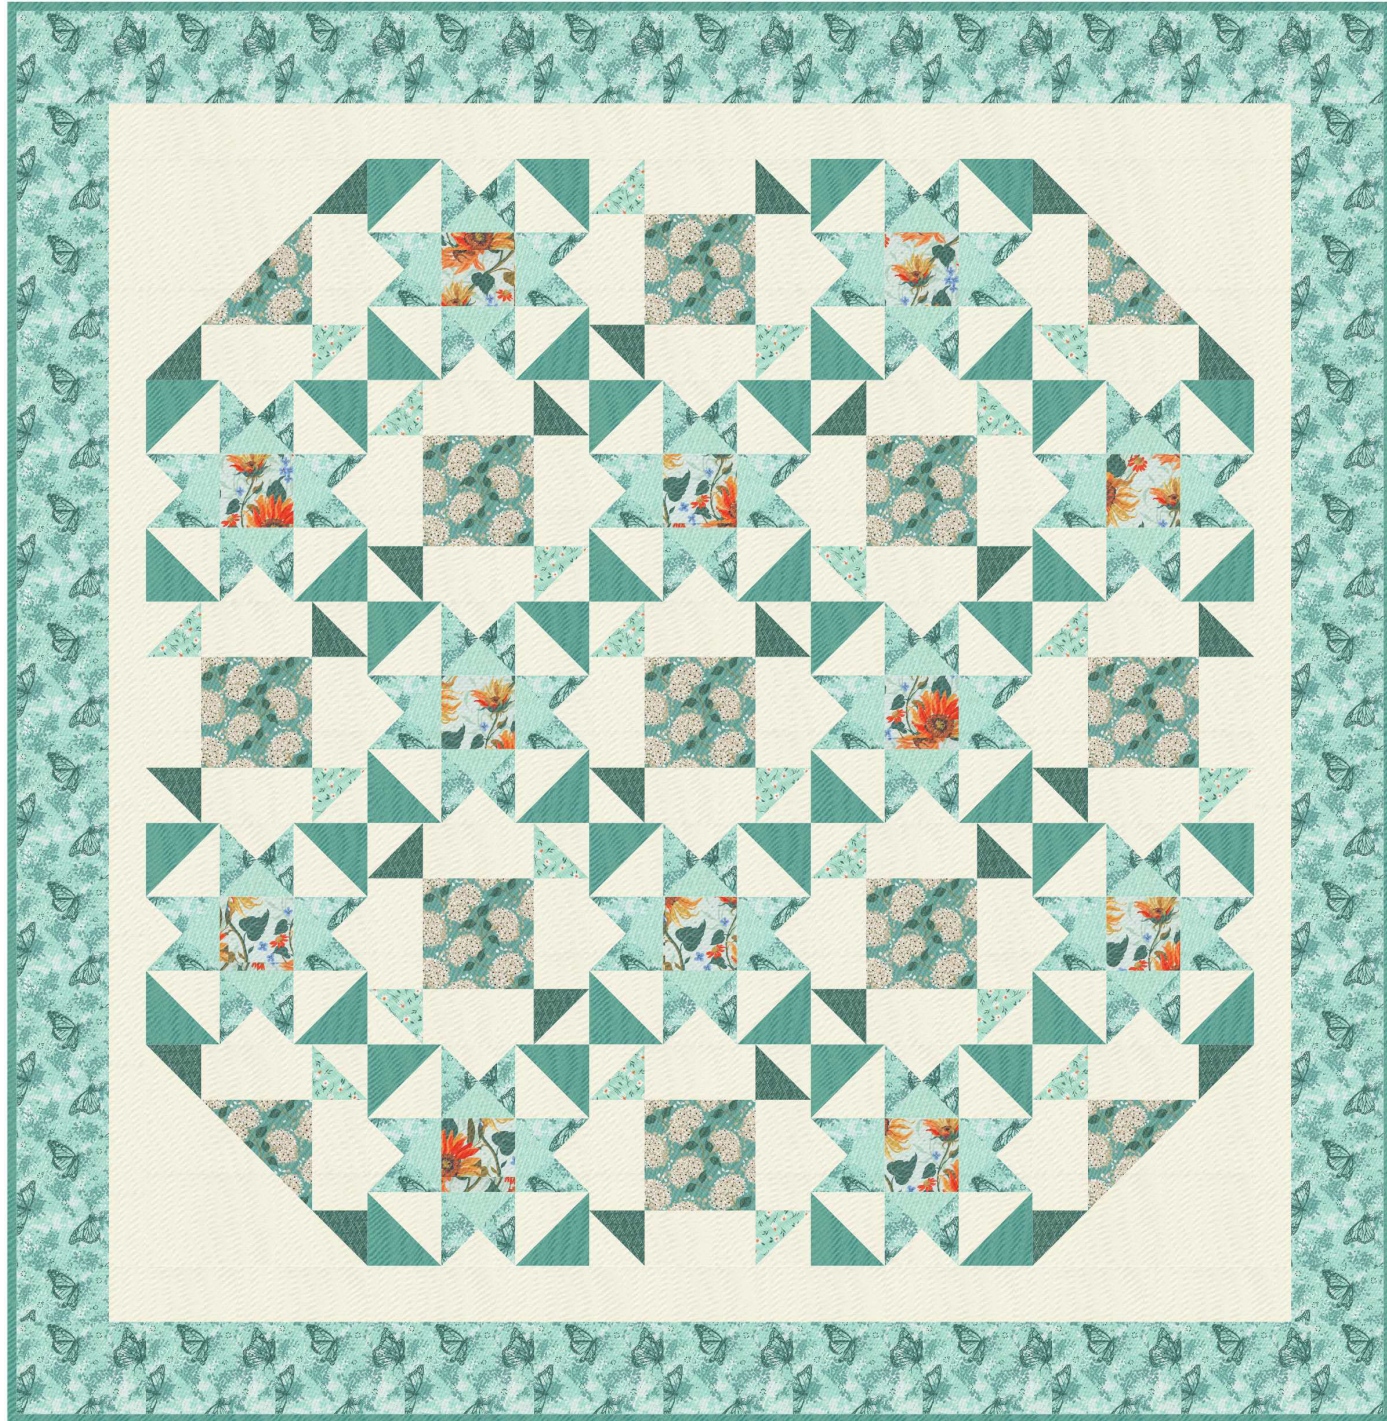

SUNDANCE

by CRYSTAL  MANNING

moda
FABRICS + SUPPLIES®

Minty Fresh

Designs by Lavender Lime • 74 x 76

DLL 176

Retail \$12.00

Yardage Requirements		1 Quilt	10 Quilts
	9900 182 	Blocks, Border 3 1/2 yds	35 yds
	11908 18 	Blocks 1/4 yd	2 1/2 yds
	11907 16 	Blocks 1/4 yd	2 1/2 yds
	11901 17 	Blocks 5/8 yd	6 1/4 yds
	9900 126 	Blocks, Binding 1 1/4 yds	12 1/2 yds