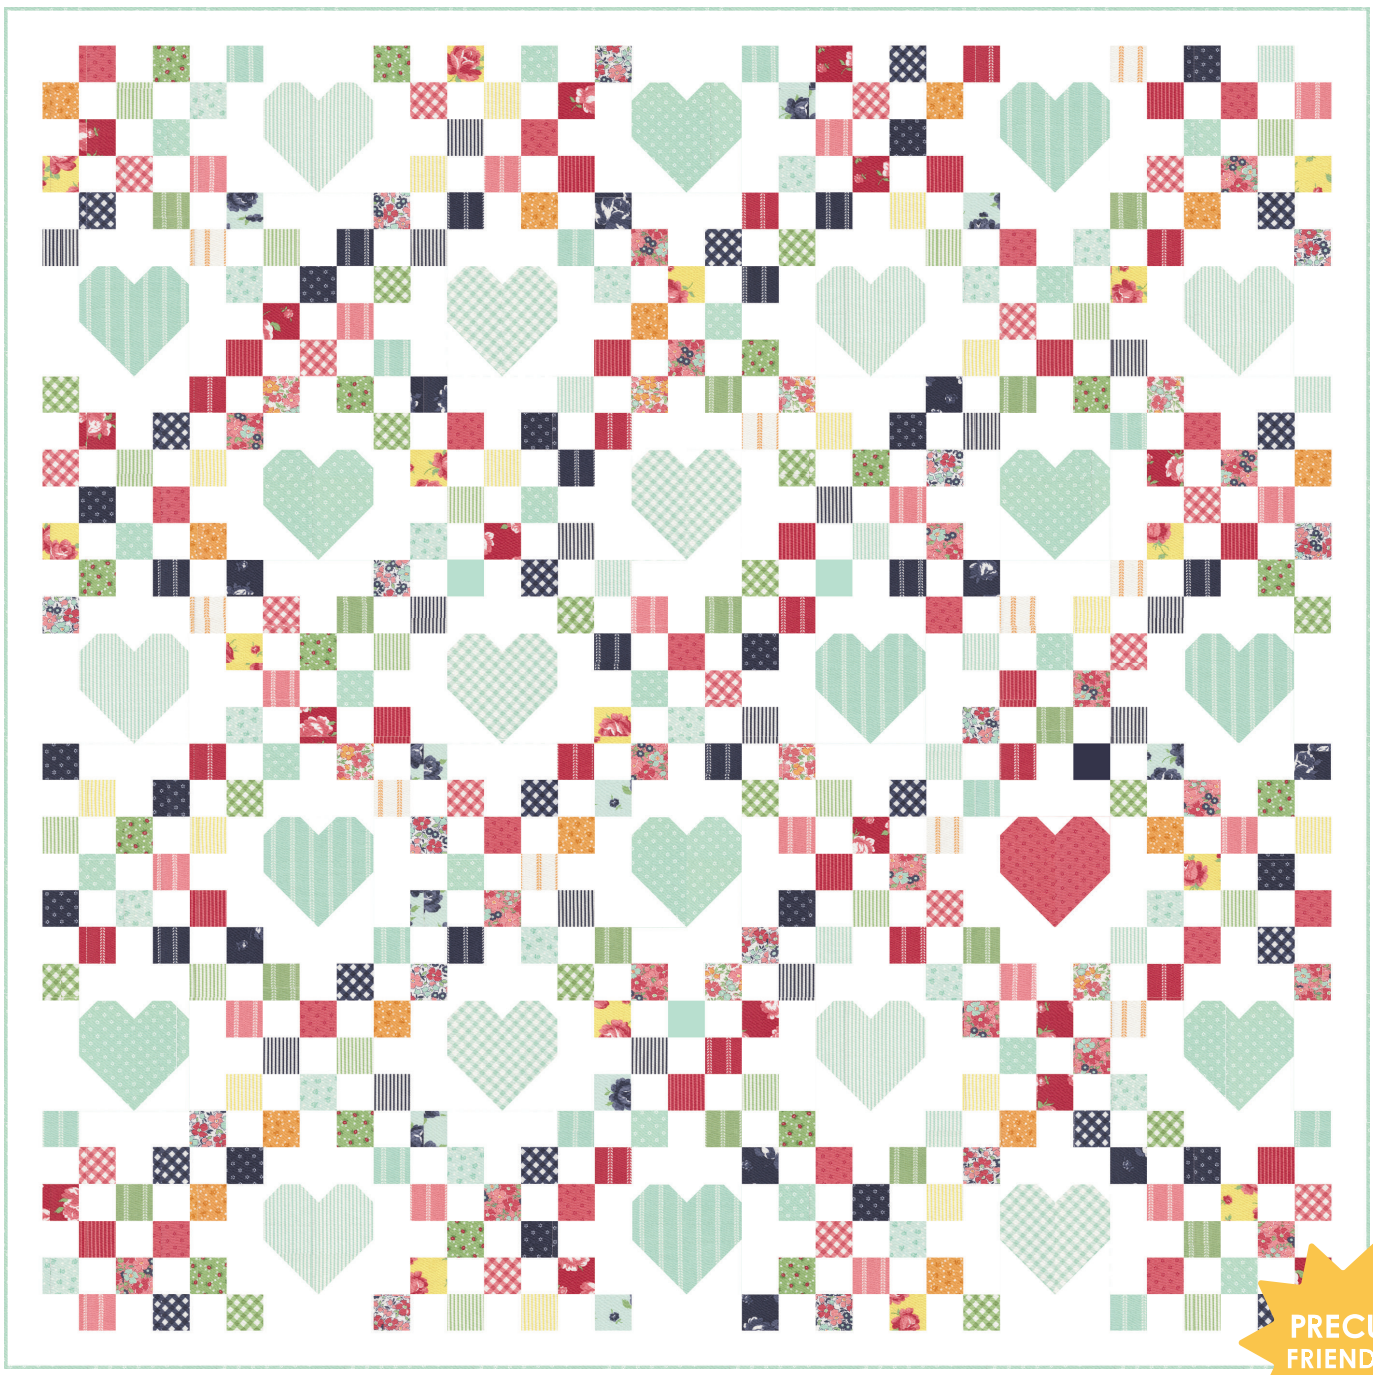

KIT 55320

Watermelon Patchwork by Thimble Blossoms
TB 286 • 58" x 66" • Retail \$10.00

TB 286
Retail \$10.00

KIT55320
Retail \$129.99

*Ask your sales professional for more information.

Yardage Requirements

	1 Quilt	10 Quilts
 55322 13 7 52106 82098 2	Blocks F8	1 1/4 yds
 55320 12 7 52106 82089 0	Blocks F8	1 1/4 yds
 55327 12 7 52106 82118 7	Blocks F8	1 1/4 yds
 55325 14 7 52106 82113 2	Blocks F8	1 1/4 yds
 55327 14 7 52106 82119 4	Blocks F8	1 1/4 yds
 55324 12 7 52106 82107 1	Blocks F8	1 1/4 yds
 55327 17 7 52106 82120 0	Blocks FQ	2 1/2 yds
 55325 17 7 52106 82114 9	Blocks FQ	2 1/2 yds
 55328 17 7 52106 82127 9	Blocks FQ	2 1/2 yds
 55322 21 7 52106 82102 6	Blocks 1 yd	10 yds
 55322 13 7 52106 82098 2	Border 3/4 yd	7 1/2 yds
 55328 18 7 52106 82128 6	Background 3 yds	30 yds

 55322 19 7 52106 82100 2	Binding 3/4 yd	7 1/2 yds
 55320 11 7 52106 82088 3	Backing 4 yds	40 yds

PRECUT FRIENDLY

Yardage Requirements

	1 Quilt	10 Quilts
 55320JR 7 52106 82084 5	Blocks 1 Jelly Roll	10 Jelly Rolls
 55325 18 7 52106 82115 6	Blocks FQ	2 1/2 yds
 55327 19 7 52106 82121 7	Blocks FQ	2 1/2 yds
 55322 19 7 52106 82100 2	Blocks FQ	2 1/2 yds
 55324 29 7 52106 82111 8	Blocks FQ	2 1/2 yds
 55322 13 7 52106 82098 2	Blocks F8	1 1/4 yds
 55322 21 7 52106 82102 6	Background 3 3/4 yds	37 1/2 yds
 55325 18 7 52106 82115 6	Backing Fabric 5 yds	50 yds
 55322 19 7 52106 82100 2	Binding 3/4 yd	7 1/2 yds