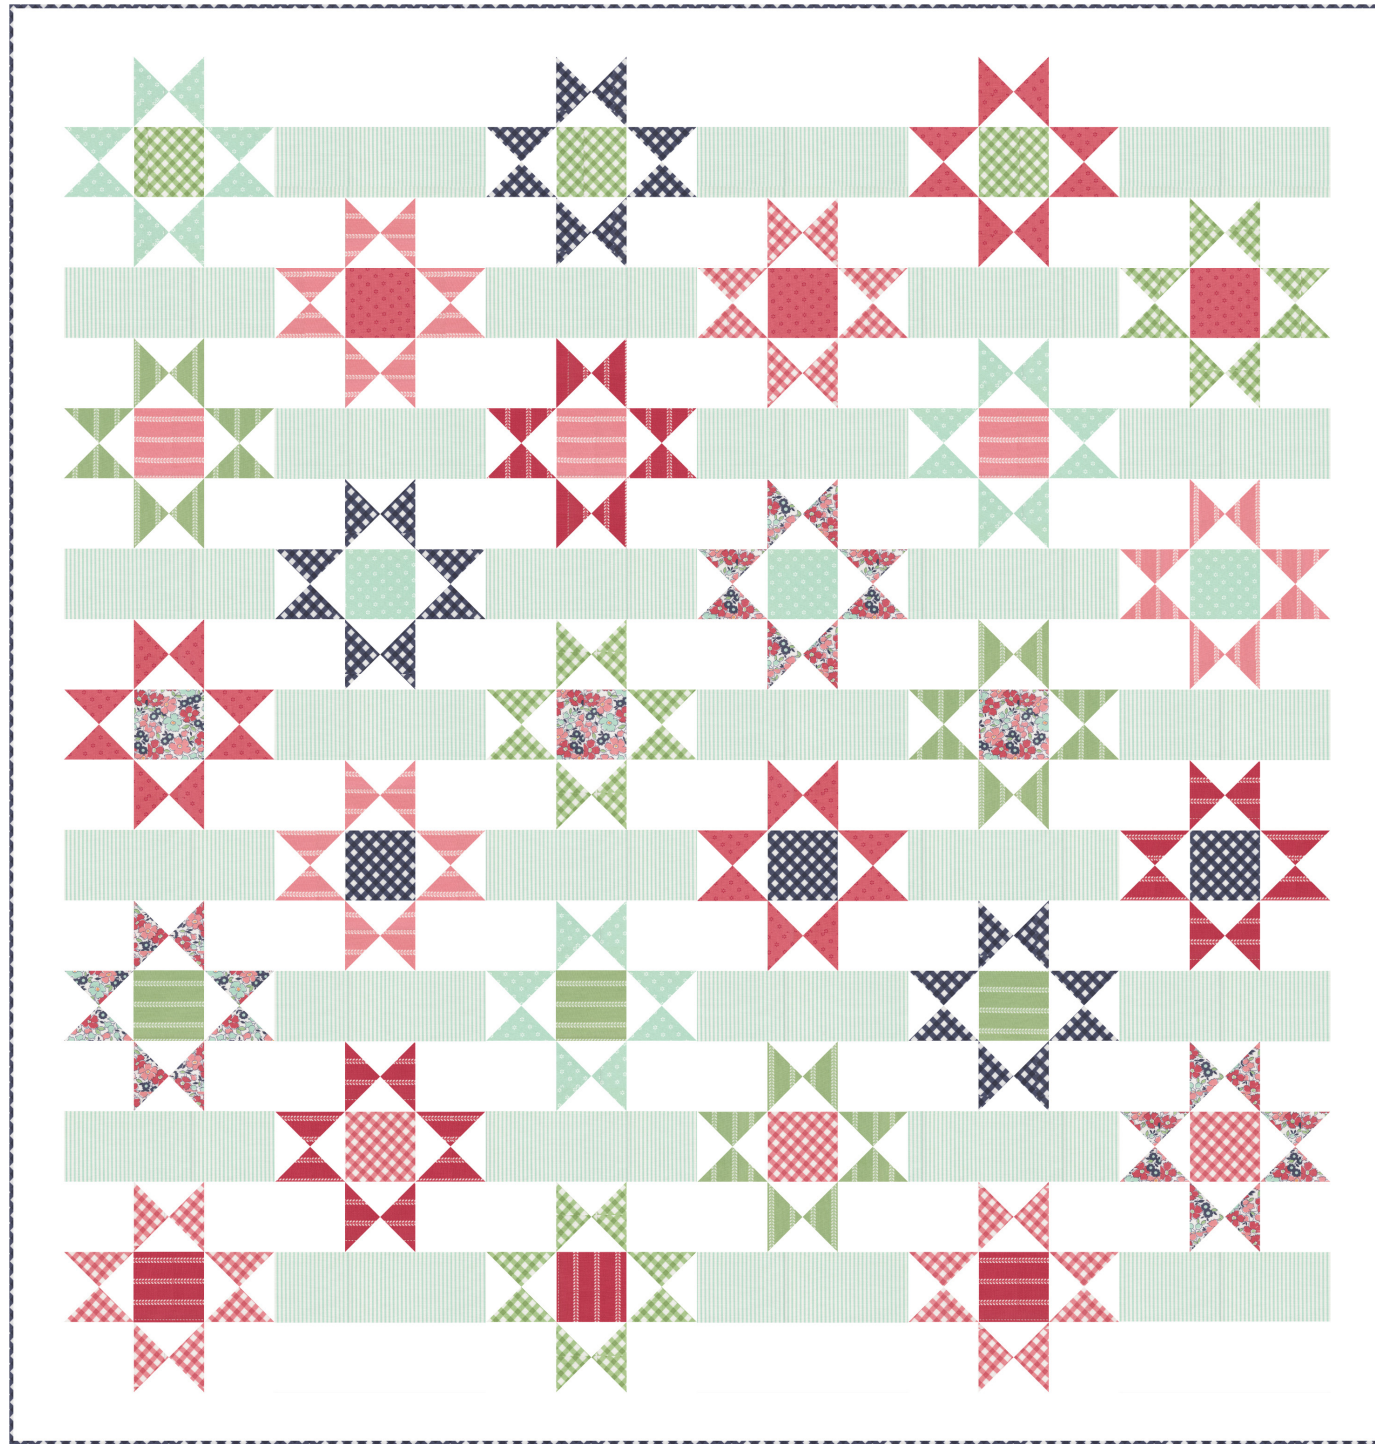

Under The Stars by Thimble Blossoms
TB 289 • 68" x 72" • Retail $10.00

Yardage Requirements

1 Quilt   10 Quilts

	55322 19 	Blocks	
		FQ	2 1/2 yds
	55325 17 	Blocks	
		FQ	2 1/2 yds
	55325 20 	Blocks	
		FQ	2 1/2 yds
	55327 14 	Blocks	
		FQ	2 1/2 yds
	55323 11 	Blocks	
		FQ	2 1/2 yds
	55322 13 	Blocks	
		FQ	2 1/2 yds
	55327 12 	Blocks	
		FQ	2 1/2 yds
	55327 17 	Blocks	
		FQ	2 1/2 yds
	55325 14 	Blocks	
		FQ	2 1/2 yds
	55324 29 	Blocks	
		1 1/4 yd	12 1/2 yds
	55322 21 	White Background	
		3 1/2 yds	35 yds
	55325 20 	Binding Fabric	
		3/4 yd	7 1/2 yds
	55320 31 	Backing Fabric	
		4 1/2 yds	45 yds