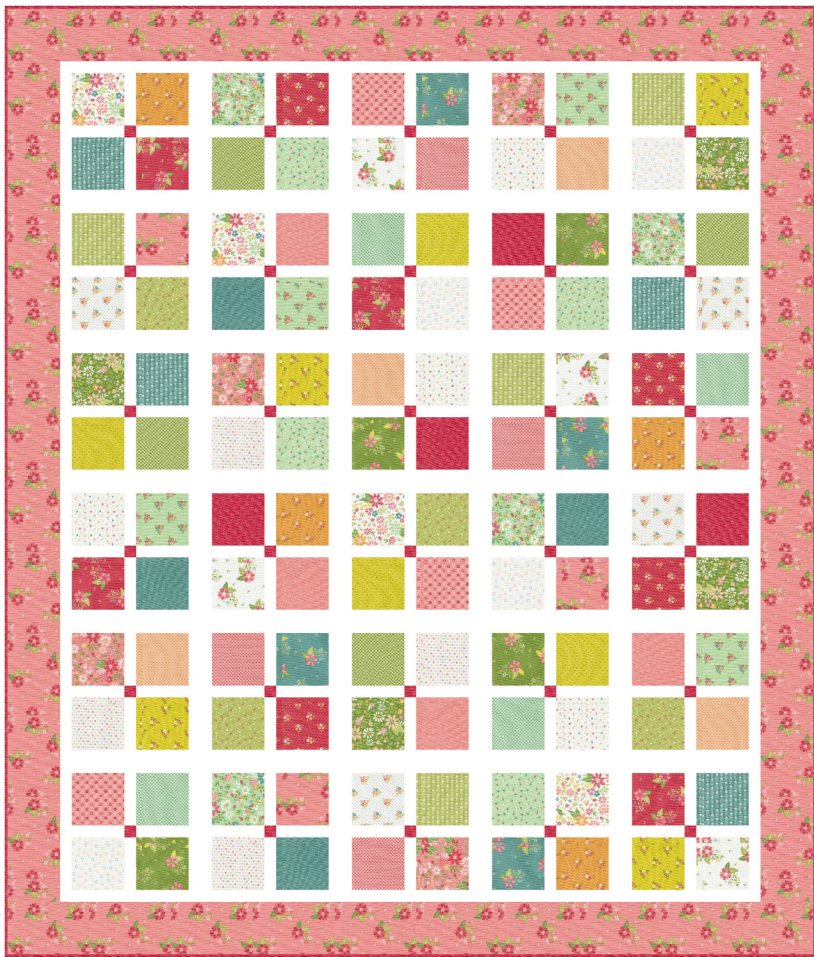

Four Square

A Quilting Life Designs • 69 1/2" x 81 1/2"

QLD 177

Retail $10.00

Yardage Requirements

1 Quilt

10 Quilts

37670LC

Blocks

1 LC

10 LCs

37675 31

Sashing

2 1/2 yds

25 yds

37677 14

Cornerstones and Binding

3/4 yd

7 1/2 yds

37671 12

Outer border

1 1/4 yds

12 1/2 yds

37670 17

Backing

4 1/2 yds

45 yds

There are 7 sizes included in the pattern.