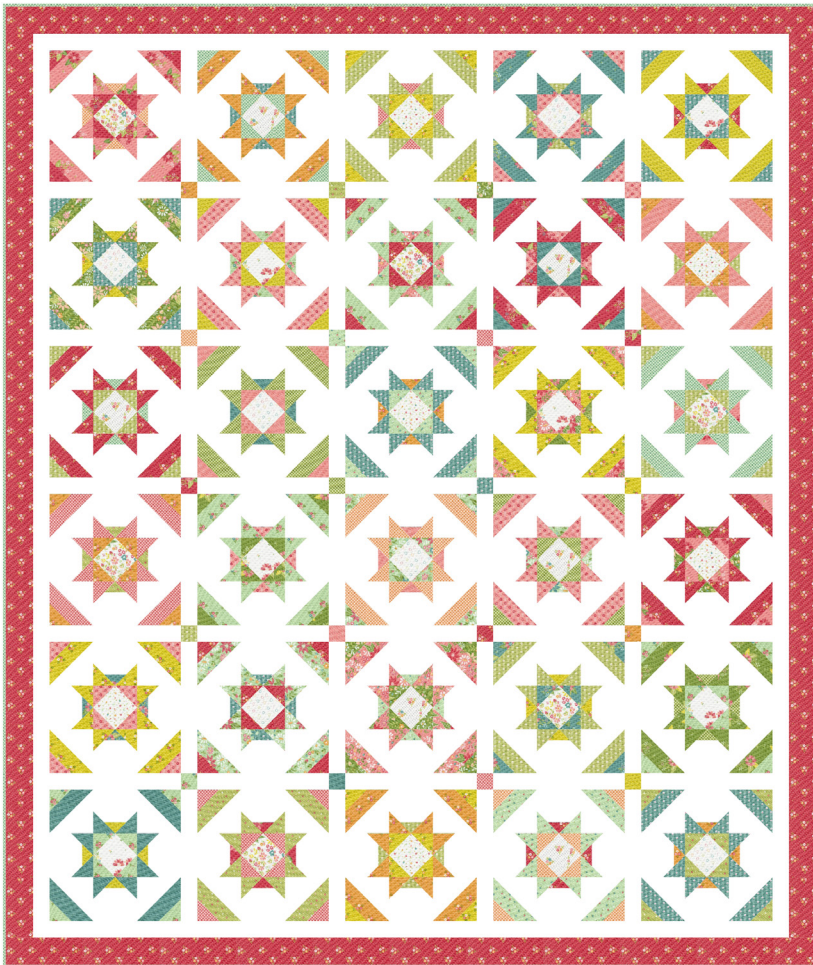

Strawberry Lemonade

by Sherri & Chelsi

Sunshine Girl

Chelsi Stratton Designs • 74 1/2" x 88"

CSD 155

Retail \$10.00

Vintage 2

A Quilting Life Designs • 62 1/2" x 75 1/2"