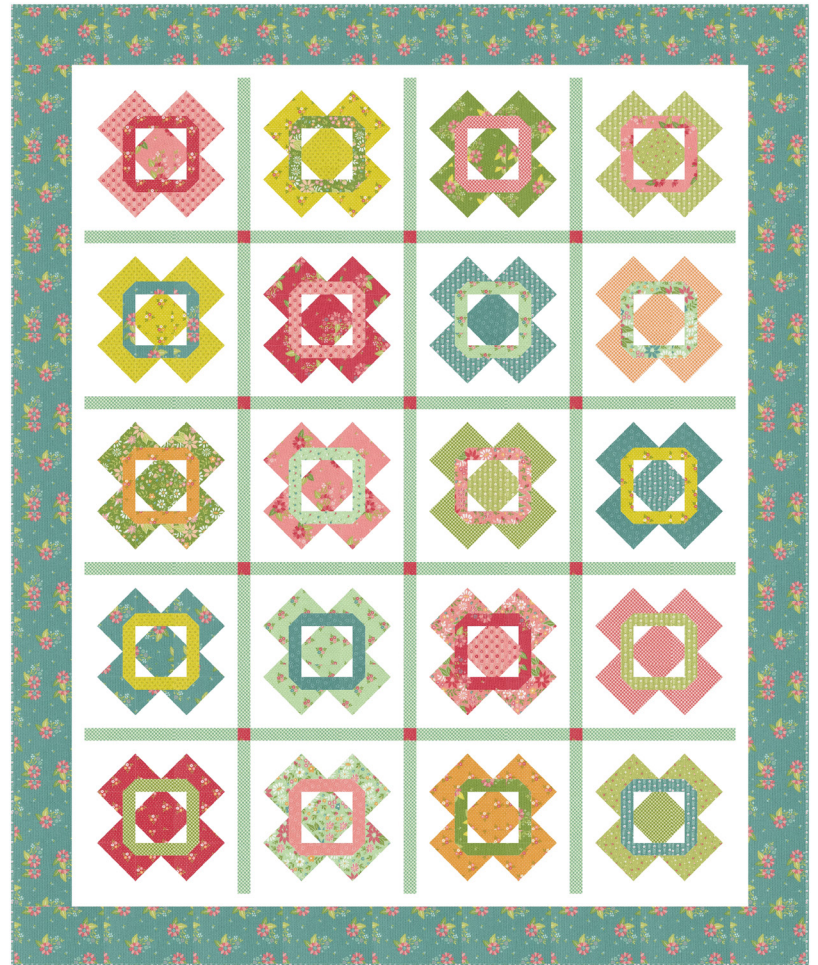

Vintage 2

A Quilting Life Designs • 62 1/2" x 75 1/2"

QLD 237

Retail $10.00