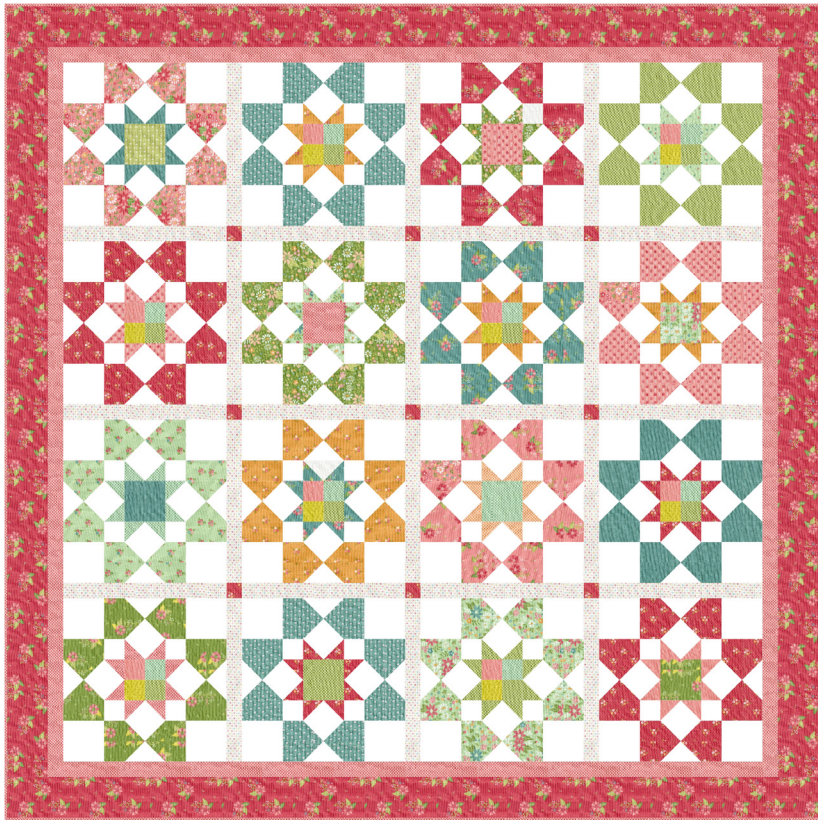

4 1/2 yds 45 yds

Strawberry Lemonade

by Sherri & Chelsi

Montage

A Quilting Life Designs • Two Sizes

QLD 236

Retail \$10.00

Bed Size 80" x 80"