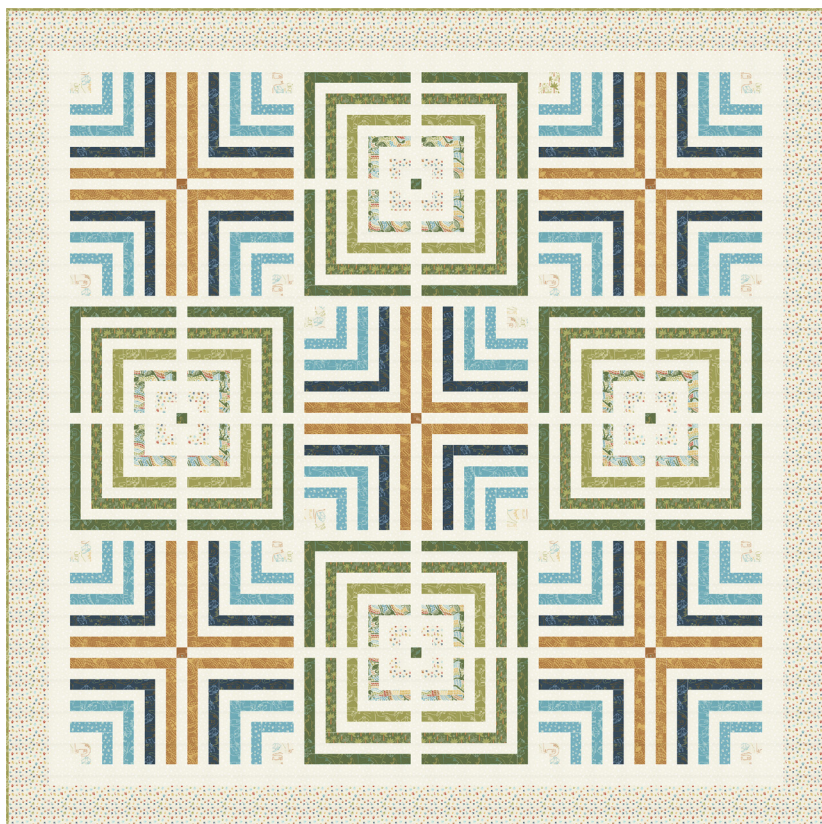

STOMP STOMP ROAR!

STACY IEST HSU

moda
FABRICS + SUPPLIES®

Square Puzzle

Stacy Iest Hsu • 77" x 77"

SIH077

Retail \$10.00

Yardage Requirements

1 Quilt 10 Quilts

	20821 19 	Block 1/8 yd	1 1/4 yds
	20822 19 	Block 1/2 yd	5 yds
	20821 14 	Block 1/2 yd	5 yds
	20824 14 	Block 1/3 yd	3 2/5 yds
	20821 11 	Block 1/4 yd	2 1/2 yds
	20824 31 	Block 3 1/2 yds	35 yds
	20821 18 	Block 1/2 yd	5 yds
	20824 11 	Block 1 1/4	12 1/2 yds
	20822 11 	Block 1/4 yd	2 1/2 yds
	20821 17 	Block 3/8 yd	3 7/8 yds

Yardage Requirements

1 Quilt 10 Quilts

	20823 18 	Block 1/2 yd	5 yds
	20821 16 	Block 1/2 yd	5 yds
	20821 17 	Binding 5/8 yd	6 1/4 yds
	20824 11 	Backing 7 1/8 yds	71 1/4 yds

STOMP STOMP ROAR!

STACY IEST HSU

1 Quilt

10 Quilts

	20824 31	Block	
		1 7/8 yds	18 3/4 yds
	20824 11	Block	
		1 1/2 yds	15 yds
	20823 11	Block	
		7/8 yd	8 3/4 yds
	20821 11	Block	
		7/8 yd	8 3/4 yds
	20821 16	Block	
		1/2 yd	5 yds
	20823 16	Block	
		3/8 yd	3 7/8 yds
	20820 16	Block	
		3/8 yd	3 7/8 yds
	20821 17	Block	
		1/2 yd	5 yds
	20822 11	Block	
		3/8 yd	3 7/8 yds
	20821 18	Block	
		1/4 yd	2 1/2 yds
	20824 19	Block	
		3/8 yd	3 7/8 yds