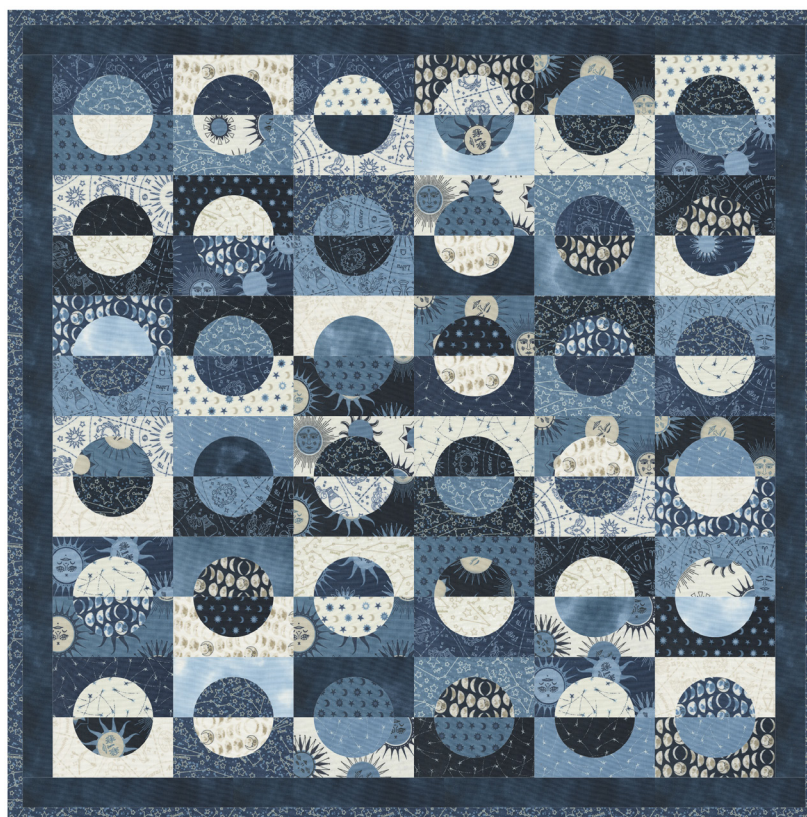

Moonwalk

Prairie Grass Patterns • 24" x 24"

PGP 193

Retail $10.00

Yardage Requirements

1 Quilt

10 Quilts

24160F8

Blocks

1 F8 bundle

10 F8 bundles

24160 11

Stars

1/4 yd

2 1/2 yds

24162 11

Stars

1/4 yd

2 1/2 yds

24163 11

Stars

1/4 yd

2 1/2 yds

24164 11

Stars

1/4 yd

2 1/2 yds

24165 11

Stars

1/4 yd

2 1/2 yds

24160 21

Stars

1/4 yd

2 1/2 yds

24160 21

Border

1 yd

10 yds

24164 18

Border

3/8 yd

3 3/4 yds

24162 18

Binding

1/2 yd

5 yds

24164 17

Backing

5 yds

50 yds

PGP 1012A

Festival of Stars
Template Set. $36.00

Yardage Requirements

1 Quilt

10 Quilts

24160PP

Blocks

2 Charm Packs

20 Charm Packs

24166 18

Border

1/4 yd

2 1/2 yds

24162 18

Binding

1/4 yd

2 1/2 yds

24163 17

Backing

1 yd

10 yds