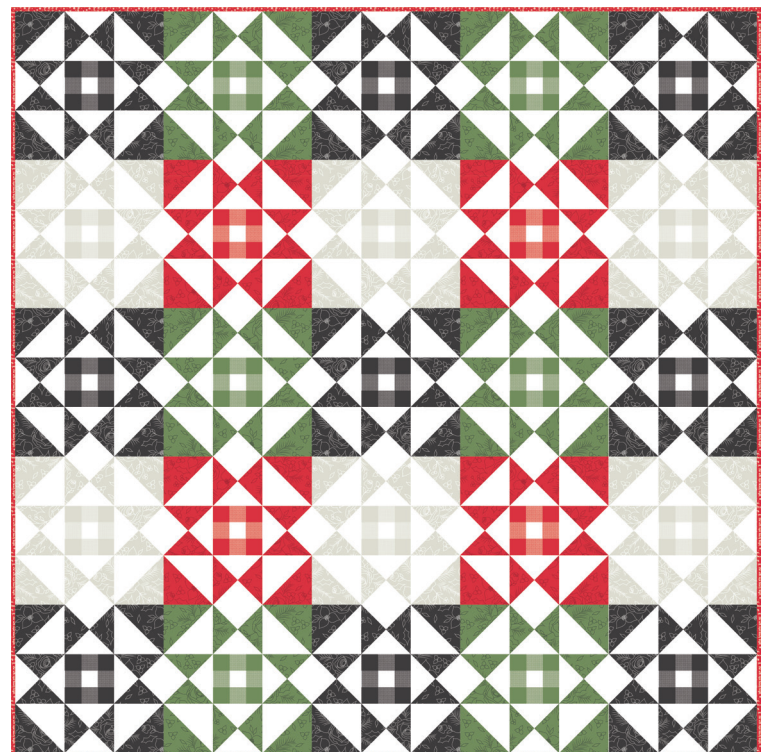

Happy Holiday Stars

Coriander Quilts • 45" x 45"

FREE PATTERN available in May at corianderquilts.com

Yardage Requirements

1 Quilt

10 Quilts

	29185 12 7 52106 76547 4	Star Centers 1/4 yd	2 1/2 yds
	29185 13 7 52106 76548 1	Star Centers 1/4 yd	2 1/2 yds
	29185 14 7 52106 76549 8	Star Centers 1/4 yd	2 1/2 yds
	29185 16 7 52106 76550 4	Star Centers 1/4 yd	2 1/2 yds
	29181 12 7 52106 76530 6	blocks 1/2 yd	5 yds
	29181 13 7 52106 76531 3	blocks 2/3 yd	6 2/3 yds
	29181 14 7 52106 76532 0	blocks 3/4 yd	7 1/2 yds
	29181 16 7 52106 76533 7	blocks 2/3 yd	6 2/3 yds
	29181 21 7 52106 76534 4	background 1 2/3 yds	16 2/3 yds
	29184 22 7 52106 76544 3	binding 1/2 yd	5 yds
	29180 11 7 52106 76524 5	backing 3 yds	30 yds