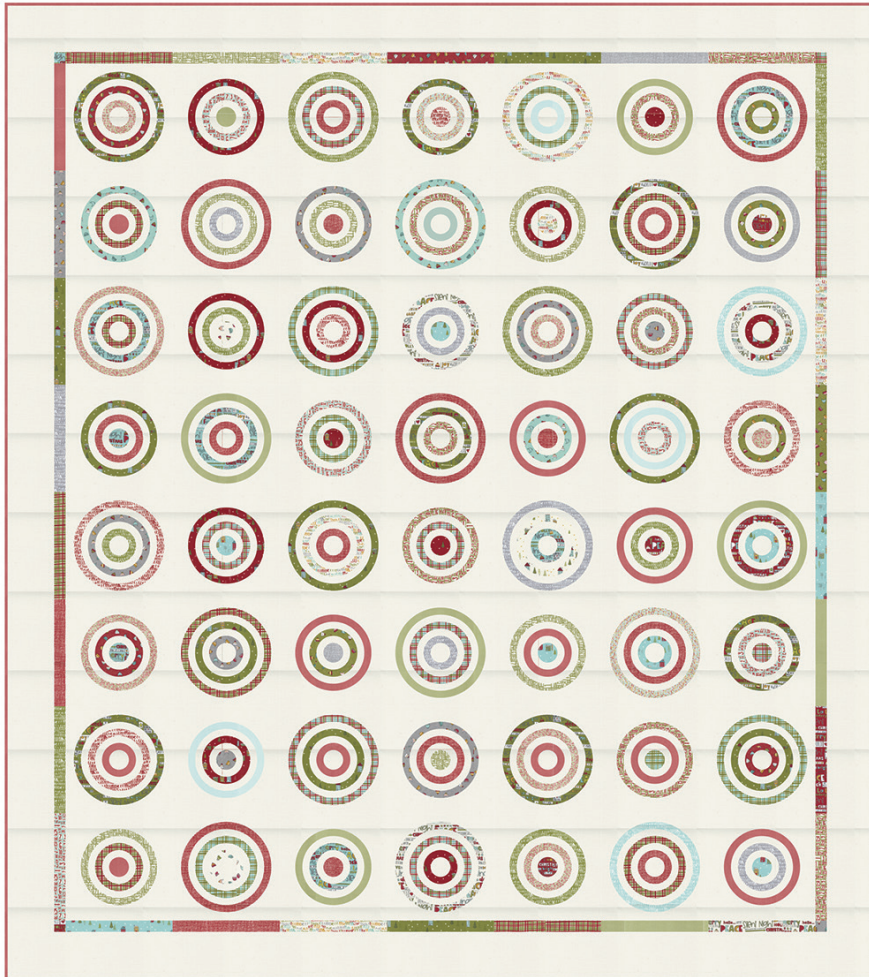

snowkissed

Sweetwater

moda
FABRICS + SUPPLIES®

Group Ships June, 2022

Round & Round by Sweetwater

SW P297

78" x 87" Retail \$10.50

Yardage Requirements

1 quilt 10 quilts

55590F8

Blocks & Inner Border

1 10

55586 24

Background & Outer Border

6 yd 60 yds

55587 22

Binding

3/4 yd 7 1/2 yds

Rooftop by Sweetwater

SW P296

45" x 45" Retail 10.50

Yardage Requirements

1 quilt 10 quilts

55590F8

Applique & Blocks

1 10

55586 24

Background & Borders

1 1/4 yd 12 1/2 yds

55585 13

Binding

1/2 yd 5 yds