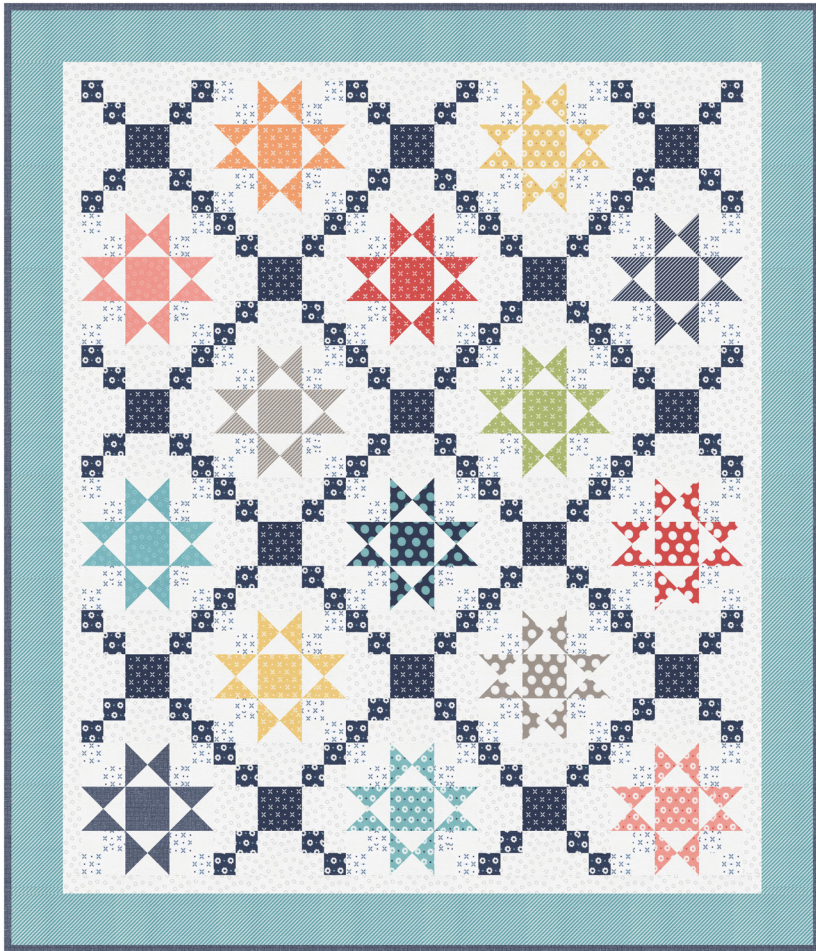

Simply Delightful

by Sherri & Chelsi

moda
FABRICS + SUPPLIES®

Brightly

Quilting Life Designs • 55" x 64" • 2 Colorways

QLD221

Retail \$10.00

For Both Colorways