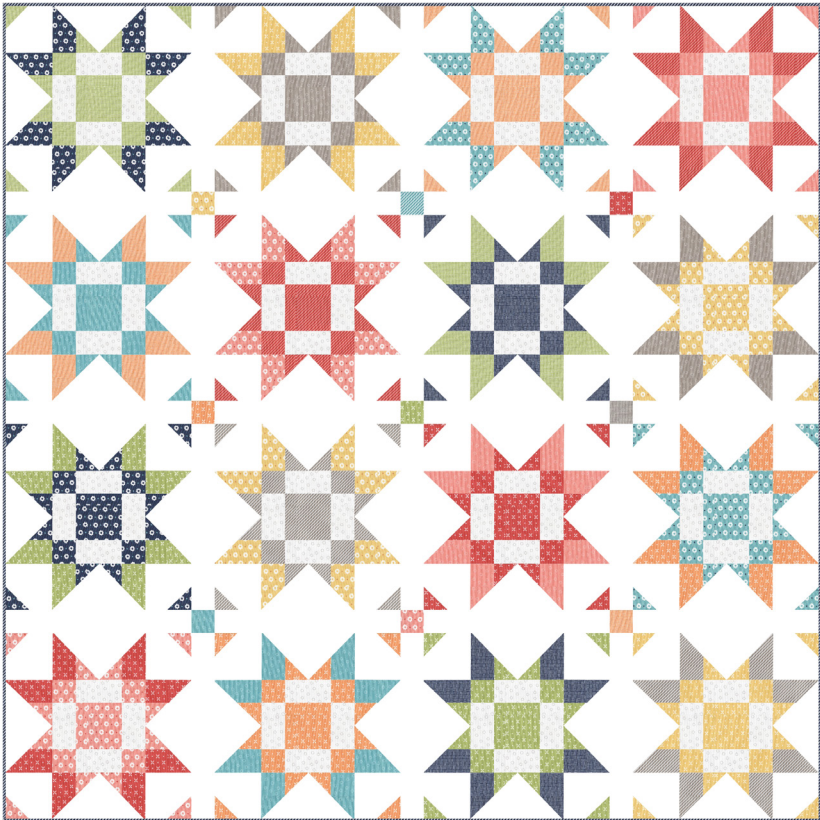

Simply Delightful

by Sherri & Chelsi

Simply Delightful

by Sherri & Chelsi

moda
FABRICS + SUPPLIES®

Dazzling
Chelsi Stratton Designs • 70 1/2" x 70 1/2"
CSD 143 Retail \$10.00 7 99947 15420 3

Yardage Requirements	1 Quilt	10 Quilts
 37640 25 7 52106 70014 7	Blocks 1 FQ	2 1/2 yds
 37640 23 7 52106 70013 0	Blocks 1 FQ	2 1/2 yds
 37640 28 7 52106 70015 4	Blocks 1 FQ	2 1/2 yds
 37640 29 7 52106 70016 1	Blocks 1 FQ	2 1/2 yds
 37641 26 7 52106 70022 2	Blocks 1 FQ	2 1/2 yds
 37641 22 7 52106 70019 2	Blocks 1 FQ	2 1/2 yds
 37641 23 7 52106 70020 8	Blocks 1 FQ	2 1/2 yds
 37641 24 7 52106 70021 5	Blocks 1 FQ	2 1/2 yds
 37644 25 7 52106 70035 2	Blocks 1 FQ	2 1/2 yds
 37644 28 7 52106 70038 3	Blocks 1 FQ	2 1/2 yds

Simply Delightful

by Sherri & Chelsi

moda
FABRICS + SUPPLIES®

To The Moon

Chelsi Stratton Designs • 51 1/2" x 51 1/2"

CSD 144

Retail \$10.00

Yardage Requirements	1 Quilt	10 Quilts
 37641 21 7 52106 70018 5	Blocks 1 F8	1 1/4 yds
 37641 31 7 52106 70024 6	Blocks 1 F8	1 1/4 yds
 37644 31 7 52106 70039 0	Blocks 1 F8	1 1/4 yds
 37644 32 7 52106 70040 6	Blocks 1 F8	1 1/4 yds
 37640 25 7 52106 70014 7	Blocks 1 F8	1 1/4 yds
 37640 23 7 52106 70013 0	Blocks 1 F8	1 1/4 yds
 37640 28 7 52106 70015 4	Blocks 1 F8	1 1/4 yds
 37641 26 7 52106 70022 2	Blocks 1 F8	1 1/4 yds
 37641 22 7 52106 70019 2	Blocks 1 F8	1 1/4 yds
 37641 23 7 52106 70020 8	Blocks 1 F8	1 1/4 yds