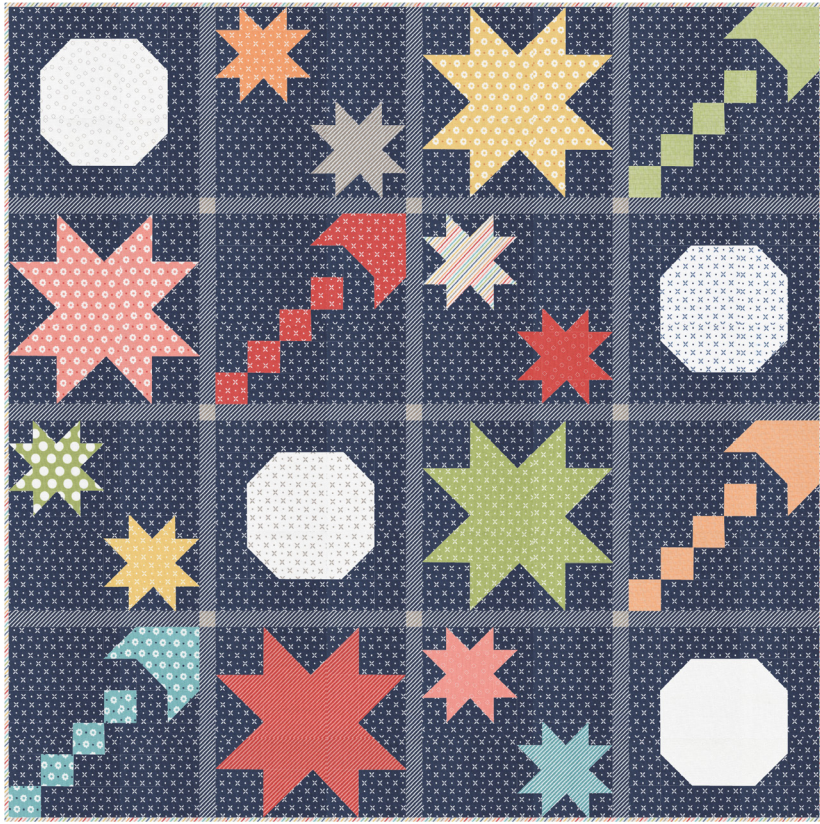

Simply Delightful

by Sherri & Chelsi

Simply Delightful

by Sherri & Chelsi

moda
FABRICS + SUPPLIES®

Dazzling
Chelsi Stratton Designs • 70 1/2" x 70 1/2"
CSD 143 Retail \$10.00 7 99947 15420 3

Yardage Requirements	1 Quilt	10 Quilts
 37640 25 7 52106 70014 7	Blocks 1 FQ	2 1/2 yds
 37640 23 7 52106 70013 0	Blocks 1 FQ	2 1/2 yds
 37640 28 7 52106 70015 4	Blocks 1 FQ	2 1/2 yds
 37640 29 7 52106 70016 1	Blocks 1 FQ	2 1/2 yds
 37641 26 7 52106 70022 2	Blocks 1 FQ	2 1/2 yds
 37641 22 7 52106 70019 2	Blocks 1 FQ	2 1/2 yds
 37641 23 7 52106 70020 8	Blocks 1 FQ	2 1/2 yds
 37641 24 7 52106 70021 5	Blocks 1 FQ	2 1/2 yds
 37644 25 7 52106 70035 2	Blocks 1 FQ	2 1/2 yds
 37644 28 7 52106 70038 3	Blocks 1 FQ	2 1/2 yds

Simply Delightful

by Sherri & Chelsi

moda
FABRICS + SUPPLIES®

To The Moon

Chelsi Stratton Designs • 51 1/2" x 51 1/2"

CSD 144

Retail \$10.00

Yardage Requirements	1 Quilt	10 Quilts
 37641 21 7 52106 70018 5	Blocks 1 F8	1 1/4 yds
 37641 31 7 52106 70024 6	Blocks 1 F8	1 1/4 yds
 37644 31 7 52106 70039 0	Blocks 1 F8	1 1/4 yds
 37644 32 7 52106 70040 6	Blocks 1 F8	1 1/4 yds
 37640 25 7 52106 70014 7	Blocks 1 F8	1 1/4 yds
 37640 23 7 52106 70013 0	Blocks 1 F8	1 1/4 yds
 37640 28 7 52106 70015 4	Blocks 1 F8	1 1/4 yds
 37641 26 7 52106 70022 2	Blocks 1 F8	1 1/4 yds
 37641 22 7 52106 70019 2	Blocks 1 F8	1 1/4 yds
 37641 23 7 52106 70020 8	Blocks 1 F8	1 1/4 yds

Simply Delightful

by Sherri & Chelsi

moda
FABRICS + SUPPLIES®

Friendly Blooms

Chelsi Stratton Designs • 59 1/2" x 69 1/2"

CSD 145

Retail \$10.00

Yardage Requirements	1 Quilt	10 Quilts
----------------------	---------	-----------