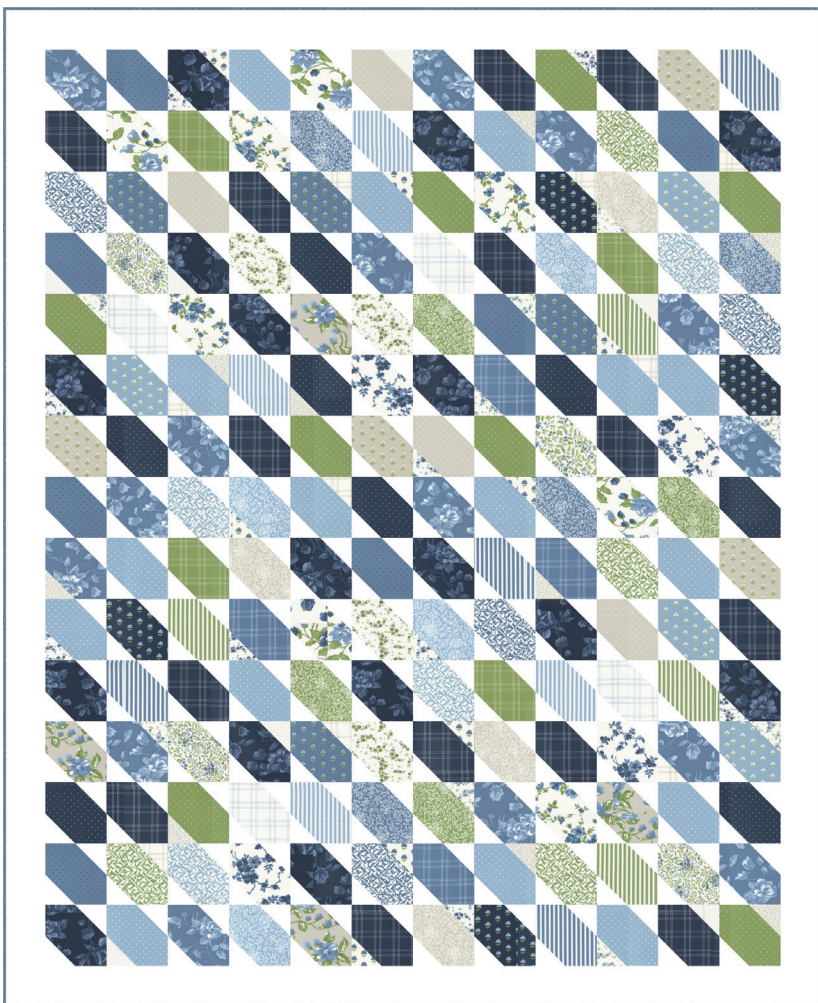

Yardage Requirements

	1 Quilt	10 Quilts

	55300LC 7 52106 76335 7	Blocks 1 LC	10 LCs
	55307 12 7 52106 76369 2	Blocks FQ	2 1/2 yds
	55300 23 7 52106 76340 1	Blocks FQ	2 1/2 yds
	55302 14 7 52106 76350 0	Blocks FQ	2 1/2 yds
	55300 24 7 52106 76341 8	Blocks FQ	2 1/2 yds
	55307 21 7 52106 76374 6	Background fabric 2 1/2 yds	25 yds
	55307 13 7 52106 76370 8	Binding fabric 3/4 yd	7 1/2 yds
	55302 13 7 52106 76348 7	Backing fabric 4 yds	40 yds

Yardage Requirements

	1 Quilt	10 Quilts

	55300LC 7 52106 76335 7	Blocks 1 LC	10 LCs
	55302 11 7 52106 76347 0	Sashing 1 5/8 yds	16 1/4 yds
	9900 200 7 52106 96726 7	Background 1 1/4 yds	12 1/2 yds
	55305 12 7 52106 76363 0	Binding 5/8 yd	6 1/4 yds
	108013 11 7 52106 77531 2	Backing (wide) 2 yds	20 yds