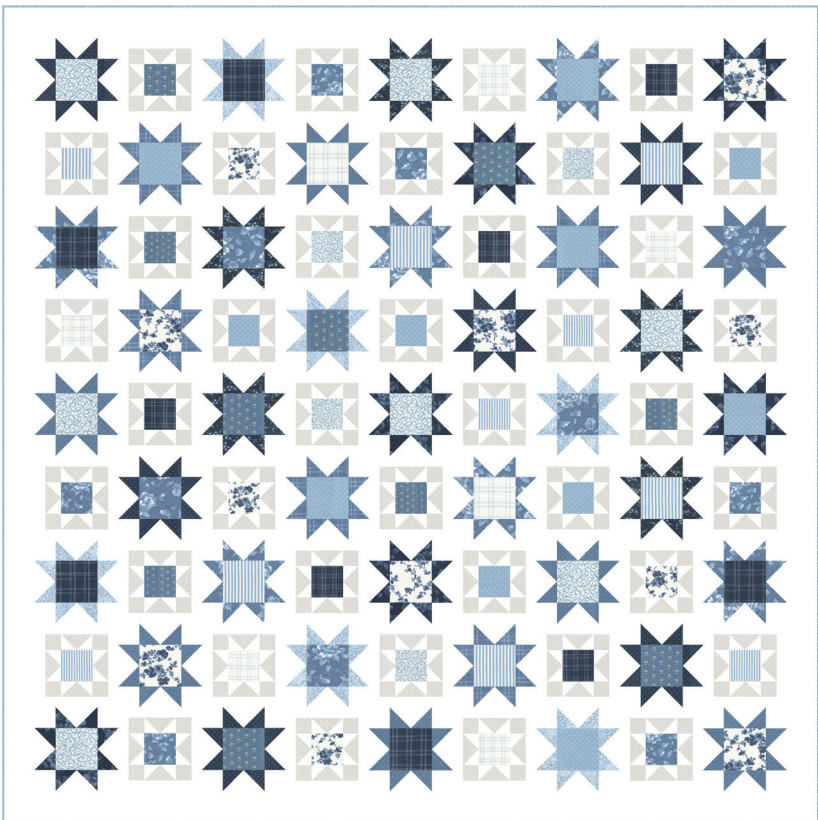

SHORELINE

by camille roskelley

moda
FABRICS + SUPPLIES®

Edelweiss		
Thimble Blossoms • 74" x 74"		
TB 278	Retail \$10.00	
KIT55300	Retail \$160.00	

KIT
55300

Yardage Requirements		1 Quilt	10 Quilts
	55307 12	Blocks FQ	2 1/2 yds
	55303 12	Blocks FQ	2 1/2 yds
	55301 12	Blocks FQ	2 1/2 yds
	55305 12	Blocks FQ	2 1/2 yds
	55307 13	Blocks FQ	2 1/2 yds
	55302 13	Blocks FQ	2 1/2 yds
	55302 11	Blocks FQ	2 1/2 yds
	55307 11	Blocks FQ	2 1/2 yds
	55302 15	Blocks FQ	2 1/2 yds
	55305 15	Blocks FQ	2 1/2 yds
	55304 25	Blocks FQ	2 1/2 yds
	55303 15	Blocks FQ	2 1/2 yds
	55307 15	Blocks 1/2 yds	5 yds
	55307 14	Background fabric 3 1/4 yds	32 1/2 yds
	55302 14	Border fabric 1 1/4 yds	12 1/2 yds
	55301 12	Binding fabric 3/4 yds	7 1/2 yds
	55303 12	Backing fabric 5 yds	50 yds

Edelweiss quilt is available in Moda's Trunk Show program.

SHORELINE

by camille roskelley

moda
FABRICS + SUPPLIES®

Sand & Sea
Thimble Blossoms • 78" x 78"
TB 279 Retail \$10.00

Yardage Requirements	1 Quilt	10 Quilts
----------------------	---------	-----------

	55307 14 7 52106 76371 5	Blocks FQ 2 1/2 yds
	55304 22 7 52106 76358 6	Blocks FQ 2 1/2 yds
	55300 23 7 52106 76340 1	Blocks 1/2 yd 5 yds
	55300 24 7 52106 76341 8	Blocks FQ 2 1/2 yds
	55307 13 7 52106 76370 8	Blocks FQ 2 1/2 yds
	55308 14 7 52106 76376 0	Blocks FQ 2 1/2 yds
	55302 13 7 52106 76348 7	Blocks FQ 2 1/2 yds
	55302 14 7 52106 76350 0	Blocks FQ 2 1/2 yds
	55301 13 7 52106 76344 9	Blocks FQ 2 1/2 yds
	55303 12 7 52106 76353 1	Blocks FQ 2 1/2 yds
	55307 12 7 52106 76369 2	Blocks FQ 2 1/2 yds
	55306 24 7 52106 76367 8	Blocks FQ 2 1/2 yds
	55302 11 7 52106 76347 0	Blocks FQ 2 1/2 yds
	55305 12 7 52106 76363 0	Blocks FQ 2 1/2 yds
	55307 16 7 52106 76373 9	Gray background 1 1/2 yds 15 yds
	55307 21 7 52106 76374 6	White background 5 1/2 yds 55 yds
	55307 12 7 52106 76369 2	Binding fabric 3/4 yds 7 1/2 yds
	55302 11 7 52106 76347 0	Backing fabric 5 yds 50 yds