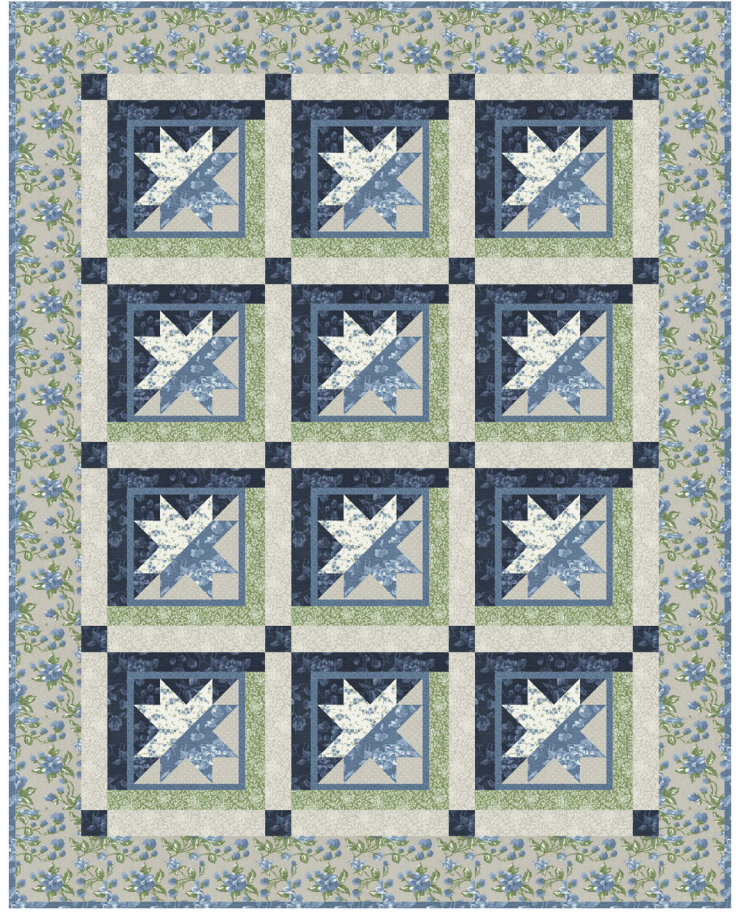

SHORELINE

by camille roskelley

moda
FABRICS + SUPPLIES®

Rising Star
Designs By Lavender Lime • 54 1/2" x 68 1/2"
DLL 218   Retail $14.00   9 781952 466854

Celebrate with Quilts Book
It's Sew Emma • 72 1/2" x 91 1/4"
ISE 957   Retail $32.95   9 798986 060644

QAL
March

Yardage Requirements		1 Quilt	10 Quilts
	55300 16 7 52106 76339 5	Border 1 1/2 yds	15 yds
	55300 23 7 52106 76340 1	Blocks 1/2 yd	5 yds
	55300 24 7 52106 76341 8	Blocks/ Sashing 1 1/4 yds	12 1/2 yds
	55304 25 7 52106 76361 6	Blocks 3/4 yd	7 1/2 yds
	55304 26 7 52106 76362 3	Sashing 7/8 yd	8 3/4 yds
	55307 13 7 52106 76370 8	Blocks 3/4 yd	7 1/2 yds
	55307 16 7 52106 76373 9	Blocks 1/2 yd	5 yds
	55308 11 7 52106 76375 3	Blocks 1/2 yd	5 yds
	55300 23 7 52106 76340 1	Binding 5/8 yd	6 1/4 yds
	55300 16 7 52106 76339 5	Backing 4 1/2 yds	45 yds

Yardage Requirements		1 Quilt	10 Quilts
	55300AB 7 52106 76332 6	Blocks 1 AB	10 ABs
	9900 20 7 52106 56986 7	Blocks FQ	2 1/2 yds
	9900 101 7 52106 25849 5	Blocks FQ	2 1/2 yds
	9900 207 7 52106 96733 5	Blocks FQ	2 1/2 yds
	9900 429 7 52106 54240 2	Blocks FQ	2 1/2 yds
	55307 21 7 52106 76374 6	Bkgd & Borders 4 yds	40 yds
	55308 11 7 52106 76375 3	Outer Border 1 7/8 yds	18 3/4 yds
	55305 13 7 52106 76364 7	Binding 7/8 yd	8 3/4 yds
	55300 11 7 52106 76338 8	Backing 5 5/8 yds	56 1/4 yds