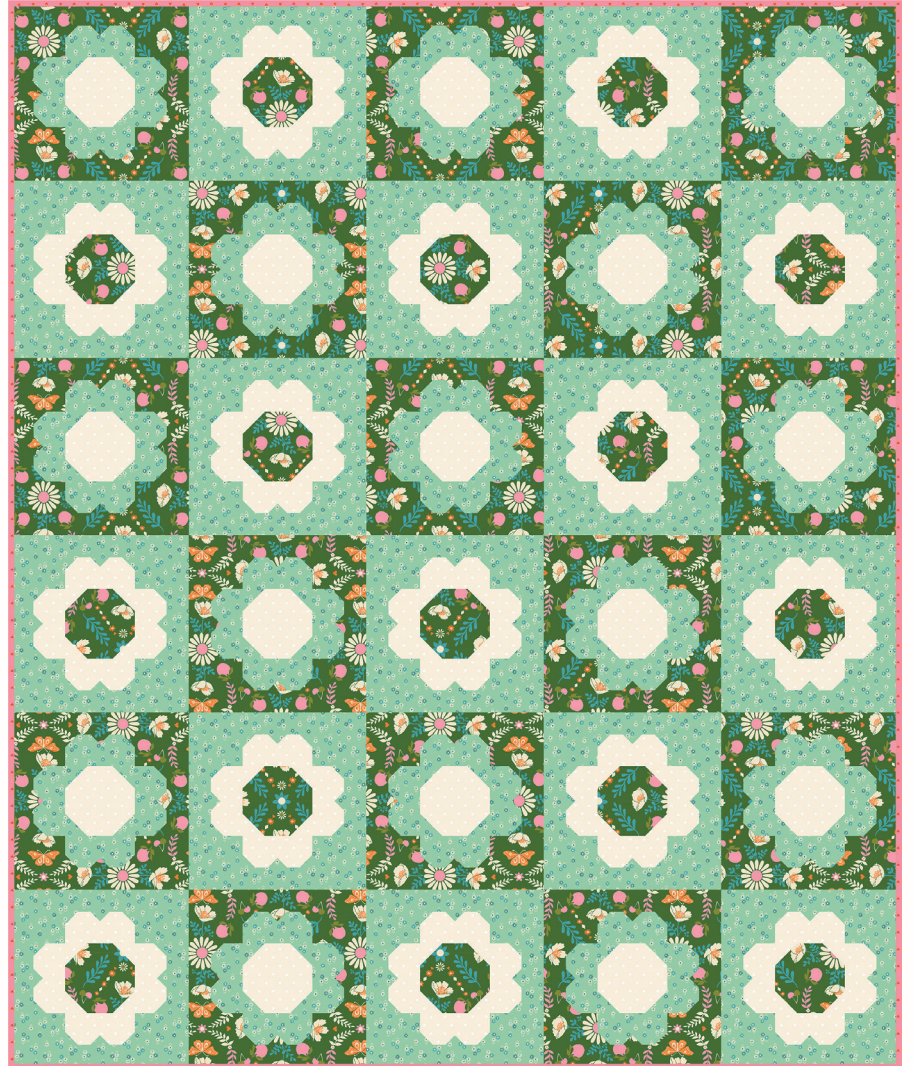

BEST BUDS 70 1/2" x 84 1/2"

RETAIL PRICE: $12

Pen + Paper Patterns

PPP 40

September

(BEST BUDS, SHOWN ABOVE)

10 100

		RS0091 14 binding	5/8	6 1/4
		backing	5 1/4	52 1/2
		RS0085 14 piecing	3 1/8	31 1/4
		RS0092 15 piecing	1 5/8	16 1/4
		RS0091 11 piecing	2 1/2	25