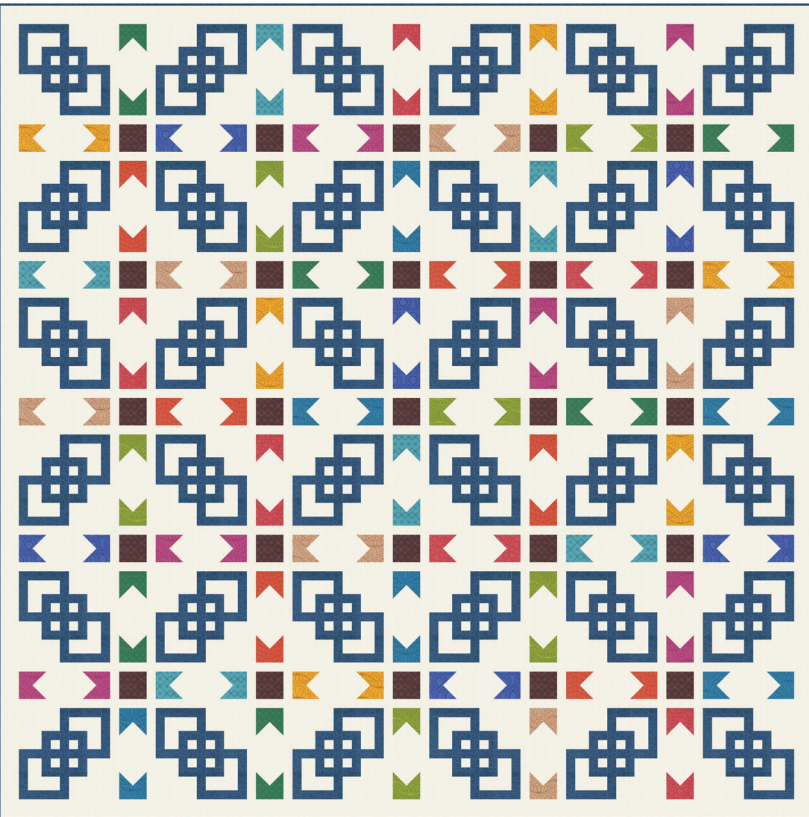

Flea Market

Wendy Sheppard • 89" x 89"

WS 61

Retail $12.50

Yardage Requirements

1 Quilt

10 Quilts

	9900 127 7 52106 72375 7	Background 6 yds	60 yds
	45043 21 7 52106 76967 0	Blocks 2 1/2 yds	25 yds
	45047 27 7 52106 76982 3	Blocks 5/8 yd	6 1/4 yds
	45045 30 7 52106 76976 2	Blocks FQ	2 1/2 yds
	45045 26 7 52106 76974 8	Blocks FQ	2 1/2 yds
	45045 14 7 52106 76972 4	Blocks FQ	2 1/2 yds
	45045 28 7 52106 76975 5	Blocks FQ	2 1/2 yds
	45046 19 7 52106 76978 6	Blocks FQ	2 1/2 yds
	45042 23 7 52106 76964 9	Blocks FQ	2 1/2 yds
	45047 22 7 52106 76981 6	Blocks FQ	2 1/2 yds
	45044 32 7 52106 76970 0	Blocks FQ	2 1/2 yds
	45043 34 7 52106 76968 7	Blocks FQ	2 1/2 yds
	45045 21 7 52106 76973 1	Blocks FQ	2 1/2 yds
	45043 21 7 52106 76967 0	Binding 3/4 yds	7 1/2 yds
	45043 11 7 52106 76966 3	Backing 8 1/4 yds	82 1/2 yds