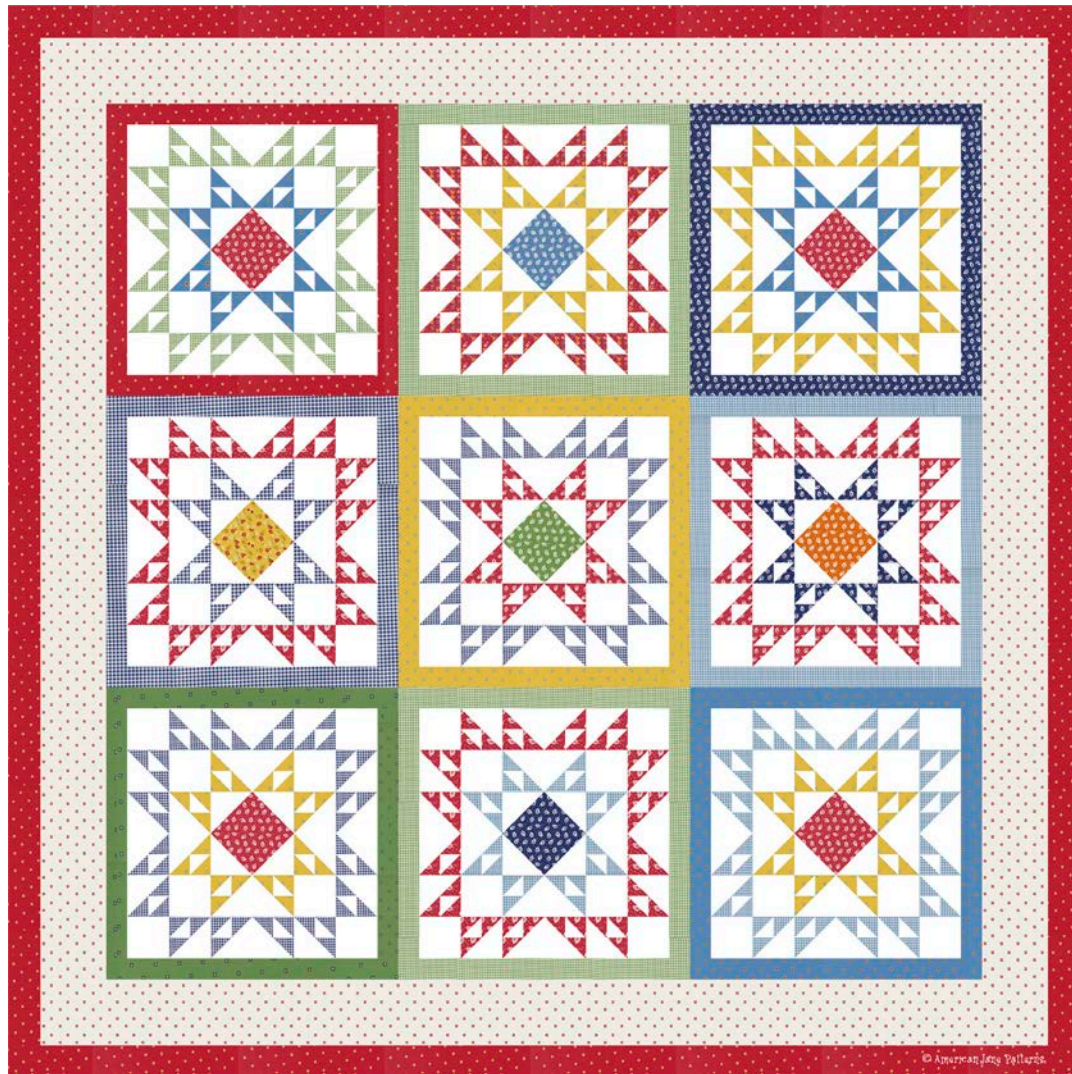

Picture Perfect

American Jane

moda
FABRICS + SUPPLIES®

Group Ships July, 2022

Hello Sunshine

by American Jane

AJP 520
77" x 77"

8 91632 00520 0
$18.00

Yardage Requirements

1 quilt
21804 12
Blocks
Fat 8th
10 quilts
1 1/4 yds

21804 14
Blocks
1/4 yd
2 1/2 yds

21805 12
Outer Border and Binding
1 1/2 yds
15 yds

21805 14
Blocks
1/2 yd
5 yds

21805 15
Blocks
1/8 yd
1 1/4 yds

21805 17
Blocks
3/8 yd
3 3/4 yds

21805 21
Inner Border
1 1/8 yds
11 1/4 yds

21806 12
Blocks
1/2 yd
5 yds

21806 13
Blocks
1/4 yd
2 1/2 yds

21806 15
Blocks
1/4 yd
2 1/2 yds

21806 17
Blocks
1/4 yd
2 1/2 yds

21806 18
Blocks
1/3 yd
3 1/3 yds

21807 15
Blocks
1/2 yd
5 yds

21807 17
Blocks
1/2 yd
5 yds

21807 18
Blocks
1/2 yd
5 yds

9900 200
Background
2 1/2 yds
25 yds

21803 15
Backing
5 yds
50 yds