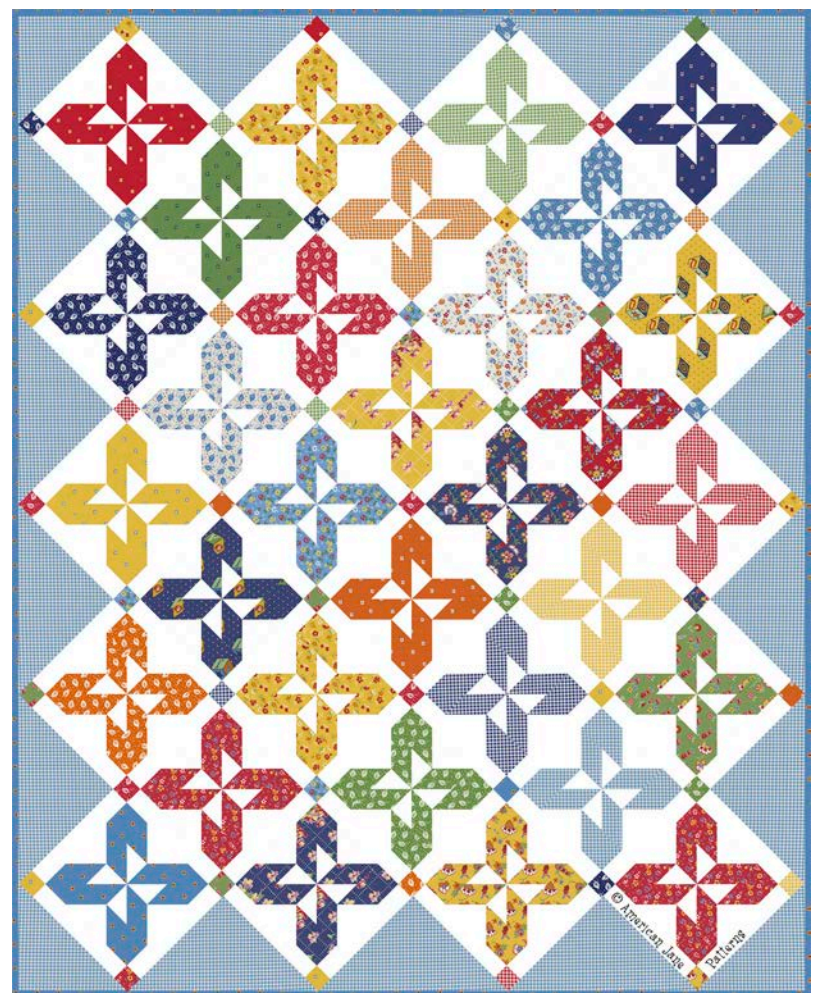

Sparkle In The Sky

by American Jane

AJ 513 8 91632 00513 2
41" x 51" $15.00

Yardage Requirements 1 quilt 10 quilts

21800LC 7 52106 66804 1
Blocks 1 LC 10

9900 200 7 52106 96726 7
Background 1-3/4 yds 17 1/2 yds

21805 17 7 52106 66831 7
Binding 3/8 yd 3 3/4 yds

21807 17 7 52106 66845 4
Border 3/4 yd 7 1/2 yds

21804 11 7 52106 66822 5
Backing 1-5/8 yds 16 1/4 yds