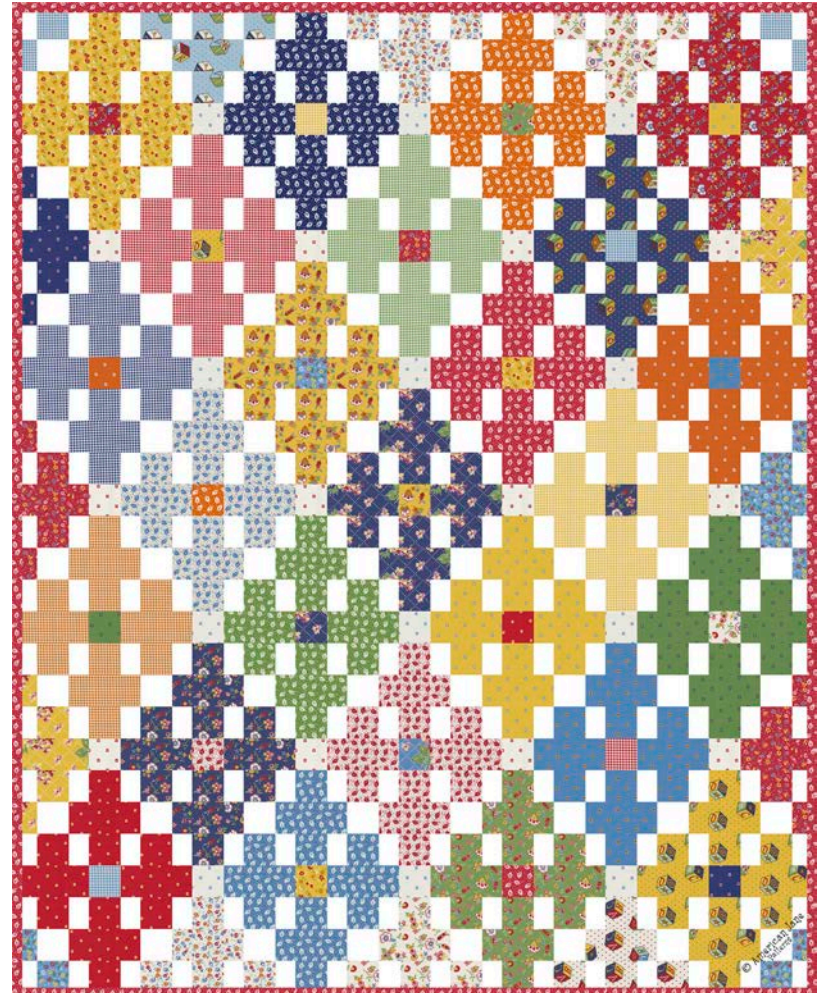

Picture Perfect

American Jane

moda
FABRICS + SUPPLIES®

Group Ships July, 2022

Focus Points

by American Jane

AJ 511 8 91632 00511 8
50" x 62" \$15.00

Yardage Requirements 1 quilt 10 quilts

21800JR 7 52106 66803 4
Blocks 1 yd 10 yds

9900 200 7 52106 96726 7
Background 1-1/8 yds 11 1/4 yds

21806 12 7 52106 66835 5
Binding 1/2 yd 5 yds

21807 12 7 52106 66841 6
Backing 3-1/4 yds 32 1/2 yds

Sparkle In The Sky

by American Jane

AJ 513 8 91632 00513 2
41" x 51" \$15.00

Yardage Requirements 1 quilt 10 quilts

21800LC 7 52106 66804 1
Blocks 1 LC 10

9900 200 7 52106 96726 7
Background 1-3/4 yds 17 1/2 yds

21805 17 7 52106 66831 7
Binding 3/8 yd 3 3/4 yds

AJ 518 8 91632 00518 7
67" x 87" \$15.00

1 quilt 10 quilts

21800F8 7 52106 66802 7
Blocks
1 F8 bundle 10

21803 12 7 52106 66818 8
Border
1-3/8 yds 13 3/4 yds

21805 11 7 52106 66826 3
Background
1/2 yd 5 yds