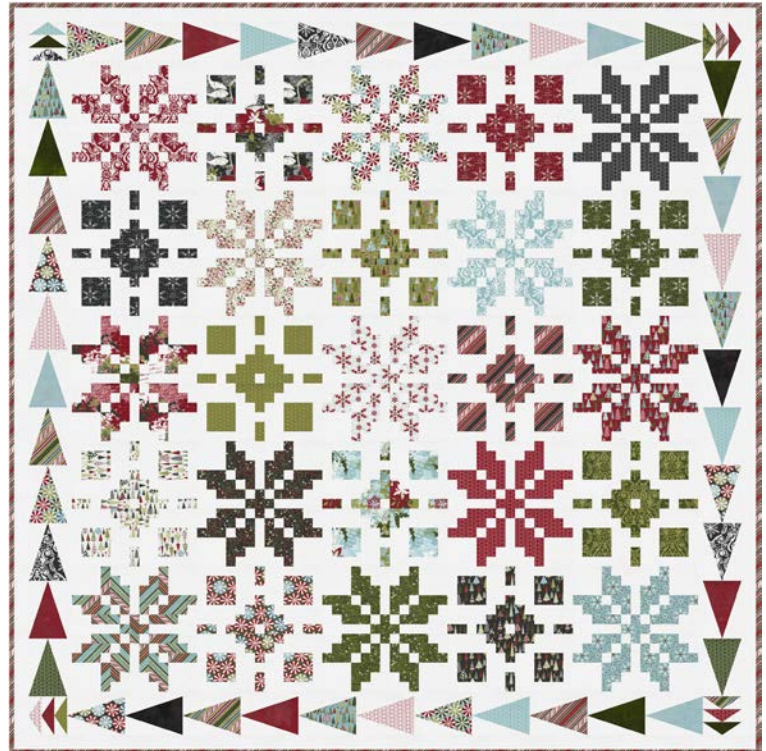

Peppermint Bark

BASICGREY®

moda
FABRICS + SUPPLIES®

Group Ships June, 2022

Woven Noel

by BasicGrey

Yardage Requirements

BG PAT051 8 73581 00051 2
77" x 77" $10.00

1 quilt 10 quilts

30690AB 7 52106 67297 0
Blocks, Border
1 10

30697 11 7 52106 67331 1
Background
4 1/2 yds 45 yds

30696 13 7 52106 67328 1
Binding
3/4 yd 7 1/2 yds

30691 19 7 52106 67309 0
Backing
4 3/4 yds 47 1/2 yds