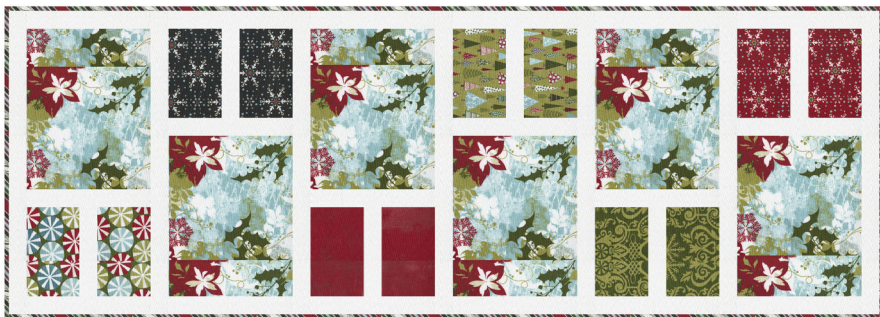

Peppermint Bark

BASICGREY®

moda
FABRICS + SUPPLIES®

Group Ships June, 2022

Tablestastic 3

by Antler Quilt Designs

AQD 0417

$24.99

All patterns included in
Tablestastic 3 book

Mansfield 15" x 55"

Yardage Requirements

1 quilt   10 quilts

30150 541
Background
1/2 yd   5 yds

30150 574
Assorted Prints
10" Square   1 yd

30690 13
Main
1/2 yd   5 yds

30691 19
Assorted Prints
10" Square   1 yd

30692 16
Assorted Prints
10" Square   1 yd

30693 18
Assorted Prints
10" Square   1 yd

30695 12
Assorted Prints
110" Square   1 yd

30695 13
Assorted Prints
10" Square   1 yd

30696 13
Binding
1/3 yd   3.4 yds

30692 11
Backing
1 3/4 yd   17.5 yds

Kingston 16" x 52"

Yardage Requirements

1 quilt   10 quilts

30150 438
Accent
5/8 yd   6.25 yds

30150 541
Background
5/8 yd   6.25 yds

30150 574
Assorted Prints
F8   1.25 yds

30691 15
Assorted Prints
F8   1.25 yds

30691 19
Assorted Prints
F8   1.25 yds

30692 16
Assorted Prints
F8   1.25 yds

30695 14
Assorted Prints
F8   1.25 yds

30697 18
Assorted Prints
F8   1.25 yds

30696 13
Binding
1/3 yd   3.4 yds

30695 11
Backing
1 3/4 yd   17.5 yds