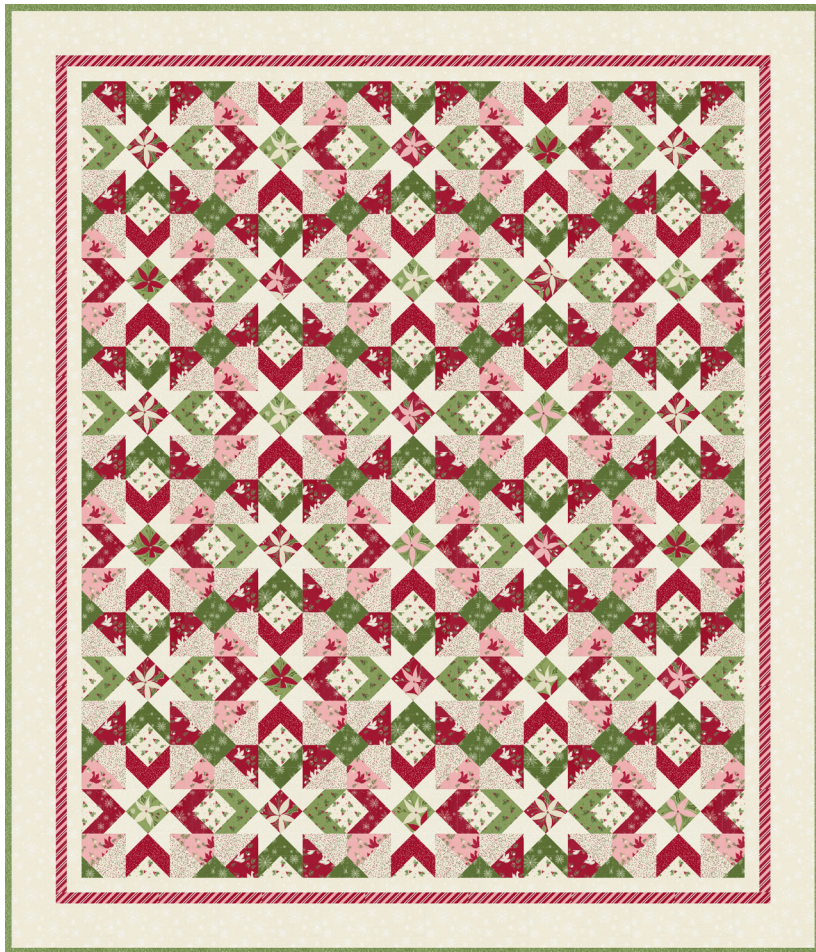

**Holly Garden**

Sweetfire Road • 54 1/2" x 63 1/2"

SFR 0017

Retail \$10.00

Yardage Requirements		1 Quilt	10 Quilts
	<b>43161 12</b> 7 52106 76633 4	Blocks <b>1/4 yd</b>	2 1/2 yds
	<b>43161 14</b> 7 52106 76635 8	Blocks <b>1/4 yd</b>	2 1/2 yds
	<b>43166 12</b> 7 52106 76656 3	Border <b>1/3 yd</b>	3 1/3 yds
	<b>43163 12</b> 7 52106 76640 2	Blocks <b>1/2 yd</b>	5 yds
	<b>43163 13</b> 7 52106 76641 9	Blocks <b>1/2 yd</b>	5 yds
	<b>43164 12</b> 7 52106 76643 3	Blocks <b>1/2 yd</b>	5 yds
	<b>43165 14</b> 7 52106 76654 9	Blocks <b>1/2 yd</b>	5 yds
	<b>43167 12</b> 7 52106 76660 0	Blocks <b>1/2 yd</b>	5 yds
	<b>43167 14</b> 7 52106 76662 4	Binding <b>5/8 yd</b>	6 1/4 yds
	<b>43165 11</b> 7 52106 76646 4	Blocks <b>2/3 yd</b>	6 2/3 yds
	<b>43164 15</b> 7 52106 76644 0	Blocks <b>3/4 yd</b>	7 1/2 yds
	<b>43167 11</b> 7 52106 76659 4	Blocks <b>1 yd</b>	10 yds
	<b>43164 21</b> 7 52106 76645 7	Blocks, Borders <b>1 yd</b>	10 yds
	<b>43167 21</b> 7 52106 76663 1	Blocks <b>1 1/8 yds</b>	11 1/4 yds
	<b>43161 14</b> 7 52106 76635 8	Backing <b>3 1/2 yds</b>	35 yds