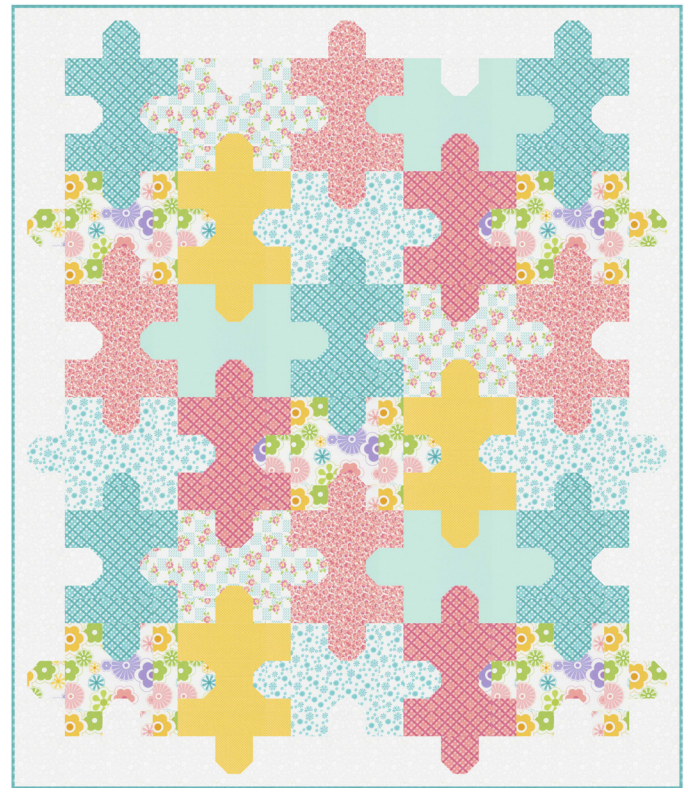

Puzzle

Wendy Sheppard • 53" x 62"

WS 47

Retail $12.50

Yardage Requirements

1 Quilt

10 Quilts

	22465 32 7 52106 75842 1	Background	
		2 1/4 yds	22 1/2 yds
	22460 13 7 52106 75823 0	Blocks	
		FQ	2 1/2 yds
	22460 16 7 52106 75824 7	Blocks	
		FQ	2 1/2 yds
	22461 11 7 52106 75826 1	Blocks	
		FQ	2 1/2 yds
	22461 31 7 52106 75827 8	Blocks	
		FQ	2 1/2 yds
	22463 14 7 52106 75834 6	Blocks	
		FQ	2 1/2 yds
	22463 16 7 52106 75835 3	Blocks	
		FQ	2 1/2 yds
	22463 19 7 52106 75836 0	Blocks	
		FQ	2 1/2 yds
	22467 11 7 52106 75848 3	Blocks	
		FQ	2 1/2 yds
	22467 19 7 52106 75850 6	Blocks	
		FQ	2 1/2 yds
	22467 14 7 52106 75849 0	Binding	
		1/2 yd	5 yds
	22460 11 7 52106 75822 3	Backing	
		3 1/2 yds	35 yds

Yardage Requirements

1 Quilt

10 Quilts

	22465 32 7 52106 75842 1	Background	
		1 1/4 yds	12 1/2 yds
	22467 19 7 52106 75850 6	Blocks	
		5/8 yd	6 1/4 yds
	22460 11 7 52106 75822 3	Blocks	
		5/8 yd	6 1/4 yds
	22461 31 7 52106 75827 8	Blocks	
		5/8 yd	6 1/4 yds
	22465 19 7 52106 75841 4	Blocks	
		5/8 yd	6 1/4 yds
	22463 11 7 52106 75833 9	Blocks	
		1/2 yd	5 yds
	22466 16 7 52106 75845 2	Blocks	
		1/2 yd	5 yds
	9900 169 7 52106 89539 3	Blocks	
		1/2 yd	5 yds
	22467 14 7 52106 75849 0	Blocks	
		1/2 yd	5 yds
	22464 19 7 52106 75838 4	Binding	
		5/8 yds	6 1/4 yds
	22460 11 7 52106 75822 3	Backing	
		3 5/8 yds	36 1/4 yds