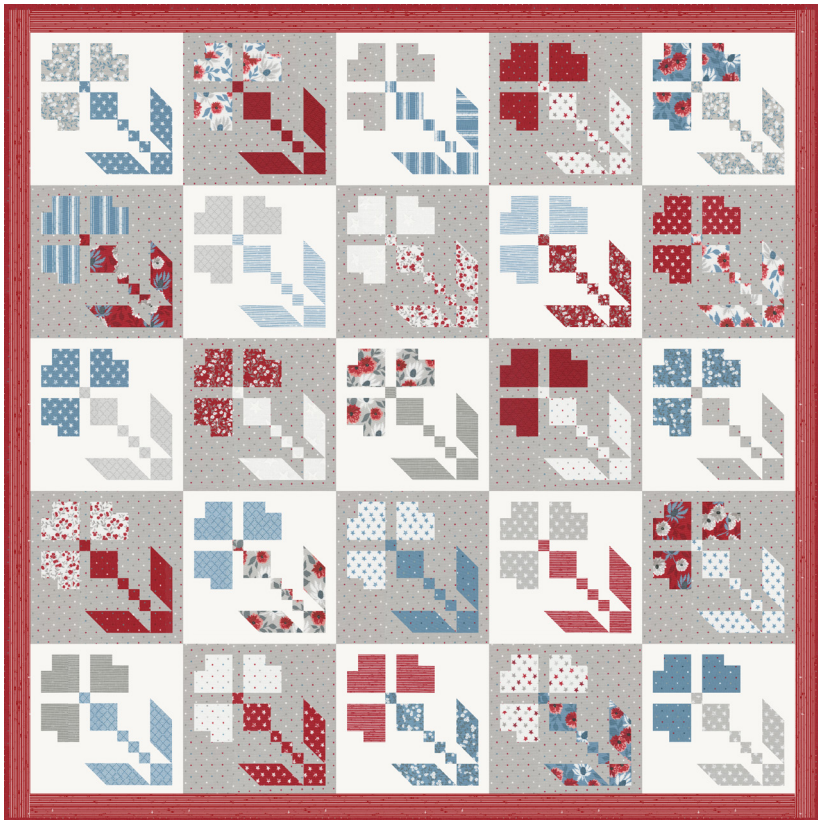

Red, White & Bloom

Lella Boutique • 73 1/2" x 73 1/2"

LB 226

Retail $10.00