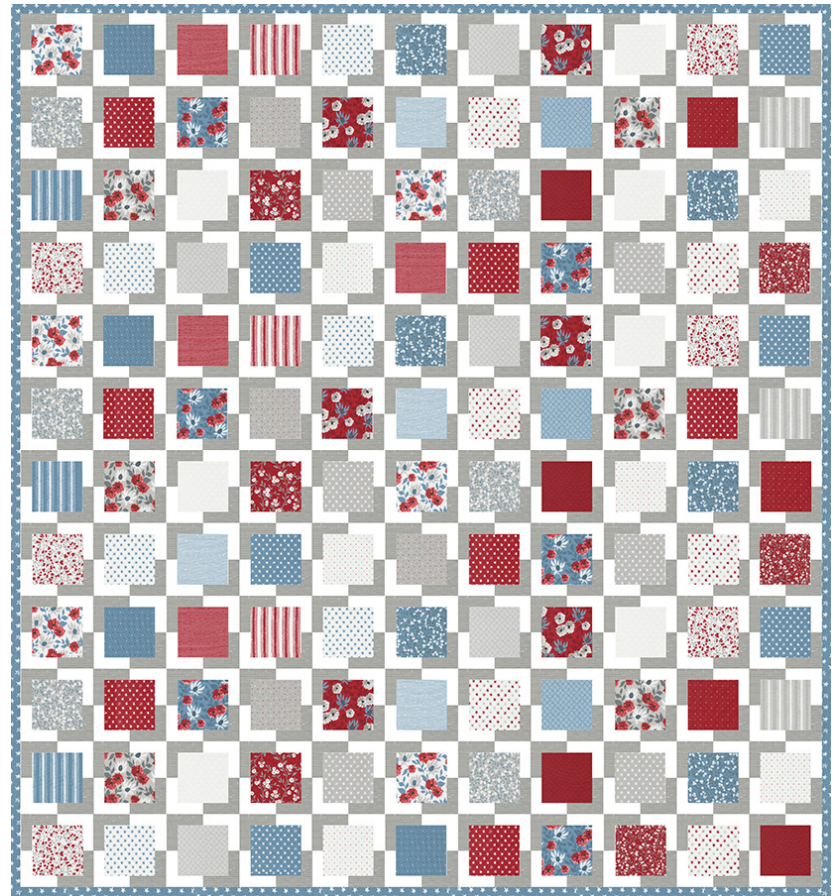

Red, White & Bloom

Lella Boutique • 73 1/2" x 73 1/2"

LB 226

Retail \$10.00

Iconic 2

Lella Boutique • 66 1/2" x 72 1/2"

LB 227

Retail \$10.00