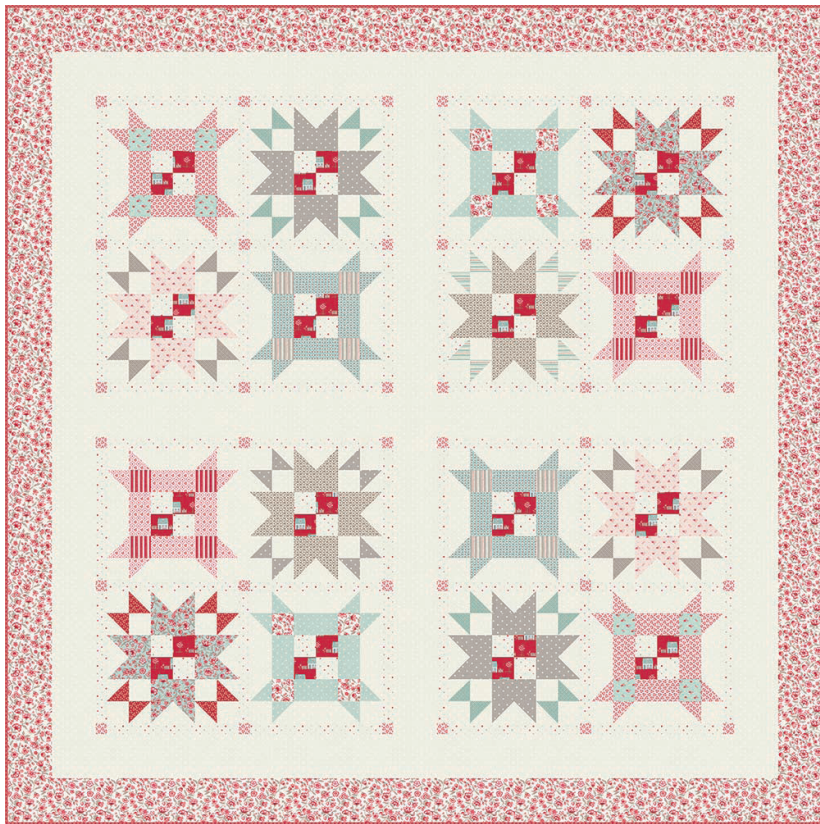

1 Quilt 10 Quilts

	3041 11 7 52106 76488 0	Inner Brdr & Applique 3/4 yd 7 1/2 yds
	3041 13 7 52106 76489 7	Applique & Border Flowers 3/8 yd 3 3/4 yds
	3041 15 7 52106 76490 3	Applique & Border Scallops 1 1/2 yds 15 yds
	3042 11 7 52106 76491 0	Backgrounds 3/4 yd 7 1/2 yds
	3042 13 7 52106 76492 7	Backgrounds 1/3 yd 3 1/3 yds
	3042 16 7 52106 76493 4	Applique & Border Flowers 1/4 yd 2 1/2 yds
	3044 12 7 52106 76494 1	Applique FQ 2 1/2 yds
	3044 13 7 52106 76495 8	Applique F8 1 1/4 yds

	3044 14 7 52106 76496 5	Applique & Border Flowers 1/4 yd 2 1/2 yds
	3044 15 7 52106 76497 2	Applique & Border Flowers 1/2 yd 5 yds
	3045 13 7 52106 76499 6	Applique 1/3 yd 3 1/3 yds
	3045 14 7 52106 76500 9	Applique 1/4 yd 2 1/2 yds
	3046 11 7 52106 76501 6	Backgrounds 1 2/3 yds 16 2/3 yds
	3046 12 7 52106 76502 3	Applique 1/4 yd 2 1/2 yds
	3046 13 7 52106 76503 0	Applique 1/4 yd 2 1/2 yds
	3046 16 7 52106 76504 7	Applique 1/4 yd 2 1/2 yds
	3046 17 7 52106 76505 4	Bkgds & Outer Border 2 3/4 yds 27 1/2 yds
	3047 11 7 52106 76506 1	Applique & Border Flowers 1/2 yd 5 yds
	3047 13 7 52106 76507 8	Applique & Border Flowers F8 1 1/4 yds
	3047 18 7 52106 76508 5	Applique 1/4 yd 2 1/2 yds
	3048 12 7 52106 76509 2	Applique FQ 2 1/2 yds
	3048 13 7 52106 76510 8	Applique & Border Flowers 1/3 yd 3 1/3 yds
	3048 15 7 52106 76511 5	Applique 1/3 yd 3 1/3 yds
	3048 13 7 52106 76510 8	Binding 2/3 yd 6 2/3 yds
	3040 12 7 52106 76484 2	Backing 5 yds 50 yds

My Summer House by Bunny Hill Designs

Summer Stars

Bunny Hill Designs • 74 1/2" x 74 1/2"

BHD 2198

Retail \$12.00

Yardage Requirements

1 Quilt 10 Quilts

	3040 15 7 52106 76487 3	Pieced Blocks 1/4 yd 2 1/2 yds
	3041 11 7 52106 76488 0	Pieced Blocks FQ 2 1/2 yds
	3041 11 7 52106 76488 0	Outer Border 1 yd 10 yds
	3041 13 7 52106 76489 7	Pieced Blocks FQ 2 1/2 yds
	3042 16 7 52106 76493 4	Pieced Blocks FQ 2 1/2 yds