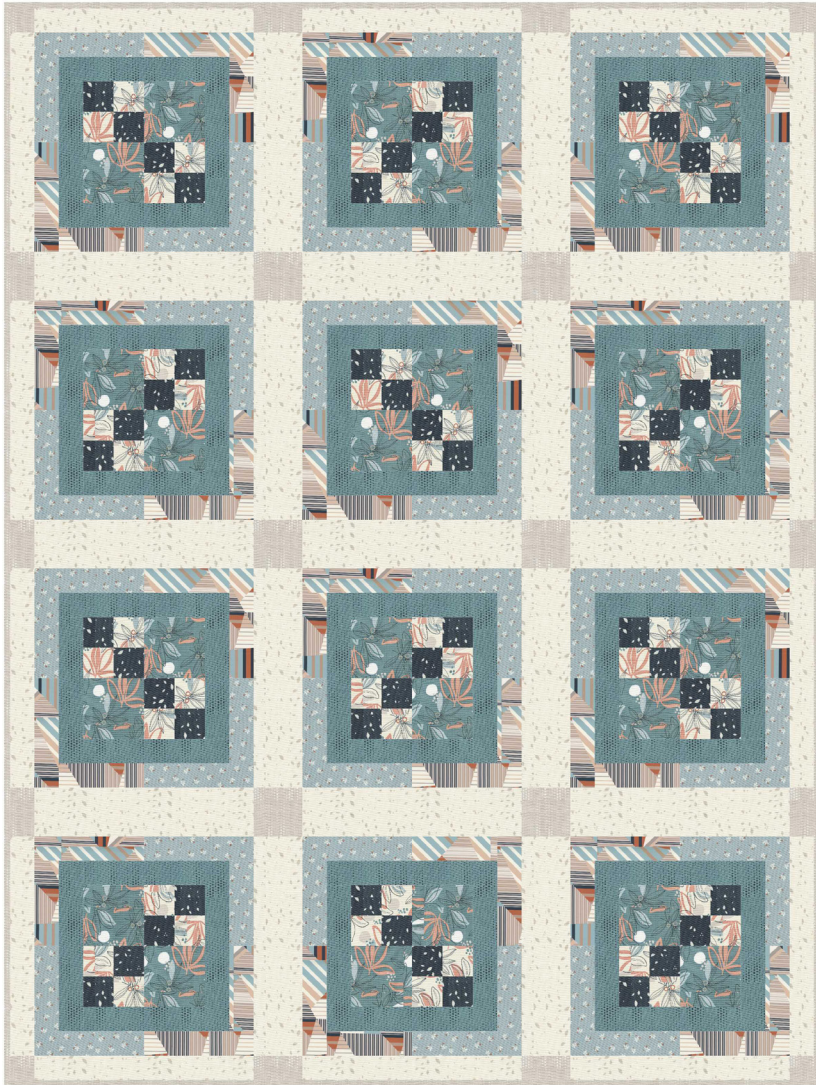

Hook & Chain

Designs by Lavender Lime • 66 1/2" x 88 1/2"

DLL 229

Retail $14.00