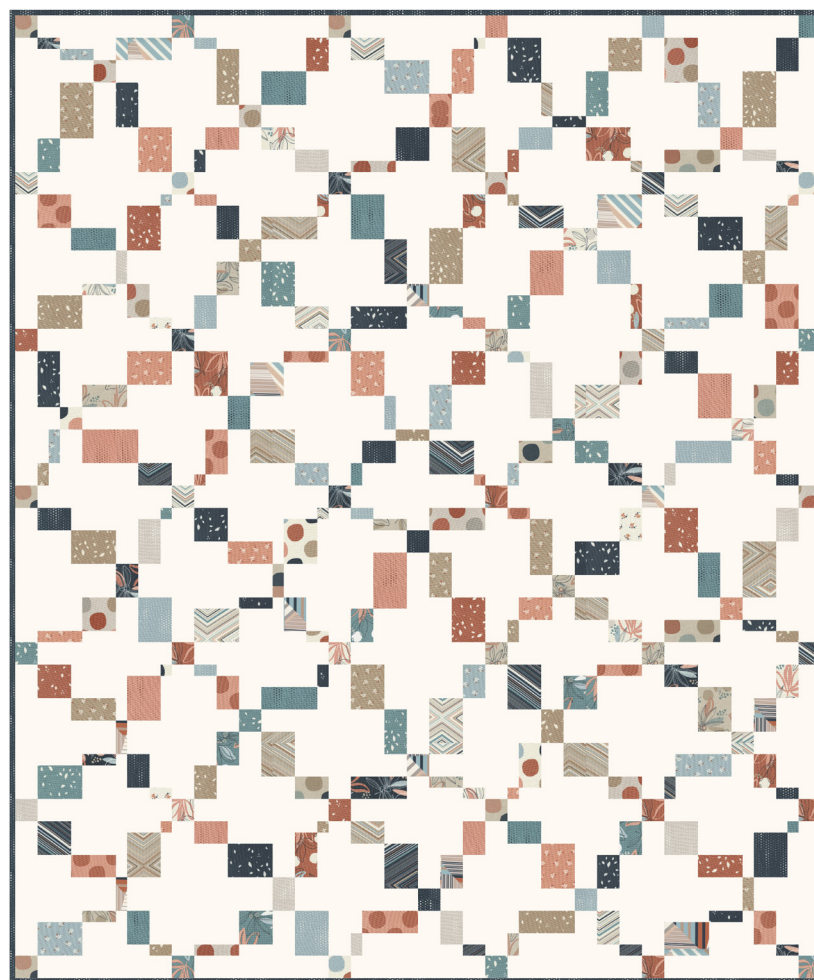

Yardage Requirements   1 Quilt   10 Quilts

	33780LC 7 52106 79599 0	Blocks 1 LC	10 LCs
	33784 11 7 52106 79619 5	Blocks 1/4 yd	2 1/2 yds
	9900 20 7 52106 56986 7	Blocks 1/2 yd	5 yds
	9900 105 7 52106 25853 2	Blocks 1/4 yd	2 1/2 yds
	9900 281 7 52106 08582 4	Blocks, border 2 1/4 yds	22 1/2 yds
	9900 429 7 52106 54240 2	Blocks 1/4 yd	2 1/2 yds
	33784 11 7 52106 79619 5	Backing 3 5/8 yds	36 1/4 yds
	33780 17 7 52106 79604 1	Binding 5/8 yd	6 1/4 yds

Yardage Requirements   1 Quilt   10 Quilts

	33780LC 7 52106 79599 0	Blocks 1 LC	10 LCs
	9900 200 7 52106 96726 7	Background 5 yds	50 yds
	33781 11 7 52106 79606 5	Backing 5 3/8 yds	53 3/4 yds
	33783 17 7 52106 79617 1	Binding 2/3 yd	6 2/3 yds