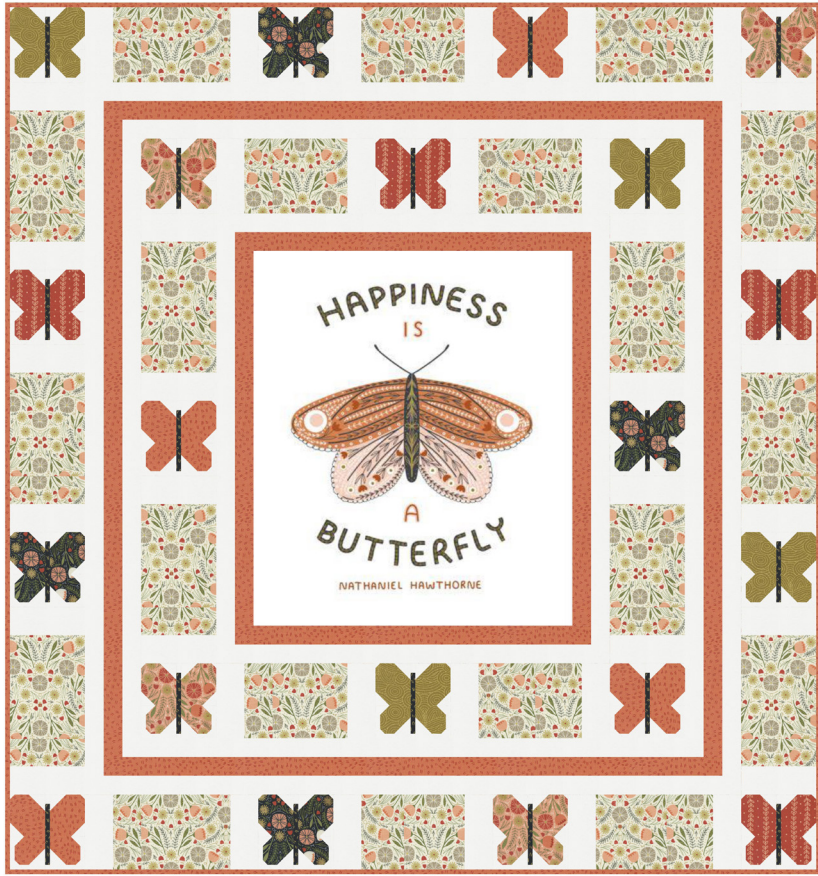

meadowmere

BY GINGER

moda
FABRICS + SUPPLIES®

Happiness is a Butterfly

Gingiber • 43" x 46" • Makes 4 Quilts

GB073

Retail \$10.00

1 panel needed to make 4 quilts

Yardage Requirements	1 Quilt	10 Quilts
48369 11M	panels	
	1 Panel (36 x 44)	10 yds

meadowmere

BY GINGER

moda
FABRICS + SUPPLIES®

Happiness is a Butterfly

Gingiber • 43" x 46" • Makes 4 Quilts

GB073

Retail \$10.00