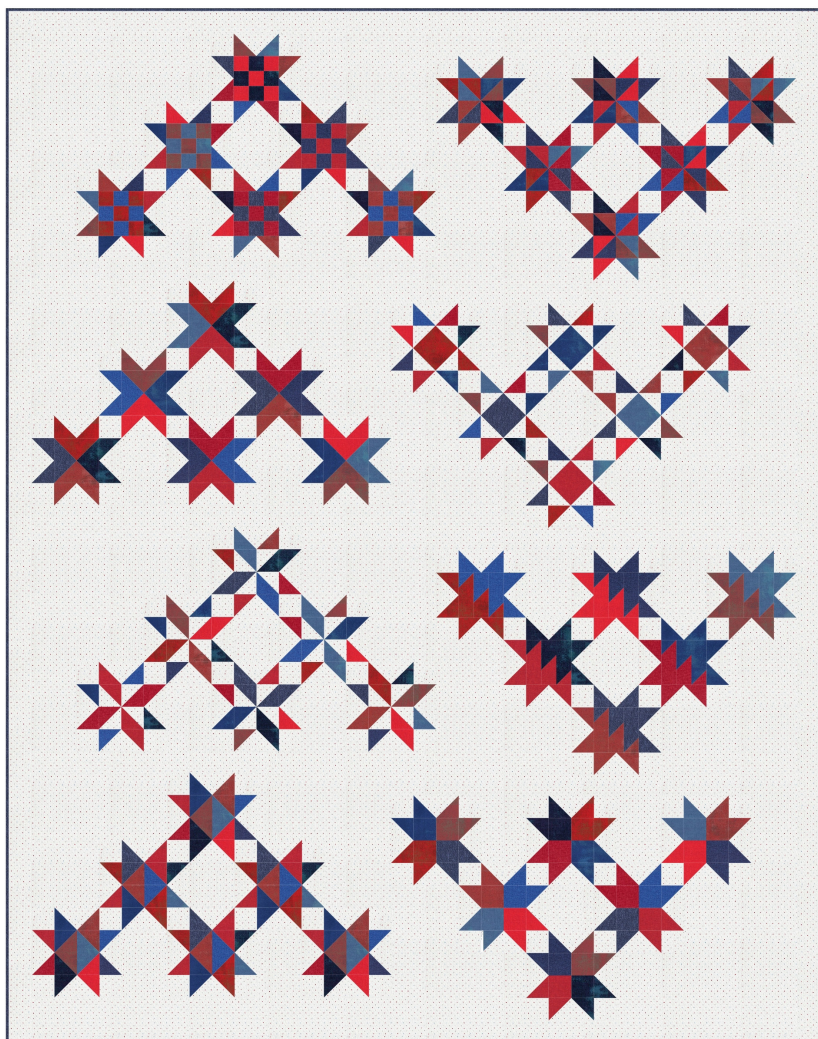

5230 17

Light grey accent

1 yd

10 yds

5230 39

Background, antlers

2 5/8 yds

26 1/4 yds

Magic Dot

Lella Boutique

moda
FABRICS + SUPPLIES®

Flyover

Antler Quilt Designs • 72" x 92"

AQD 0420

Retail \$20.00

Alternate layout
(same fabric requirements)