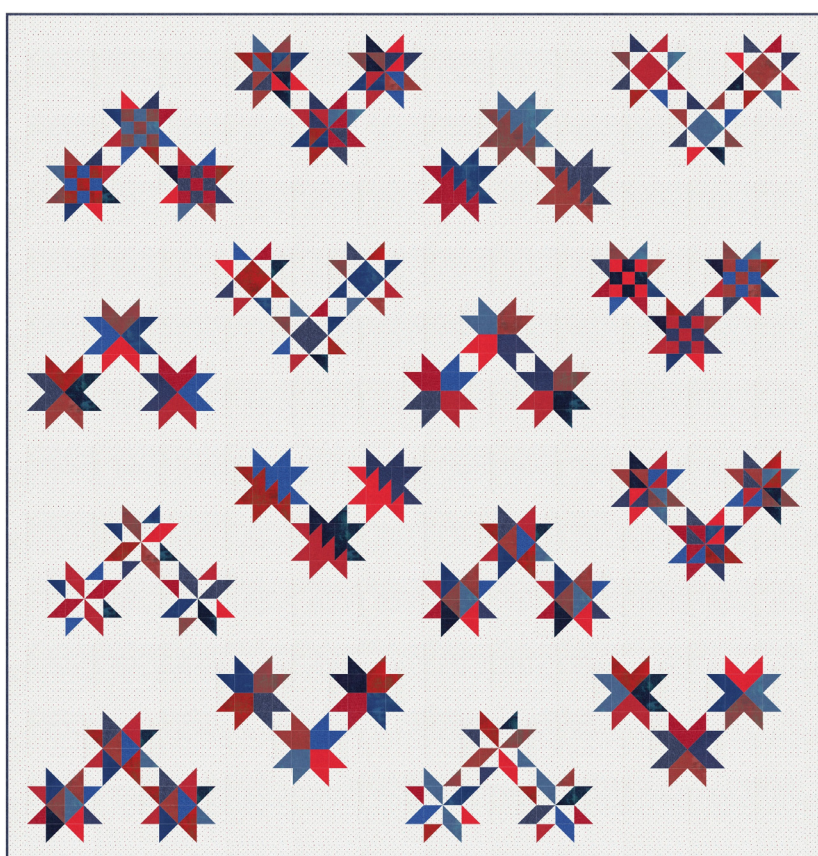

5230 17

Light grey accent

1 yd

10 yds

5230 39

Background, antlers

2 5/8 yds

26 1/4 yds

Magic Dot

Lella Boutique

moda
FABRICS + SUPPLIES®

Flyover

Antler Quilt Designs • 72" x 92"

AQD 0420

Retail \$20.00

Alternate layout
(same fabric requirements)