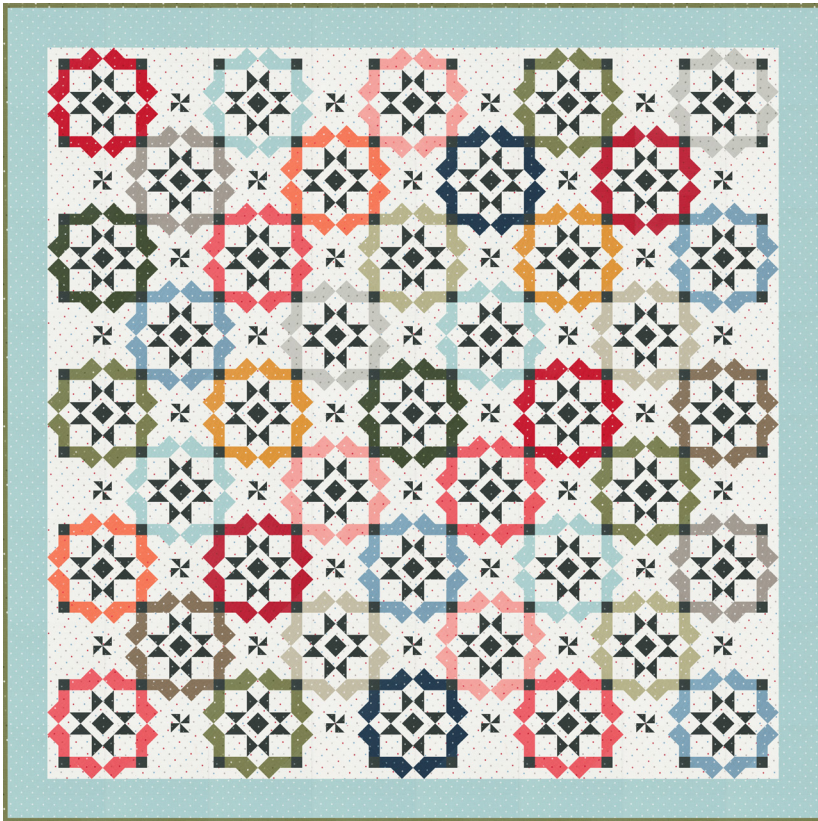

Glam Squad

Lella Boutique • 74 1/2" x 74 1/2"

LB 234

Retail $10.00