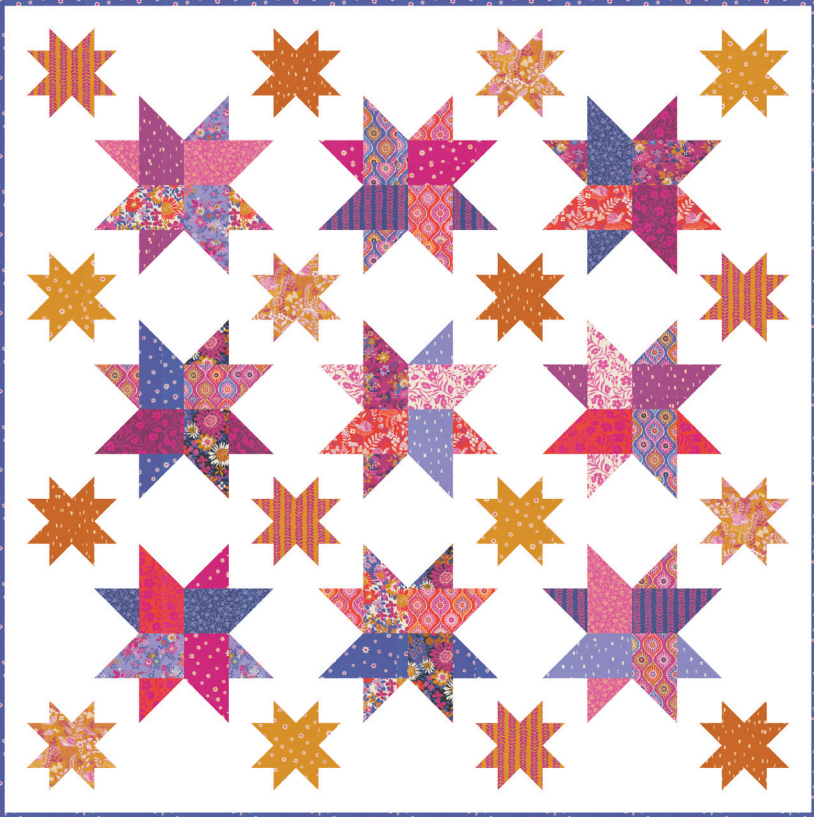

MAEVE

by CRYSTAL  MANNING

moda
FABRICS + SUPPLIES®

Shiny Stars

Branch & Blume • 72" x 72"

BNB 2402

Retail \$12.00

Yardage Requirements