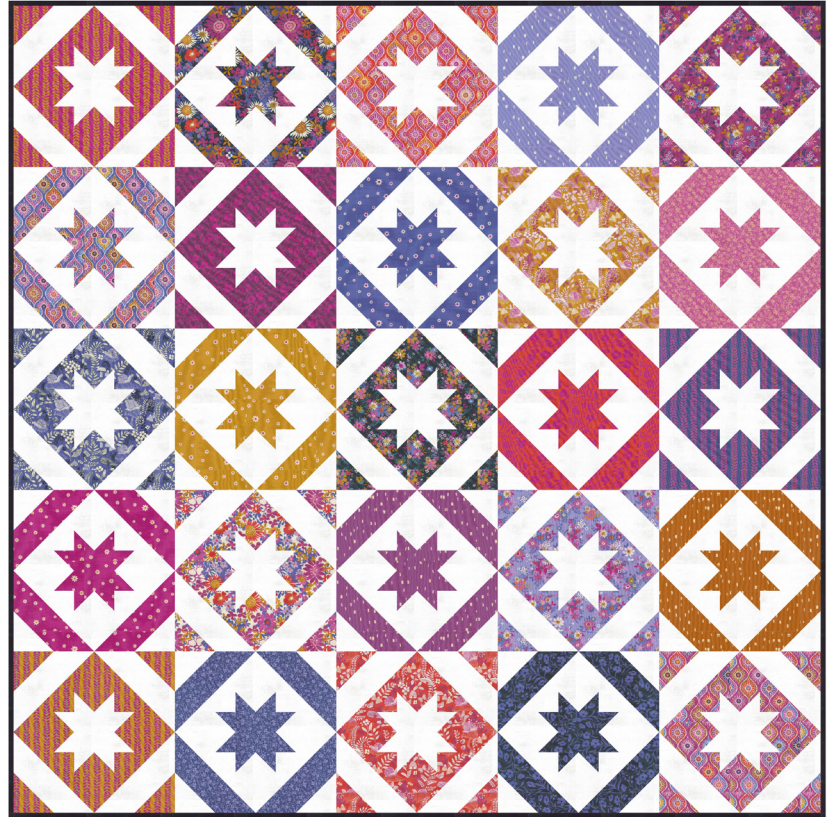

Playful Posies

Happy Quilting • 59" x 70"

HQ 138

Retail \$10.00

How They Shine

Happy Quilting • 80" x 80"

HQ 135

Retail \$10.00