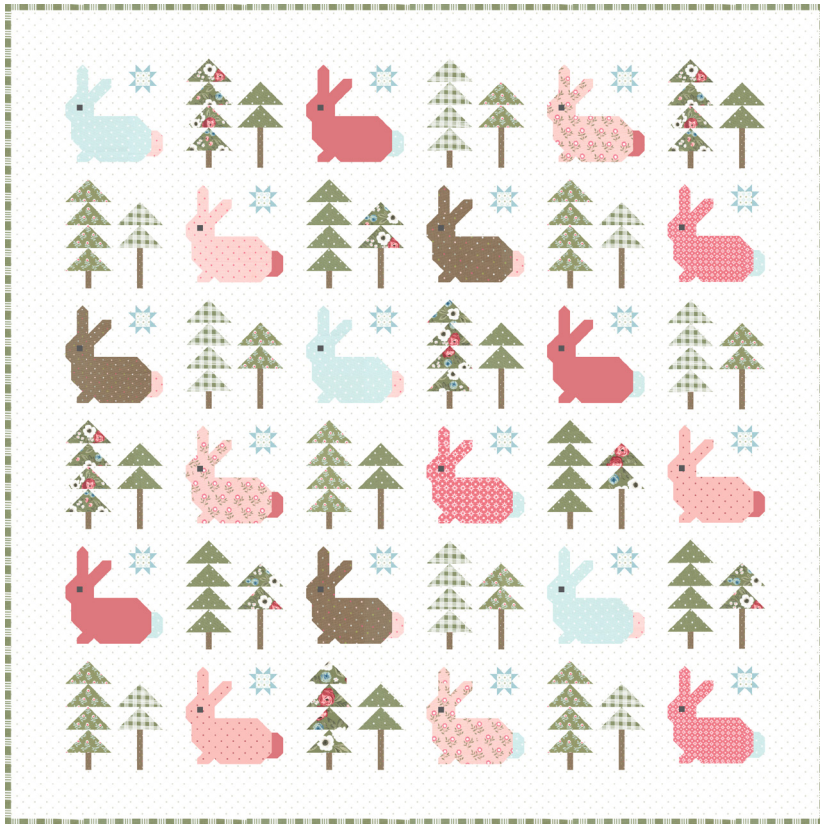

Lovestruck

Lella Boutique

moda
FABRICS + SUPPLIES®

Wild Hare

Lella Boutique • 71 1/2" x 71 1/2"

LB 219

Retail \$10.00

Yardage Requirements