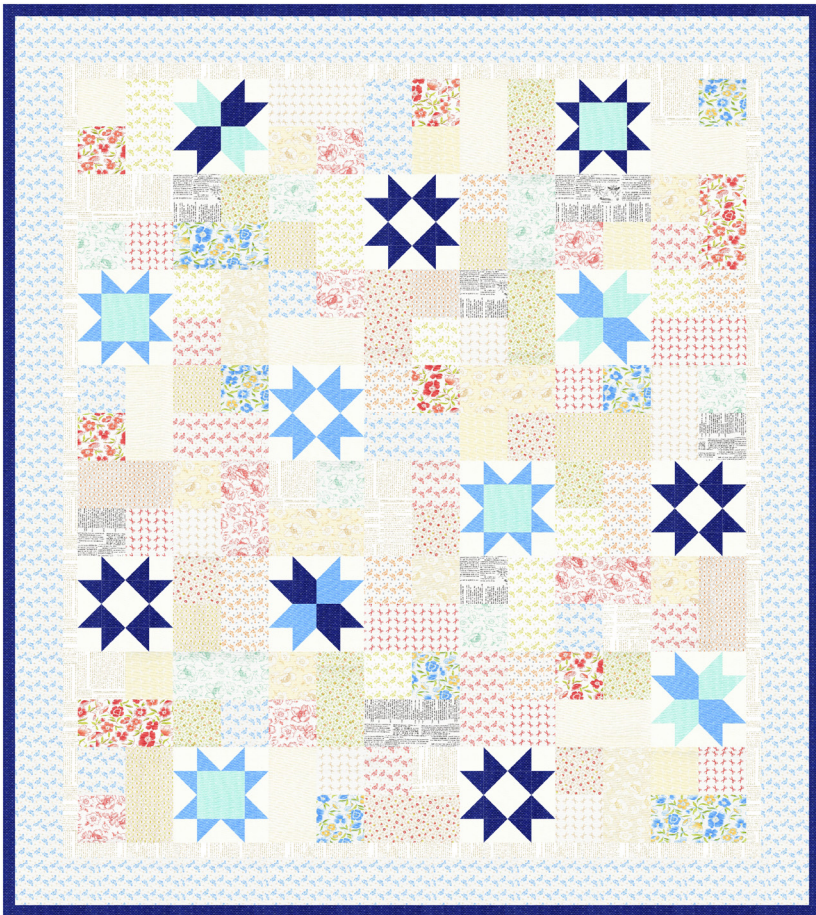

Galaxy

Fig Tree & Co. • 67" x 75"

FTQ 1952   Retail $10.75   7 87790 28505 2

Blue Version