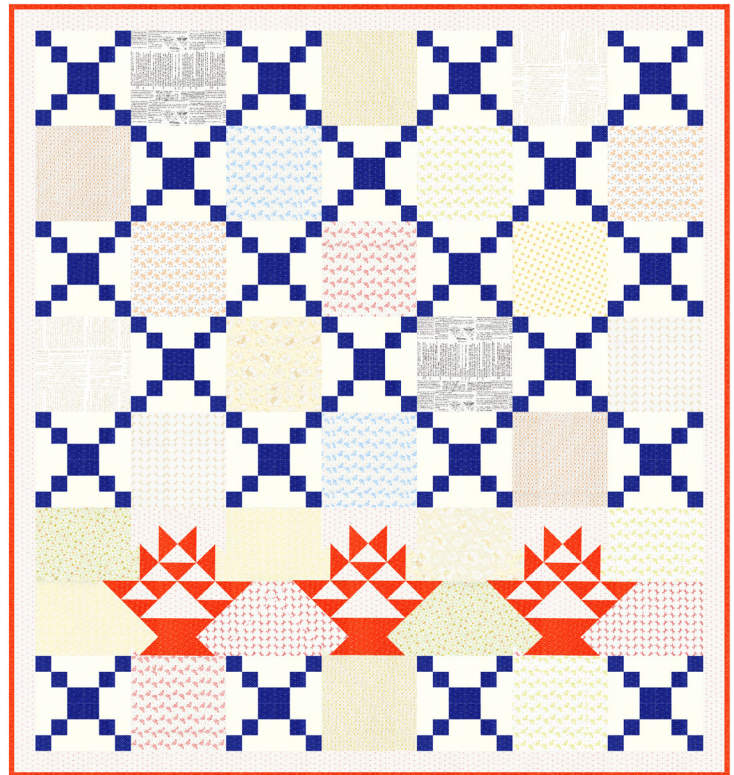

Galaxy

Fig Tree & Co. • 67" x 75"

FTQ 1952 Retail \$10.75 7 87790 28505 2

Blue Version

Rendezvous

Fig Tree & Co. • 67 1/2" x 72 1/2"

FTQ 1951 Retail \$10.75 7 87790 28495 6

Yardage Requirements	1 Quilt	10 Quilts
----------------------	---------	-----------