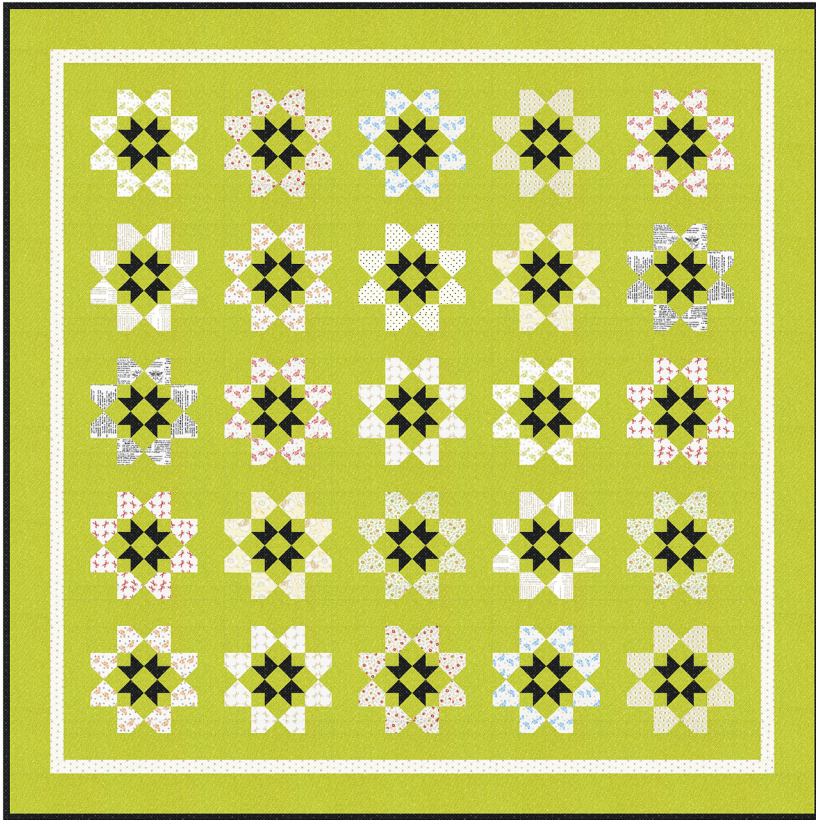

Asters - Small Version

Fig Tree & Co. • 60 1/2" x 60 1/2"

FTQ 1950

Retail $10.75

Green Background