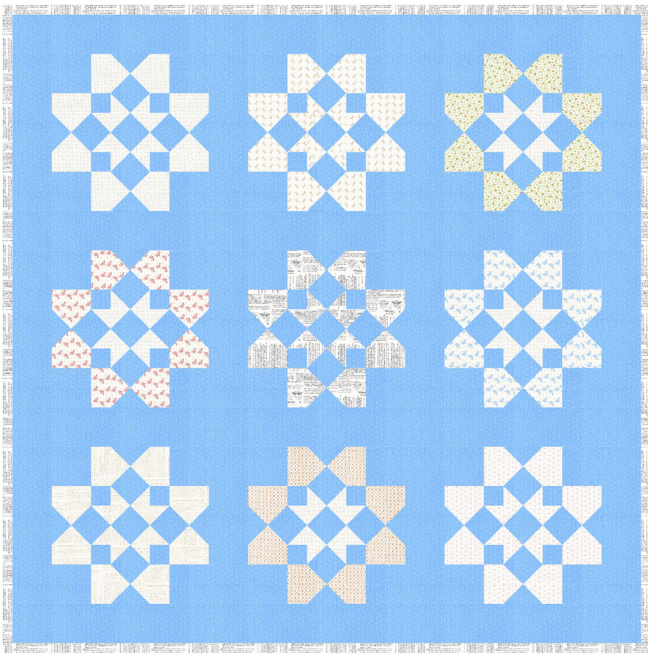

Asters - Large Version

Fig Tree & Co. • 66" x 66"

FTQ 1950

Retail \$10.75

Yardage Requirements	1 Quilt	10 Quilts
----------------------	---------	-----------

	20488 85 Block 1/4 yd	2 1/2 yds
	20483 12 Block 1/4 yd	2 1/2 yds
	20481 12 Block 1/4 yd	2 1/2 yds
	20481 21 Block 1/4 yd	2 1/2 yds
	20483 21 Block 1/4 yd	2 1/2 yds
	20484 11 Block 1/4 yd	2 1/2 yds
	20484 21 Block 1/4 yd	2 1/2 yds
	20484 22 Block 1/4 yd	2 1/2 yds
	20486 21 Block 1/4 yd	2 1/2 yds
	20486 11 Block 1/4 yd	2 1/2 yds
	20488 76 Background 3 1/2 yds	35 yds
	20486 11 Binding 5/8 yd	6 1/4 yds
	20480 21 Backing 4 1/8 yds	41 1/4 yds

Yardage Requirements	1 Quilt	10 Quilts
----------------------	---------	-----------

	20485 21 Block 1/4 yd	2 1/2 yds
	20483 12 Block 1/4 yd	2 1/2 yds
	20481 12 Block 1/4 yd	2 1/2 yds
	20481 21 Block 1/4 yd	2 1/2 yds
	20483 21 Block 1/4 yd	2 1/2 yds
	20484 23 Block 1/4 yd	2 1/2 yds
	20484 21 Block 1/4 yd	2 1/2 yds
	20484 22 Block 1/4 yd	2 1/2 yds
	20486 21 Block 1/4 yd	2 1/2 yds
	20486 11 Block 1/4 yd	2 1/2 yds
	20488 74 Background 3 1/2 yds	35 yds
	20486 11 Binding 5/8 yd	6 1/4 yds
	20481 22 Backing 4 1/8 yds	41 1/4 yds

10 Quilts

20481 12

Blocks

1/4 yd

2 1/2 yds

20482 11

Blocks

1/4 yd