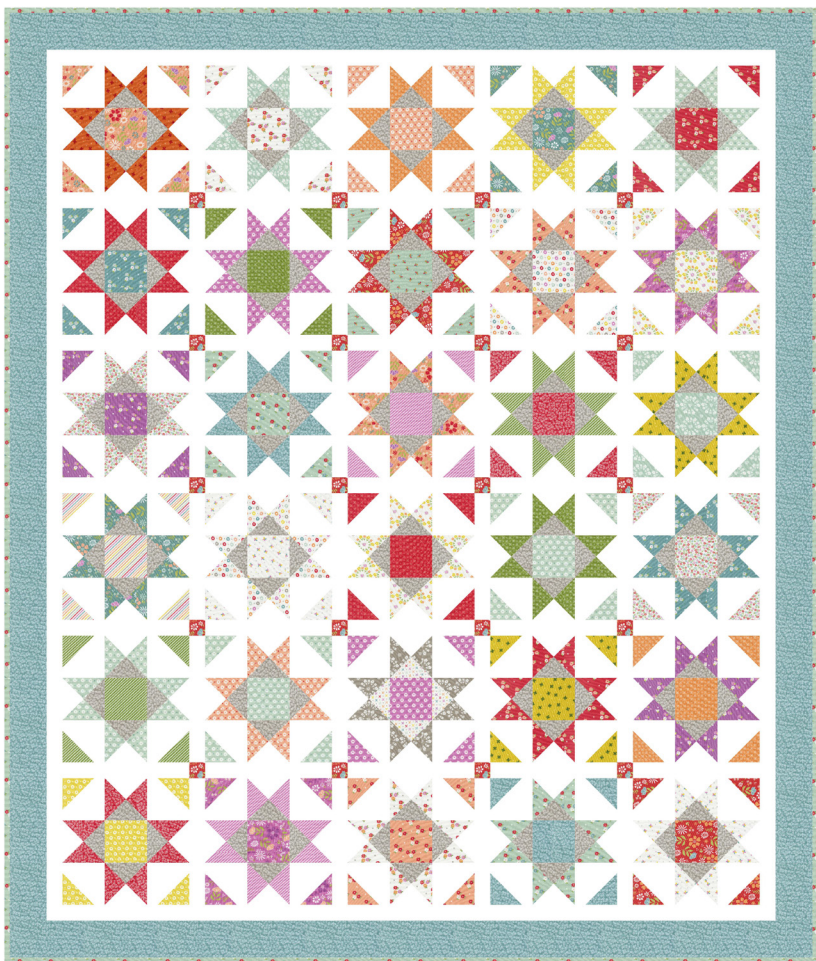

1 3/8 yds 13 3/4 yds

Laguna Sunrise

by Sherri & Chelsi

Shine Remix

Quilting Life Designs • 3 sizes

QLD 248

Retail \$10.00

YARDAGES FOR BED SIZE 76 1/2" x 90"