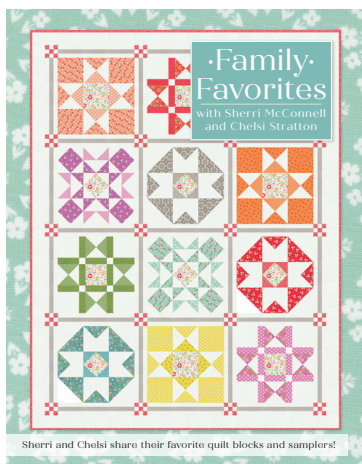

Yardage Requirements	1 Quilt	10 Quilts

	37680AB 7 52106 78957 9	Blocks 1 AB 10 ABs
	37680 11 7 52106 78964 7	Blocks 1/2 yd 5 yds
	37685 31 7 52106 78991 3	Background 5 1/4 52 1/2 yds
	37687 12 7 52106 78997 5	Sashing 7/8 yd 8 yds
	37685 16 7 52106 78989 0	Cornerstones 3/8 yd 3 3/4 yds
	37680 11 7 52106 78964 7	Backing 5 3/4 yds 57 1/2 yds
	37685 16 7 52106 78989 0	Binding 7/8 yd 8 3/4 yds