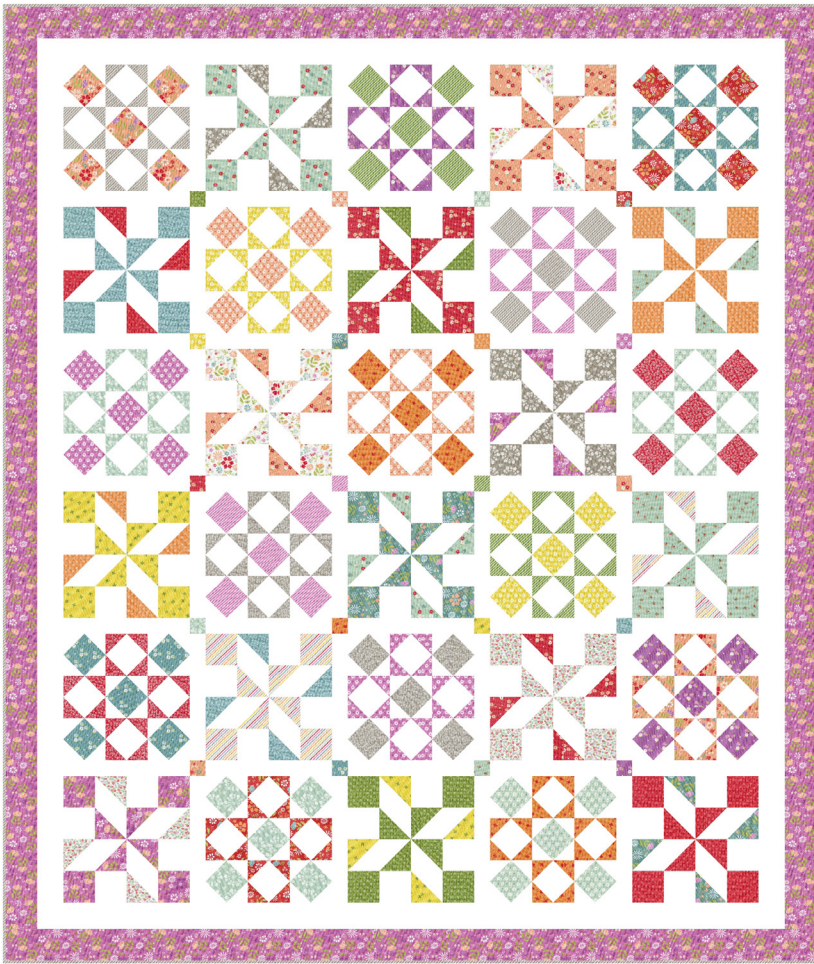

by Sherri & Chelsi

Aurora

Chelsi Stratton Designs • 77 1/2" x 91"

CSD 163

Retail \$10.00

Yardage Requirements

1 Quilt

10 Quilts