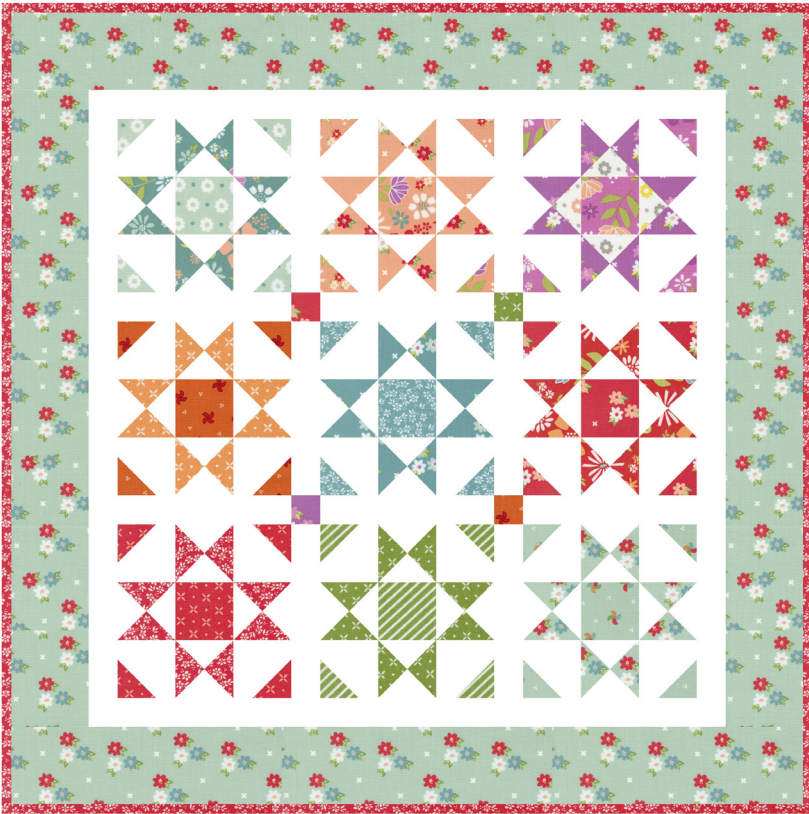

Shine Remix

Quilting Life Designs • 3 sizes

QLD 248

Retail $10.00

YARDAGES FOR MINI SIZE 21" x 21"

Yardage Requirements	1 Quilt	10 Quilts

	37680 13 7 52106 78965 4	Blocks F8	1 1/4 yds
	37680 14 7 52106 78966 1	Blocks F8	1 1/4 yds
	37680 16 7 52106 78967 8	Blocks F8	1 1/4 yds
	37680 18 7 52106 78968 5	Blocks F8	1 1/4 yds
	37682 13 7 52106 78973 9	Blocks F8	1 1/4 yds
	37682 15 7 52106 78974 6	Blocks F8	1 1/4 yds
	37682 16 7 52106 78975 3	Blocks F8	1 1/4 yds
	37682 17 7 52106 78976 0	Blocks F8	1 1/4 yds
	37682 18 7 52106 78977 7	Blocks F8	1 1/4 yds
	37683 15 7 52106 78981 4	Blocks F8	1 1/4 yds

	37684 15 7 52106 78984 5	Blocks F8	1 1/4 yds
	37684 19 7 52106 78985 2	Blocks F8	1 1/4 yds
	37685 16 7 52106 78989 0	Blocks F8	1 1/4 yds
	37685 18 7 52106 78990 6	Blocks F8	1 1/4 yds
	37686 16 7 52106 78993 7	Blocks F8	1 1/4 yds
	37686 19 7 52106 78994 4	Blocks F8	1 1/4 yds
	37686 21 7 52106 78995 1	Blocks F8	1 1/4 yds
	37687 21 7 52106 78999 9	Blocks F8	1 1/4 yds
	37685 31 7 52106 78991 3	Background	1/2 yd 5 yds
	37682 15 7 52106 78974 6	Border	1/4 yd 2 1/2 yds
	37684 11 7 52106 78983 8	Backing	3/4 yd 7 1/2 yds
	37685 16 7 52106 78989 0	Binding	1/4 yd 2 1/2 yds