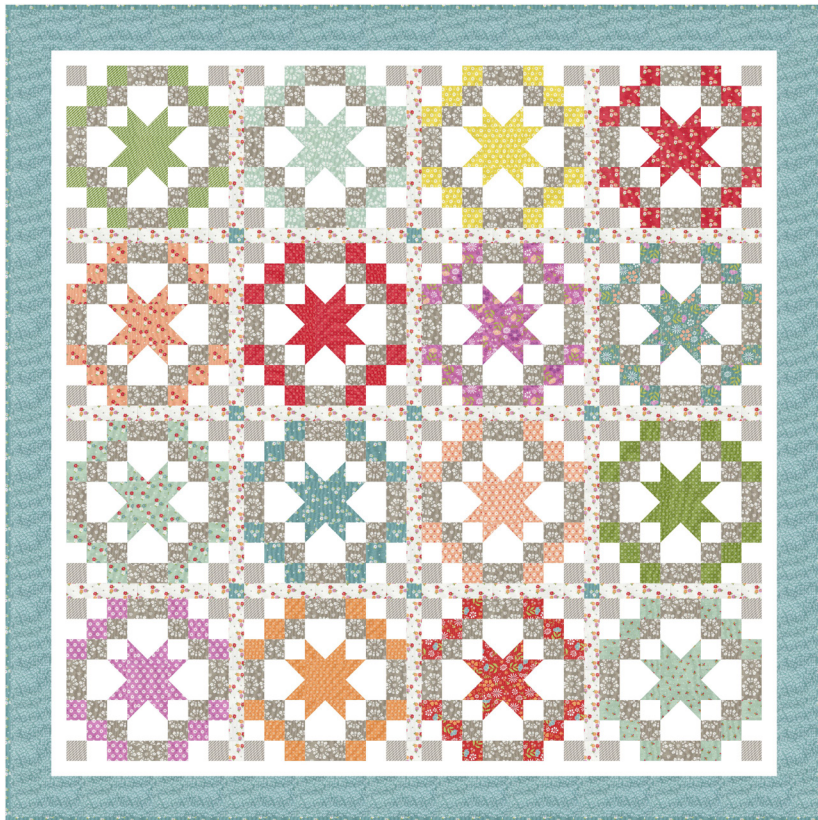

Laguna Sunrise

by Sherri & Chelsi

Good Vibes

Quilting Life Designs • 80" x 80"

QLD 247

Retail \$10.00

Yardage Requirements	1 Quilt	10 Quilts
----------------------	---------	-----------

	37680 14 7 52106 78966 1	Blocks F8	1 1/4 yds
	37680 16 7 52106 78967 8	Blocks F8	1 1/4 yds
	37680 18 7 52106 78968 5	Blocks F8	1 1/4 yds
	37681 15 7 52106 78971 5	Blocks F8	1 1/4 yds
	37682 13 7 52106 78973 9	Blocks F8	1 1/4 yds
	37682 15 7 52106 78974 6	Blocks F8	1 1/4 yds
	37682 16 7 52106 78975 3	Blocks F8	1 1/4 yds
	37682 18 7 52106 78977 7	Blocks F8	1 1/4 yds