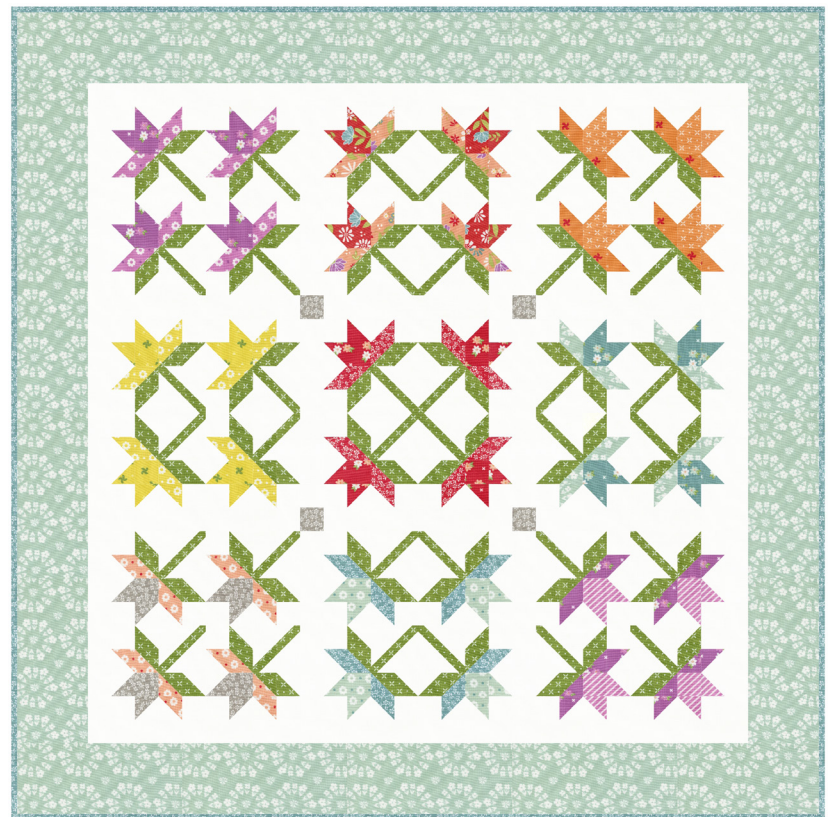

Yardage Requirements

1 Quilt

10 Quilts

37680AB

Blocks

1 AB 10 ABs

37685 31

Bkgd, inner border

1 1/2 yds 15 yds

37684 11

Sashing

7/8 yd 8 3/4 yds

37682 15

Outer border

1 1/8 yds 11 1/4 yds

37686 11

Backing

5 1/2 yds 55 yds

37685 18

Binding

3/4 yd 7 1/2 yds

Yardage Requirements

1 Quilt

10 Quilts

37680PP

Blocks

2 PPs 20 PPs

37686 21

Leaves, stems

5/8 yd 6 1/4 yds

37685 31

Bkgd, inner border

1 yd 10 yds

37681 15

Outer border

1/2 yd 5 yds

37681 11

Backing

1 1/4 yds 12 1/2 yds

37685 18

Binding

3/8 yd 3 3/4 yds