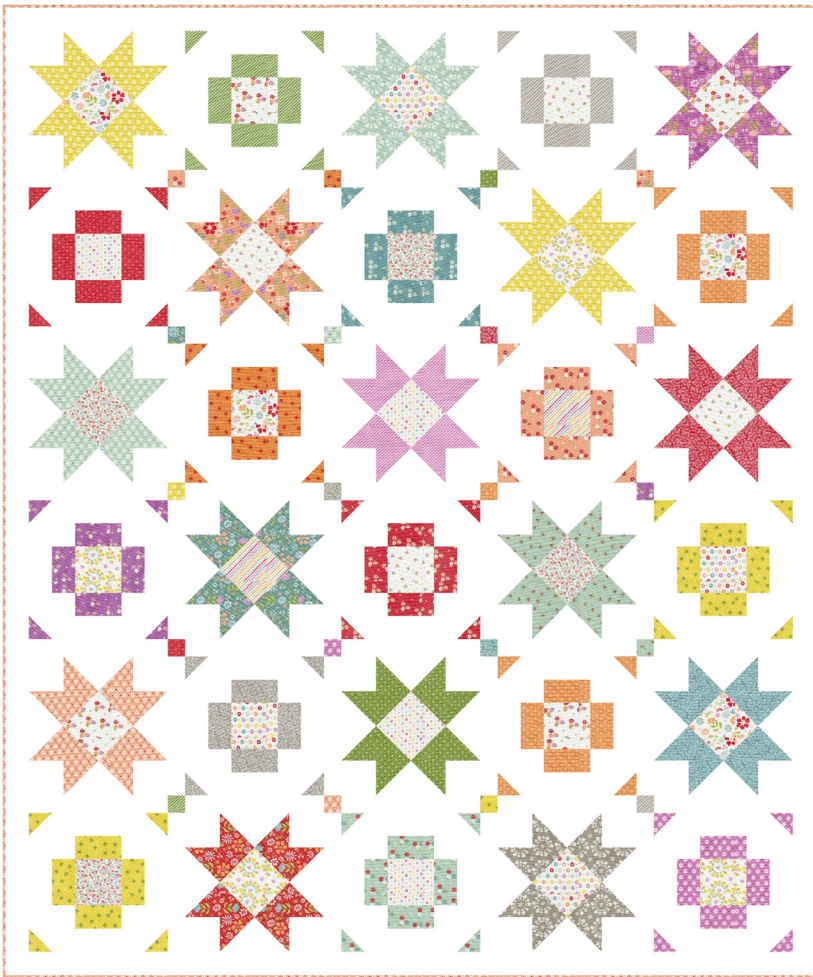

Yardage Requirements

1 Quilt

10 Quilts

37680AB

Blocks, posts

1 AB 10 ABs

37685 31

Background

4 3/4 yds 47 1/2 yds

37684 11

Backing

5 yds 50 yds

37683 13

Binding

3/4 yd 7 1/2 yds

Yardage Requirements

1 Quilt

10 Quilts

37680F8

Blocks, posts

1 F8 10 F8s

37686 19

Blocks, border

1 yd 10 yds

37683 20

Blocks, binding

1 yd 10 yds

37686 21

Leaves, stems

3/4 yd 7 1/2 yds

37687 21

Leaves, stems

3/4 yd 7 1/2 yds

37685 31

Background

4 yds 40 yds

37682 11

Backing

5 yds 50 yds