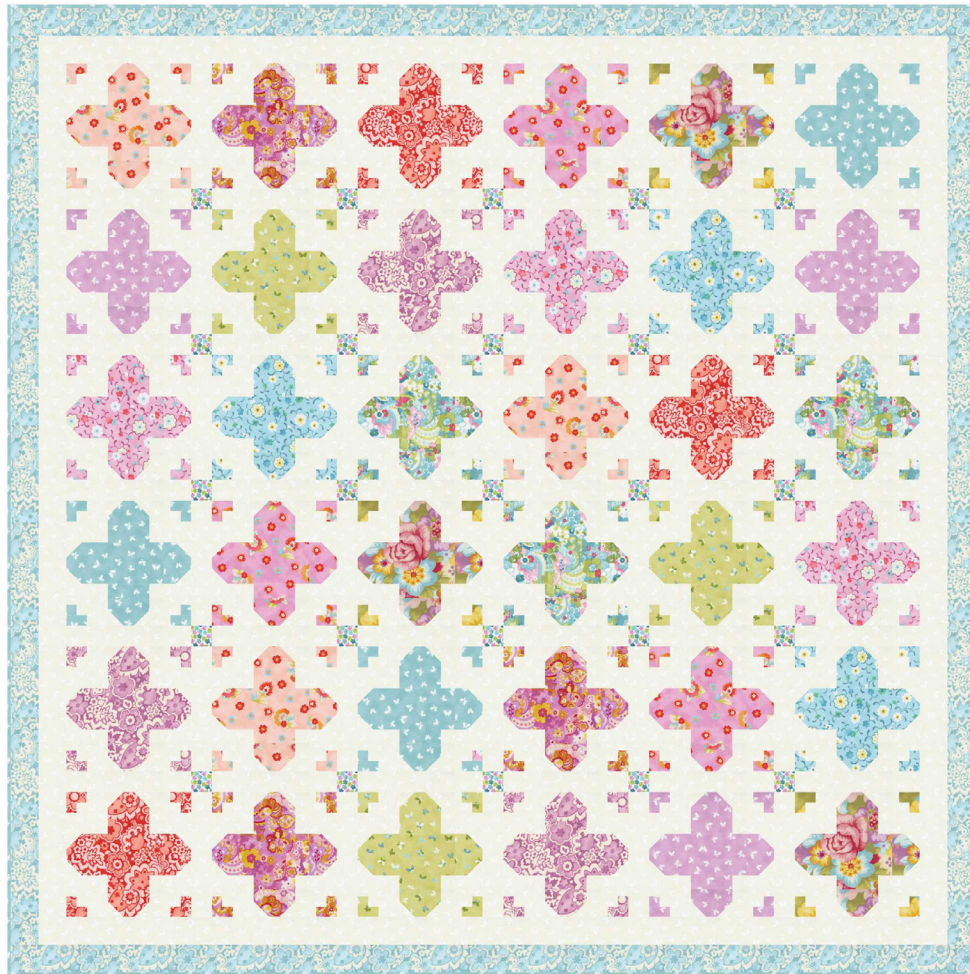

Jolie
 Chez Mai

moda
 FABRICS + SUPPLIES®

Easy Does It

Wendy Sheppard • 69 1/2" x 69 1/2"

WS 51

Retail \$12.50

Yardage Requirements	1 Quilt	10 Quilts
 33696 11 7 52106 70139 7	Background 3 3/8	33 3/4 yds
 33692 13 7 52106 70127 4	Pieced blocks FQ	2 1/2 yds
 33691 14 7 52106 70124 3	Pieced blocks FQ	2 1/2 yds
 33693 20 7 52106 70131 1	Pieced blocks FQ	2 1/2 yds
 33692 14 7 52106 70128 1	Pieced blocks FQ	2 1/2 yds
 33690 12 7 52106 70121 2	Pieced blocks FQ	2 1/2 yds
 33696 19 7 52106 70141 0	Pieced blocks FQ	2 1/2 yds
 33696 20 7 52106 70142 7	Pieced blocks FQ	2 1/2 yds
 33696 15 7 52106 70140 3	Pieced blocks FQ	2 1/2 yds

Yardage Requirements	1 Quilt	10 Quilts
 33693 13 7 52106 70130 4	Pieced blocks FQ	2 1/2 yds
 33694 14 7 52106 70134 2	Pieced blocks FQ	2 1/2 yds
 33694 12 7 52106 70132 8	Pieced blocks FQ	2 1/2 yds
 33691 16 7 52106 70125 0	Pieced blocks FQ	2 1/2 yds
 33695 12 7 52106 70137 3	Cornerstones F8	1 1/4 yds
 33693 11 7 52106 70129 8	Outer border 5/8	6 1/4 yds
 33696 19 7 52106 70141 0	Binding 5/8	6 1/4 yds
 33692 11 7 52106 70126 7	Backing 4 3/8	43 3/4 yds

Jolie

Chez Mai

Emmy

The Quilt Factory • 70" x 89"

QF 2212

Retail \$12.00

Yardage Requirements	1 Quilt	10 Quilts
----------------------	---------	-----------

 7 52106 70125 0	33691 16	Block 1 3/8 yds 13 3/4 yds
 7 52106 70129 8	33693 11	Sashing, border 1 3/4 yds 7 1/2 yds
 7 52106 70135 9	33694 15	Block 1/4 yds 2 1/2 yds
 7 52106 70137 3	33695 12	Block, border 2 1 3/4 yds 17 1/2 yds
 7 52106 70139 7	33696 11	Block, border 2, border 2, 3 corners 2 1/2 yds 25 yds
 7 52106 93078 0	9900 188	Block 1/4 yds 2 1/2 yds
 7 52106 08562 6	9900 263	Block, sashing posts, border 1, 2 and 3 corners, binding 1 1/2 yds 15 yds