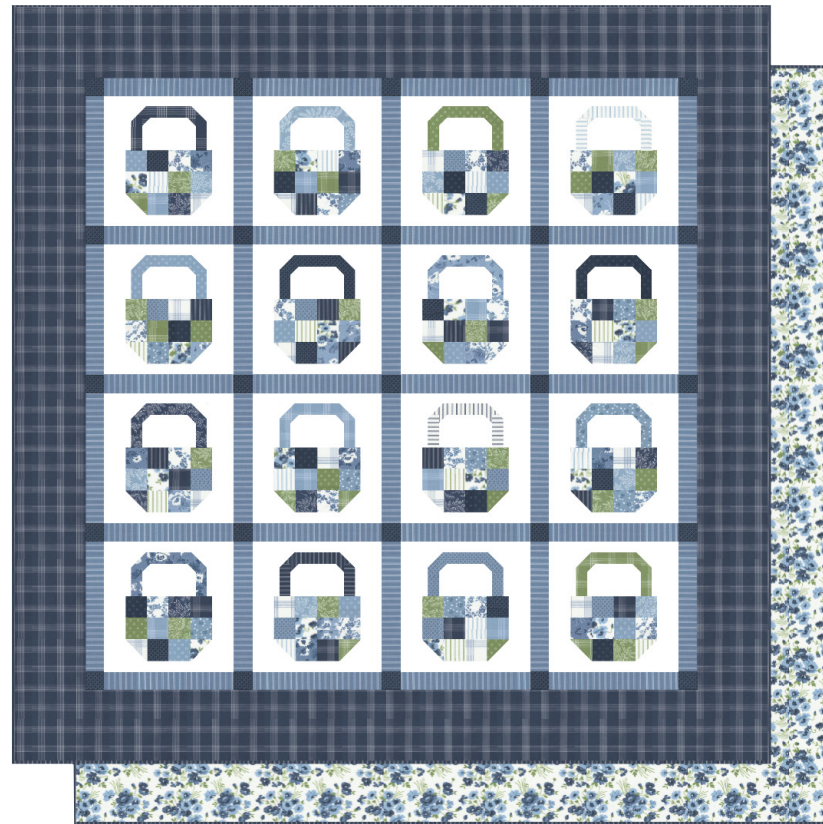

MODA COLLECTOR SERIES TINS

moda
FABRICS + SUPPLIES®

JULY 2025 DELIVERY

NANTUCKET SUMMER

camille roskelley