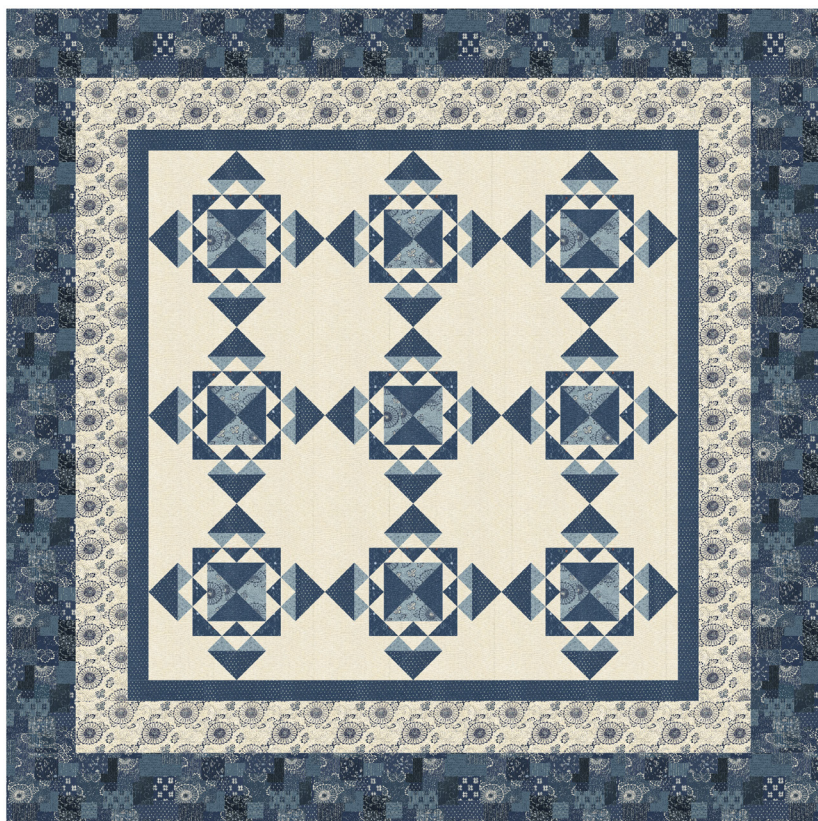

4 1/2 yds

45 yds

INDIGO BLOOMING

Debbie Maddy

Hana

Calico Carriage Quilt Design • Multiple Sizes

CCQD 183

Retail \$10.00