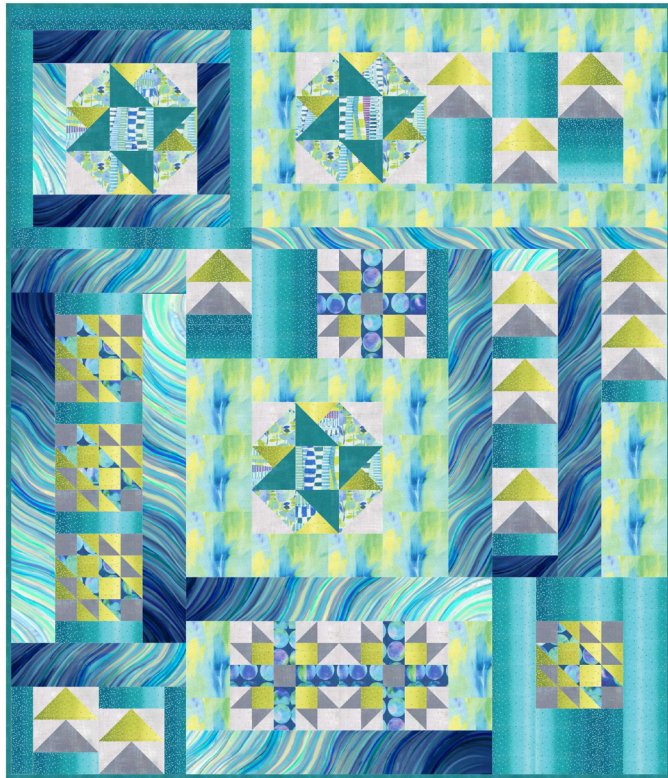

# GRADIENTS AURAS

by *moda*

## Island Time

Designs by Lavender Lime • 60 1/2" x 70 1/2"

DLL 209

Retail \$18.00

Blue Version

Pink Version

Yardage Requirements		1 Quilt	10 Quilts
	<b>11176 18</b> 	Blocks <b>3/4 yd</b>	7 1/2 yds
	<b>11176 209</b> 	Blocks <b>1 1/4 yds</b>	12 1/2 yds
	<b>30150 228</b> 	Blocks <b>1/4 yd</b>	2 1/2 yds
	<b>30150 354</b> 	Blocks <b>3/4 yd</b>	7 1/2 yds
	<b>30150 360</b> 	Blocks <b>7/8 yd</b>	8 3/4 yds
	<b>33730 14</b> 	Blocks <b>1/4 yd</b>	2 1/2 yds
	<b>33734 17</b> 	Blocks <b>3/8 yd</b>	3 3/4 yds
	<b>33735 14</b> 	Blocks <b>1/4 yd</b>	2 1/2 yds
	<b>33736 13</b> 	Blocks <b>1 1/2 yds</b>	15 yds
	<b>33738 14</b> 	Blocks <b>1 1/4 yds</b>	12 1/2 yds
	<b>30150 228</b> 	Binding <b>5/8 yd</b>	6 1/4 yds
	<b>33730 14</b> 	Backing <b>4 1/2 yds</b>	45 yds