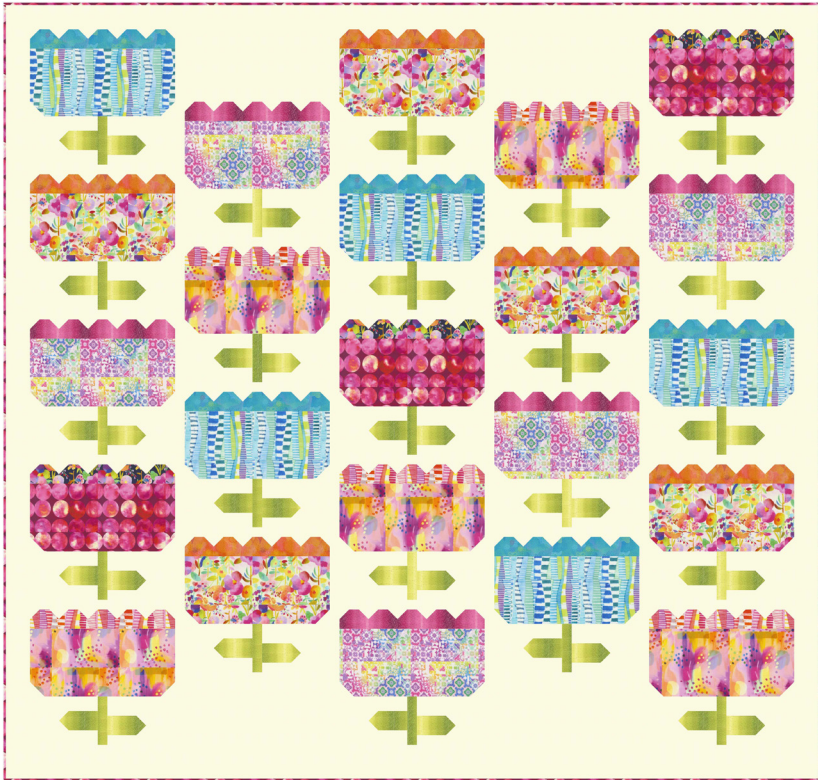

## Island Time

Designs by Lavender Lime • 60 1/2" x 70 1/2"

DLL 209

Retail \$18.00

Blue Version

Pink Version

Yardage Requirements		1 Quilt	10 Quilts
	<b>11176 18</b> 	Blocks <b>3/4 yd</b>	7 1/2 yds
	<b>11176 209</b> 	Blocks <b>1 1/4 yds</b>	12 1/2 yds
	<b>30150 228</b> 	Blocks <b>1/4 yd</b>	2 1/2 yds
	<b>30150 354</b> 	Blocks <b>3/4 yd</b>	7 1/2 yds
	<b>30150 360</b> 	Blocks <b>7/8 yd</b>	8 3/4 yds
	<b>33730 14</b> 	Blocks <b>1/4 yd</b>	2 1/2 yds
	<b>33734 17</b> 	Blocks <b>3/8 yd</b>	3 3/4 yds
	<b>33735 14</b> 	Blocks <b>1/4 yd</b>	2 1/2 yds
	<b>33736 13</b> 	Blocks <b>1 1/2 yds</b>	15 yds
	<b>33738 14</b> 	Blocks <b>1 1/4 yds</b>	12 1/2 yds
	<b>30150 228</b> 	Binding <b>5/8 yd</b>	6 1/4 yds
	<b>33730 14</b> 	Backing <b>4 1/2 yds</b>	45 yds

# GRADIENTS AURAS

by *moda*

*moda*  
FABRICS + SUPPLIES®

## Lollies

Wendy Sheppard • 84" x 80"

WS 65

Retail \$12.50

## Yardage Requirements

1 Quilt

10 Quilts

	<b>9900 218</b> 	Background (Dark)	<b>4 yds</b>	40 yds
	<b>9900 60</b> 	Background (Light)	<b>4 yds</b>	40 yds
	<b>11176 18</b> 	Blocks	<b>5/8 yds</b>	6 1/4 yds
	<b>33737 17</b> 	Blocks	<b>1/4 yd</b>	2 1/2 yds
	<b>33737 15</b> 	Blocks	<b>1/4 yd</b>	2 1/2 yds
	<b>11176 201</b> 	Blocks	<b>1/4 yd</b>	2 1/2 yds
	<b>33730 15</b> 	Blocks	<b>1/4 yd</b>	2 1/2 yds
	<b>33735 13</b> 	Blocks	<b>1/4 yd</b>	2 1/2 yds
	<b>33735 14</b> 	Blocks	<b>3/4 yd</b>	7 1/2 yds
	<b>33730 11</b> 	Blocks	<b>3/4 yd</b>	7 1/2 yds
	<b>33733 11</b> 	Blocks	<b>3/4 yd</b>	7 1/2 yds
	<b>33734 16</b> 	Blocks	<b>3/4 yd</b>	7 1/2 yds
	<b>33731 12</b> 	Blocks	<b>3/4 yd</b>	7 1/2 yds
	<b>33734 16</b> 	Binding	<b>3/4 yd</b>	7 1/2 yds
	<b>11082 12</b> 	Backing	<b>2 1/2 yds</b>	25 yds