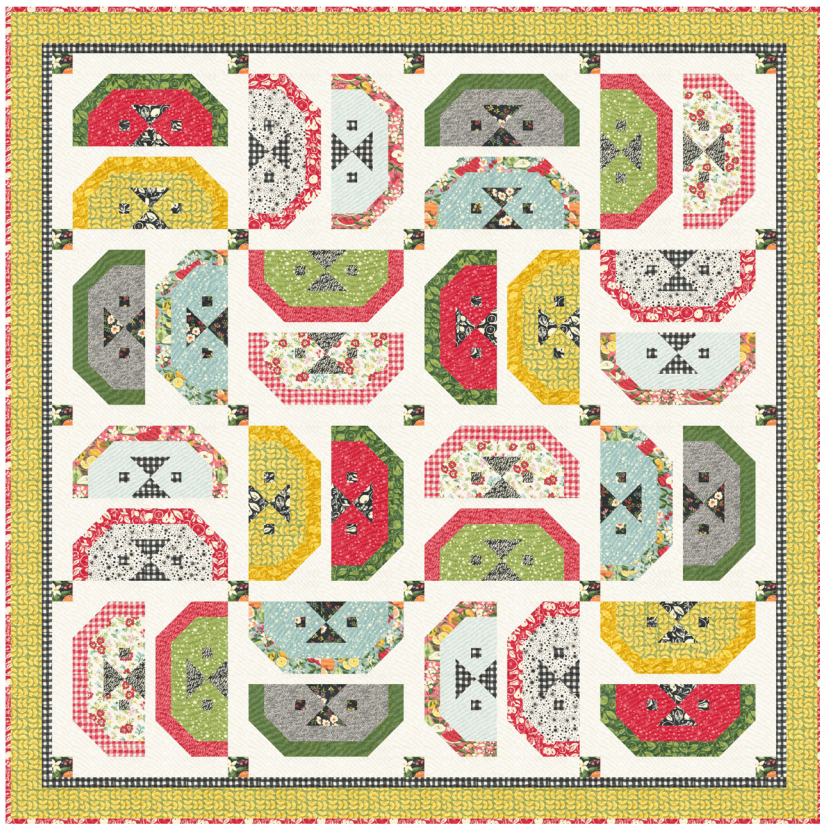

Fresh Slice
BasicGrey • 78" x 78"
BG PAT067 Retail \$10.00

Yardage Requirements

	1 Quilt	10 Quilts
--	---------	-----------

- 
30732 16 fruit accent
3/8 yd 3 3/4 yds
- 
30736 11 background, sashing
2 5/8 yds 26 1/4 yds
- 
30732 17 fruit accent
3/8 yd 3 3/4 yds
- 
30734 15 fruit, border
1 1/2 yds 15 yds
- 
30732 18 fruit seeds
1/4 yd 2 1/2 yds
- 
30736 13 fruit
1/2 yd 5 yds
- 
30732 14 fruit accent, binding
1 1/8 yds 11 1/4 yds
- 
30730 12 fruit accent
3/8 yd 3 3/4 yds
- 
30736 12 fruit
1/2 yd 5 yds

- 
30738 18 fruit seeds, border
5/8 yd 6 1/4 yds
- 
30737 12 fruit
1/2 yd 5 yds
- 
30730 16 fruit accent
3/8 yd 3 3/4 yds
- 
30737 17 fruit accent
3/8 yd 3 3/4 yds
- 
30736 18 fruit
1/2 yd 5 yds
- 
30731 17 fruit seeds
1/4 yd 2 1/2 yds
- 
30737 13 fruit
1/2 yd 5 yds
- 
30735 12 fruit accent
3/8 yd 3 3/4 yds
- 
30738 12 fruit accent
3/8 yd 3 3/4 yds
- 
30736 17 fruit
1/2 yd 5 yds
- 
30735 18 fruit seeds
1/4 yd 2 1/2 yds
- 
30731 11 fruit
1/2 yd 5 yds
- 
30730 17 cornerstones
1/4 yd 2 1/2 yds
- 
30730 12 backing
7 1/4 yds 72 1/2 yds

1 Quilt

10 Quilts

cream version

30730PP

blocks

2 Charm Packs 20 Charm Packs

30150 561

background

border

7/8 yd 8 3/4 yds

30730 16

backing

5 yds 50 yds

inverse version

30730PP

blocks