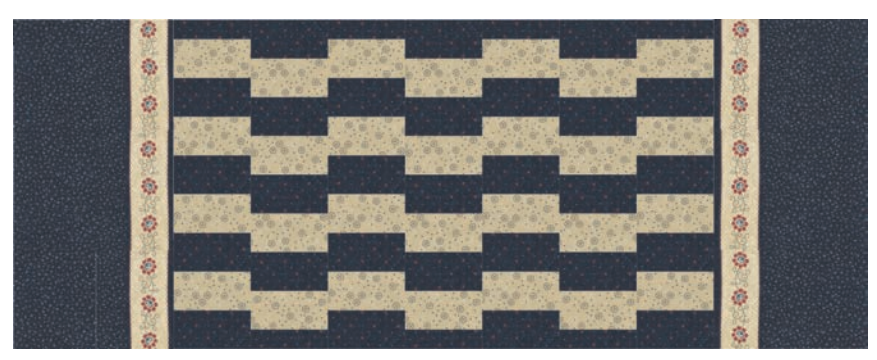

Yardage Requirements

1 quilt 10 quilts

9691 14
blocks, border stripe
5/8 yd yd 6.25 yds

9693 22
blocks
1/4 yd yd 2.5 yds

9693 14
binding
1/3 yd yd 3.33 yds