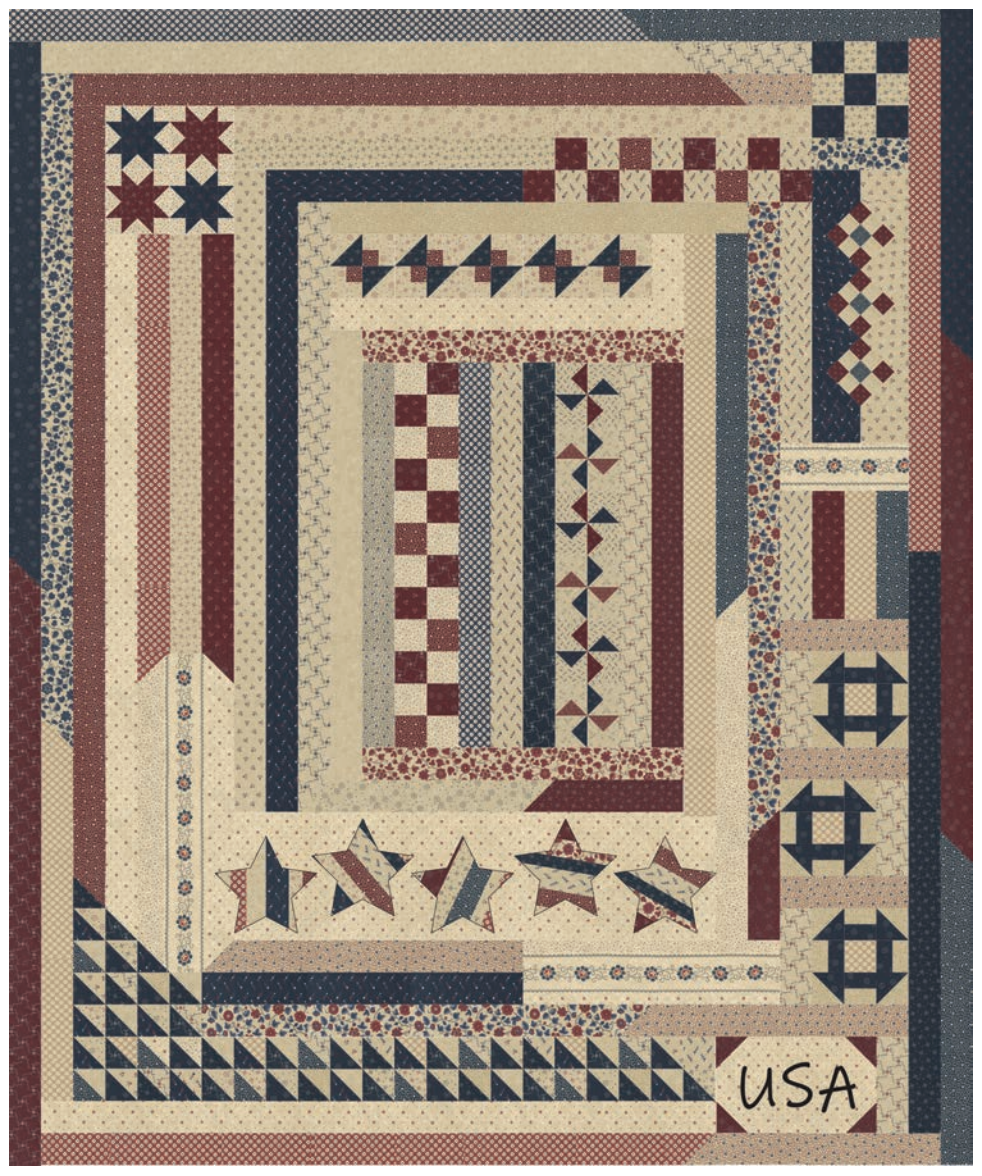

Freedom Road

Kansas Troubles Quilters

Group Ships May, 2022

USA (United Scraps of America) by Kansas Troubles Quilters

KT 22090
60" x 72" \$12.95

Yardage Requirements		1 quilt	10 quilts
	9690JR	blocks	10
		1	10
	9690LC	blocks	10
		1	10
	9691 11	blocks	10 yds
		1 yd	10 yds
	9692 14	binding	6.25 yds
		5/8 yd	6.25 yds

Join the 6 Month USA Quilt-A-Long.
Details Coming Soon from KTQ.

Glory by Kansas Troubles Quilters

KT 22093
68" x 82" \$9.95

Yardage Requirements		1 quilt	10 quilts
	9697 11	star, pc border	6.25 yds
		5/8 yd	6.25 yds
	9693 21	stripes, pc border	6.25 yds
		5/8 yd	6.25 yds
	9694 21	stripes, pc border	6.25 yds
		5/8 yd	6.25 yds
	9693 13	stripes, pc border	6.25 yds
		5/8 yd	6.25 yds
	9694 13	stripes, pc border	6.25 yds
		5/8 yd	6.25 yds
	9695 13	stripes, pc border	6.25 yds
		5/8 yd	6.25 yds
	9693 14	star	7.5 yds
		3/4 yd	7.5 yds

Spongeware Stars

by Kansas Troubles Quilters

KT 22092
66" x 80" \$12.95

Yardage Requirements

1 quilt 10 quilts

9691 11
star bkgrd, 2nd border
3 1/2 yd 35 yds

9690 11
star center
fat 1/4 2.5 yds

9695 13
cornerstones
1/2 yd 5 yds