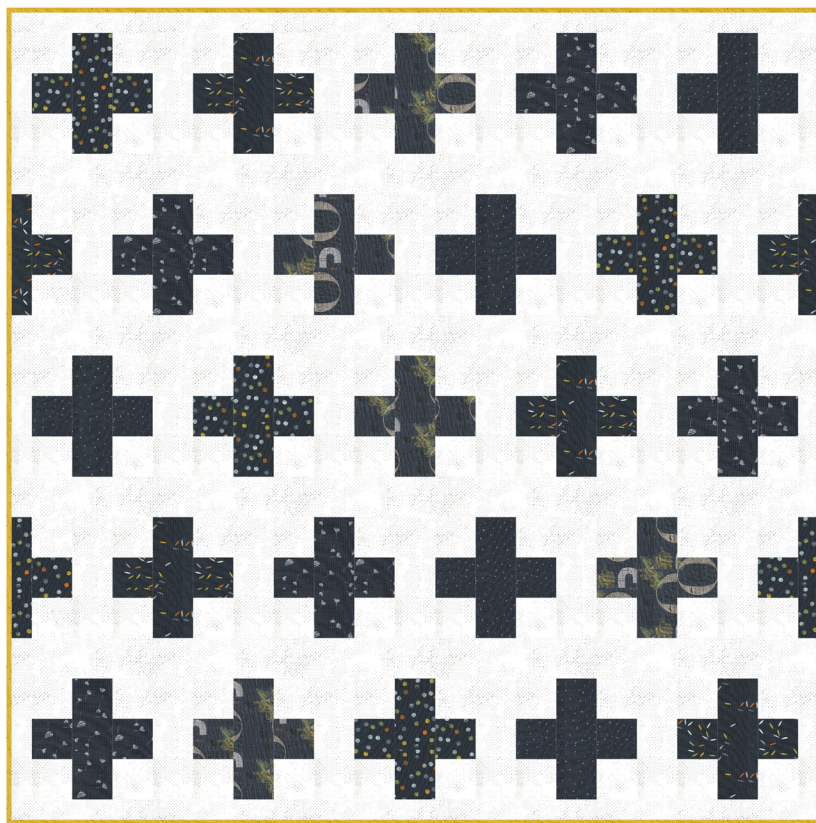

On the Plus Side

Zen Chic • 81" x 81"

ZC OPQP

Retail $12.90

Yardage Requirements

1 Quilt

10 Quilts

1810PP

blocks

1 PP

10 PPs

9900 135

blocks

1/8 yd

1 1/4 yds

9900 209

blocks

1/8 yd

1 1/4 yds

1814 12*

blocks

1 3/4 yds

17 1/2 yds

1814 20

blocks

1 3/4 yds

17 1/2 yds

1810 14*

backing

3 5/8 yds

36 1/4 yds

1815 17

binding

1/2 yd

5 yds

Yardage Requirements

1 Quilt

10 Quilts

1810 15*

blocks

1/2 yd

5 yds

1811 23*

blocks

1/2 yd

5 yds

1812 19*

blocks

1/2 yd

5 yds

1813 23*

blocks

1/2 yd

5 yds

1814 20

blocks

1/2 yd

5 yds

1660 132

background

4 yds

40 yds

11134 11

backing

2 3/8 yds

23 3/4 yds

1814 14

binding

5/8 yd

6 1/4 yds