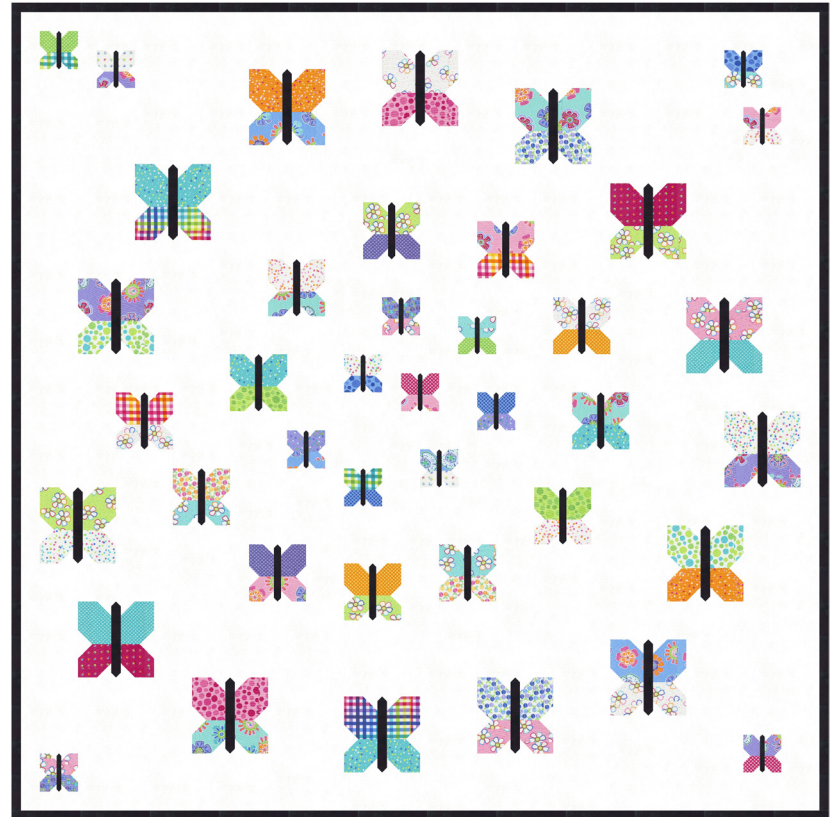

Butterfly Whirl

Happy Quilting • 84" x 84"

HQ 137

Retail $10.00

Yardage Requirements

1 Quilt

10 Quilts

22470LC

Blocks

1 LC

10 LCs

30150 165

Accent

3/8 yd

3 3/4 yds

22474 31

Background

6 1/4 yds

62 1/2 yds

22470 12

Backing

6 yds

60 yds

30150 165

Binding

2/3 yd

6 2/3 yds