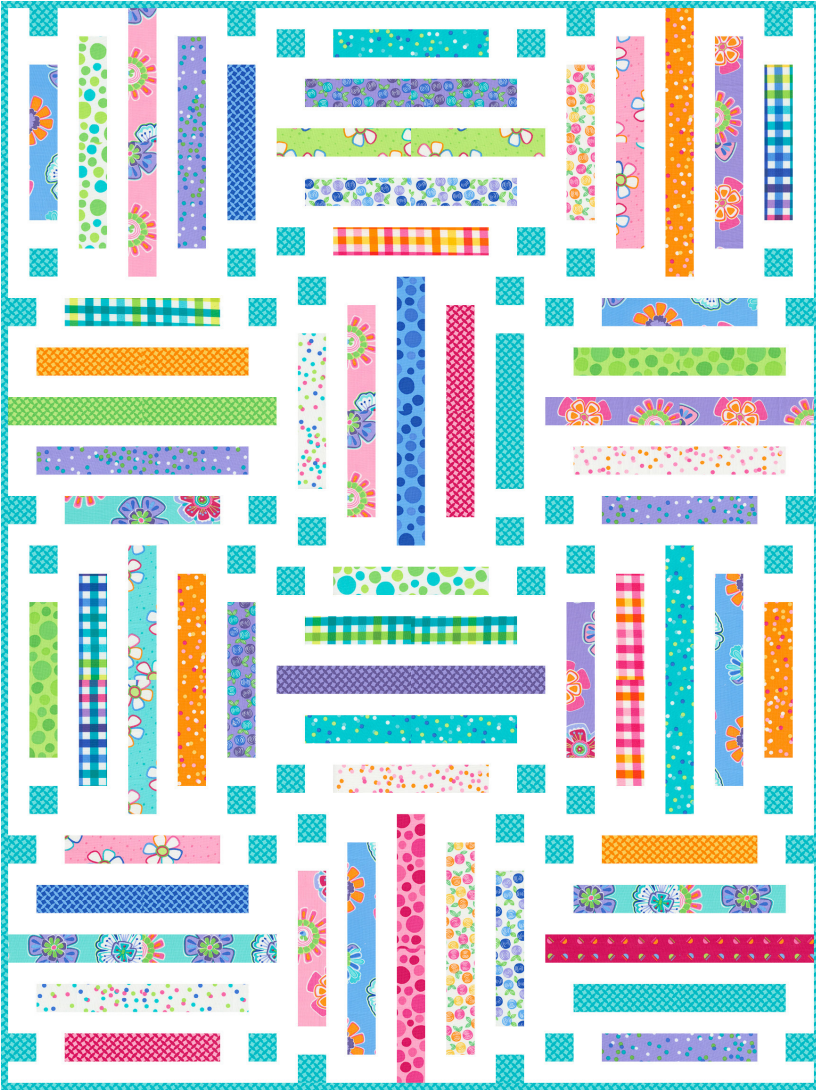

Wendy Sheppard • 46" x 61"

WS 36 Retail \$11.00 

Yardage Requirements

1 Quilt 10 Quilts

	22471 12 	Blocks	
		1/2 yd	5 yds
	22471 20 	Blocks	
		1/2 yd	5 yds
	22472 17 	Blocks	
		1/2 yd	5 yds
	22475 20 	Blocks	
		1/2 yd	5 yds
	22475 23 	Blocks	
		1/2 yd	5 yds
	22476 12 	Blocks, binding	
		1 yd	10 yds
	22476 26 	Blocks	
		1/2 yd	5 yds
	22477 11 	Blocks	
		1/2 yd	5 yds
	9900 200 	Background	
		2 1/2 yds	25 yds
	22471 11 	Backing	
		3 1/2 yds	35 yds

Yardage Requirements

1 Quilt 10 Quilts

	22470LC 	Blocks	
		1 LC	10 LCs
	22474 31 	Background	
		2 1/8 yds	21 1/4 yds
	22471 20 	Outer border	
		5/8 yd	6 1/4 yds
	22475 16 	Inner border	
		1/4 yd	2 1/2 yds
	22471 11 	Backing	
		4 yds	40 yds
	22472 17 	Binding	
		5/8 yd	6 1/4 yds

FIESTA!

ME and MY *sister* DESIGNS

Color Me Crayons

It's Sew Emma • 57 1/2" x 76 1/2"

ISE 130

Retail \$9.98

Yardage Requirements

1 Quilt

10 Quilts

22470JR

Blocks

1 JR

10 JRs

9900 200

Background

2 5/8 yds 26 1/4 yds