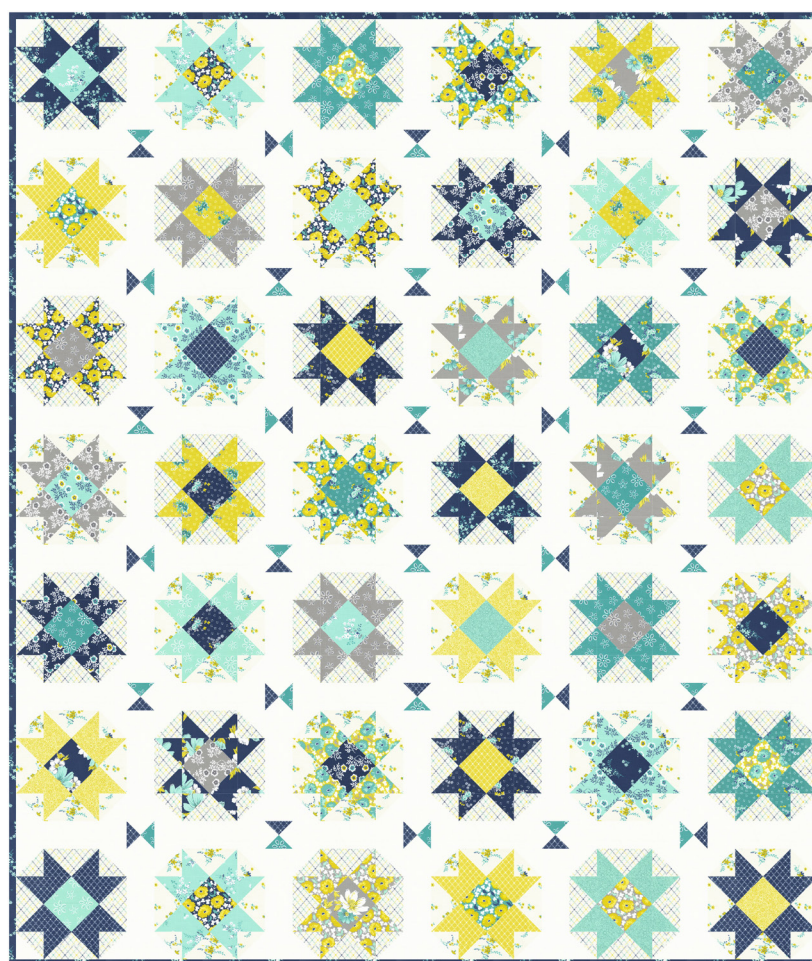

Yardage Requirements

1 Quilt

10 Quilts

23350AB

FQ Bundle (use 20)
1 AB 10 AB
Bundle Bundles

23352 11

Block Background
3/4 yd 7 1/2 yds

23357 11

Block Background
3/4 yd 7 1/2 yds

23355 21

Border
1/2 yd 5 yds

23352 15

Binding
1/2 yd 5 yds

23350 11

Backing
3 1/2 yds 35 yds

Yardage Requirements

1 Quilt

10 Quilts

23350AB

FQ Bundle (use 21)
1 AB 10 AB
Bundle Bundles

23352 11

Block Background
1 1/8 yds 11 1/4 yds

23357 11

Block Background
1 1/8 yds 11 1/4 yds

23355 21

Blocks & Bkgd
2 yds 20 yds

23352 15

Binding
5/8 yd 6 1/4 yds

23350 15

Backing
3 3/4 yds 37 1/2 yds