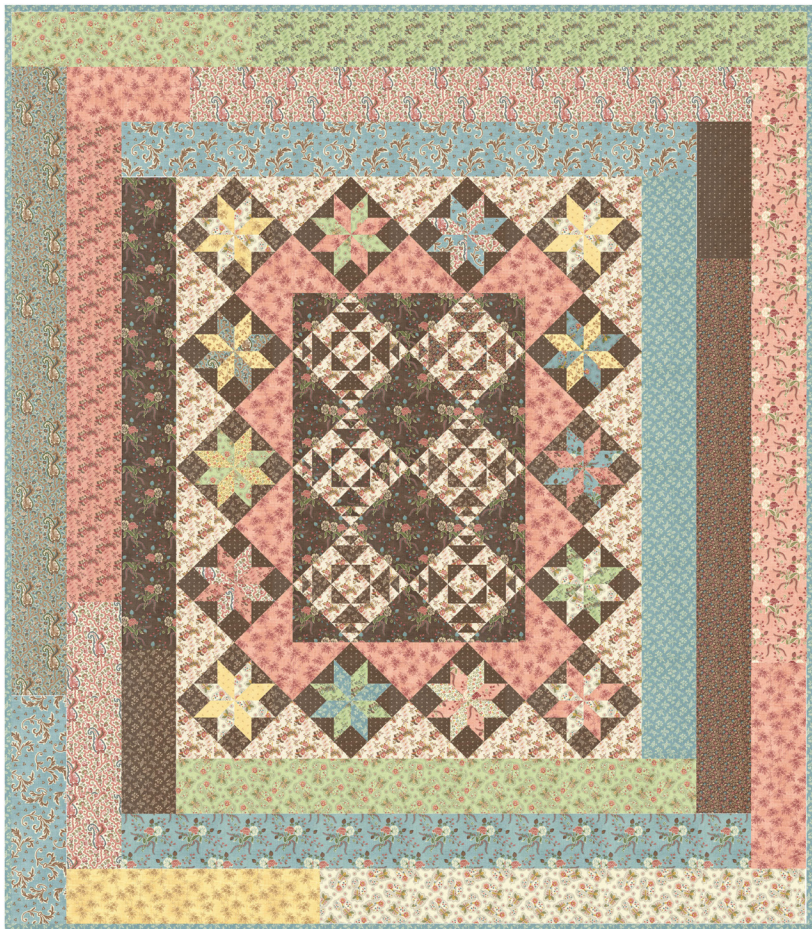

Dinah's Delight 1830-1850
Betsy Chutchian

Dinah's Dilemma

Betsy Chutchian Designs • 74" x 76 1/2"

BCD 1802

Retail \$10.00

Yardage Requirements

	1 Quilt	10 Quilts
 31670JR 	stars 1 JRs	10 JRs
 31678 14 	star bkgd, chain 1 1/4 yds	12 1/2 yds
 31672 17 	chain 1/2 yd	5 yds
 31675 11 	sashing, setting 1 5/8 yds	16 1/4 yds

Yardage Requirements

	1 Quilt	10 Quilts
 31671 18 	cornerstones, setting 1 1/4 yds	12 1/2 yds
 31670 21 	border 2 yds	20 yds
 31676 26 	single fold binding 1/2 yd	5 yds
 31673 11 	backing 4 3/4 yds	47 1/2 yds

Dinah's Delight 1830-1850
Betsy Chutchian

Gentleness

Betsy Chutchian Designs • 58" x 66 1/2"

BCD 1801

Retail \$10.00

Yardage Requirements

1 Quilt

10 Quilts