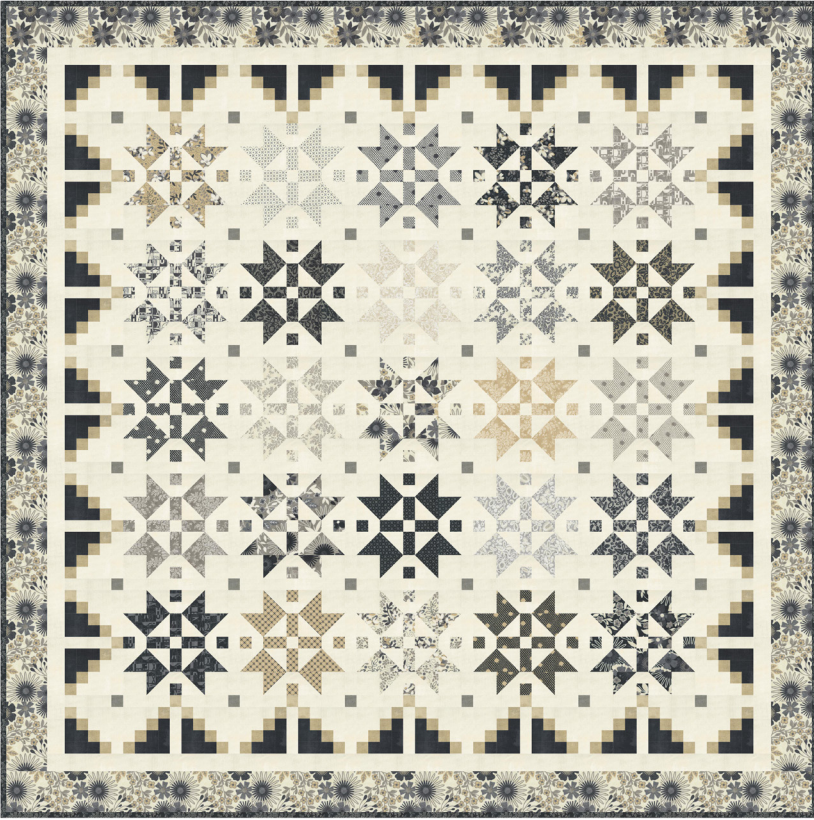

Let's Dance

BasicGrey • 69" x 69"

BG PAT063

Retail $10.00

Yardage Requirements		1 Quilt	10 Quilts
	30711 12*	blocks	
	1 F8		1 1/4 yds
	30717 14	blocks	
	1 F8		1 1/4 yds
	30718 12*	blocks	
	1 F8		1 1/4 yds
	30711 14*	blocks	
	1 F8		1 1/4 yds
	30716 13*	blocks	
	1 F8		1 1/4 yds
	30714 17	blocks	
	1 F8		1 1/4 yds
	30716 19*	blocks	
	1 F8		1 1/4 yds
	30713 19*	blocks	
	1 F8		1 1/4 yds
	30710 16*	blocks	
	1 F8		1 1/4 yds
	30717 21*	blocks	
	1 F8		1 1/4 yds
	30711 11*	blocks	
	1 F8		1 1/4 yds
	30718 14*	blocks	
	1 F8		1 1/4 yds

Yardage Requirements		1 Quilt	10 Quilts
	30716 22	blocks	
	1 F8		1 1/4 yds
	30713 13	blocks	
	1 F8		1 1/4 yds
	30714 13*	blocks	
	1 F8		1 1/4 yds
	30718 17	blocks	
	1 F8		1 1/4 yds
	30717 20*	blocks	
	1 F8		1 1/4 yds
	30710 14*	blocks	
	1 F8		1 1/4 yds
	30714 15*	blocks	
	1 F8		1 1/4 yds
	30714 16	blocks	
	1 F8		1 1/4 yds
	30717 12	blocks	
	1 F8		1 1/4 yds
	30713 16	blocks	
	1 F8		1 1/4 yds
	30713 15*	blocks	
	1 F8		1 1/4 yds
	30714 12*	blocks	
	1 F8		1 1/4 yds
	30710 11*	blocks	
	1 F8		1 1/4 yds
	30713 23*	binding	
	5/8 yd		6 1/4 yds
	30710 11*	border	
	1 yd		10 yds
	30150 162	tan accent	
	1/2 yd		5 yds
	30150 163	grey accent	
	1/4 yd		2 1/2 yds
	30150 165	black accent	
	1/2 yd		5 yds
	30150 426	background	
	3 3/4 yds		37 1/2 yds
	30714 16	backing	
	4 3/8 yds		43 3/4 yds