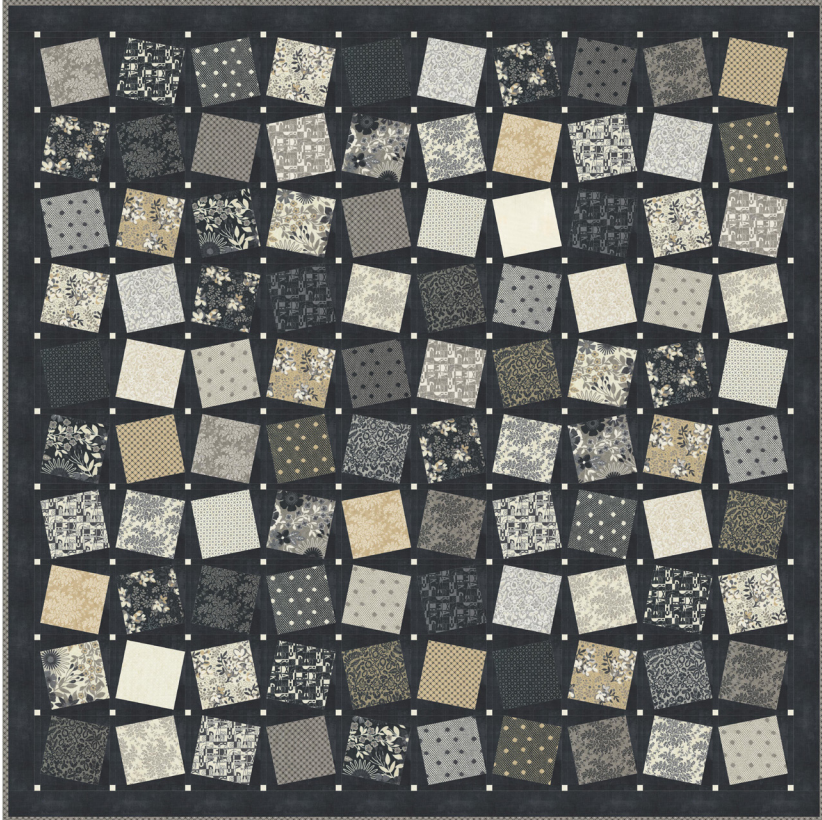

Movie Night

BasicGrey • 70" x 70" Without Border
84" x 84" With Border

BG PAT064

Retail $10.00

Without Border 70" x 70"