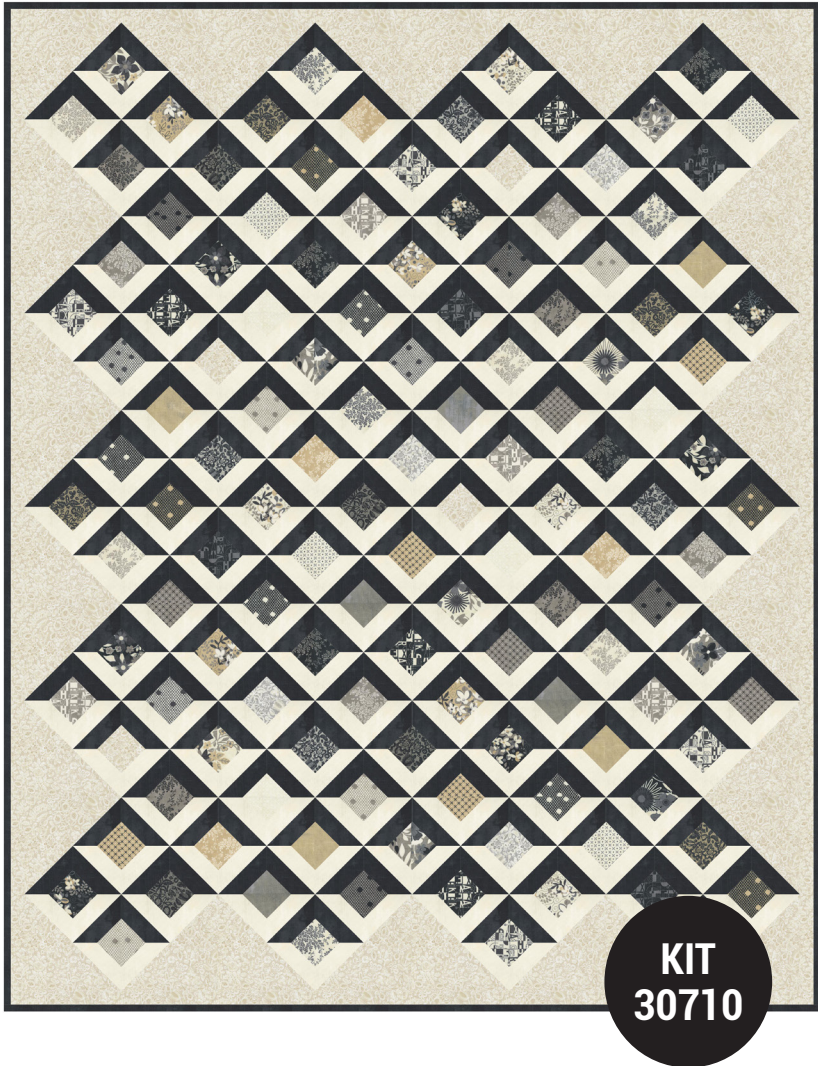

Board Games

BasicGrey • 58 1/2" x 73"

BG PAT062 Retail $10.00

KIT30710 Retail $159.99

**KIT
30710**