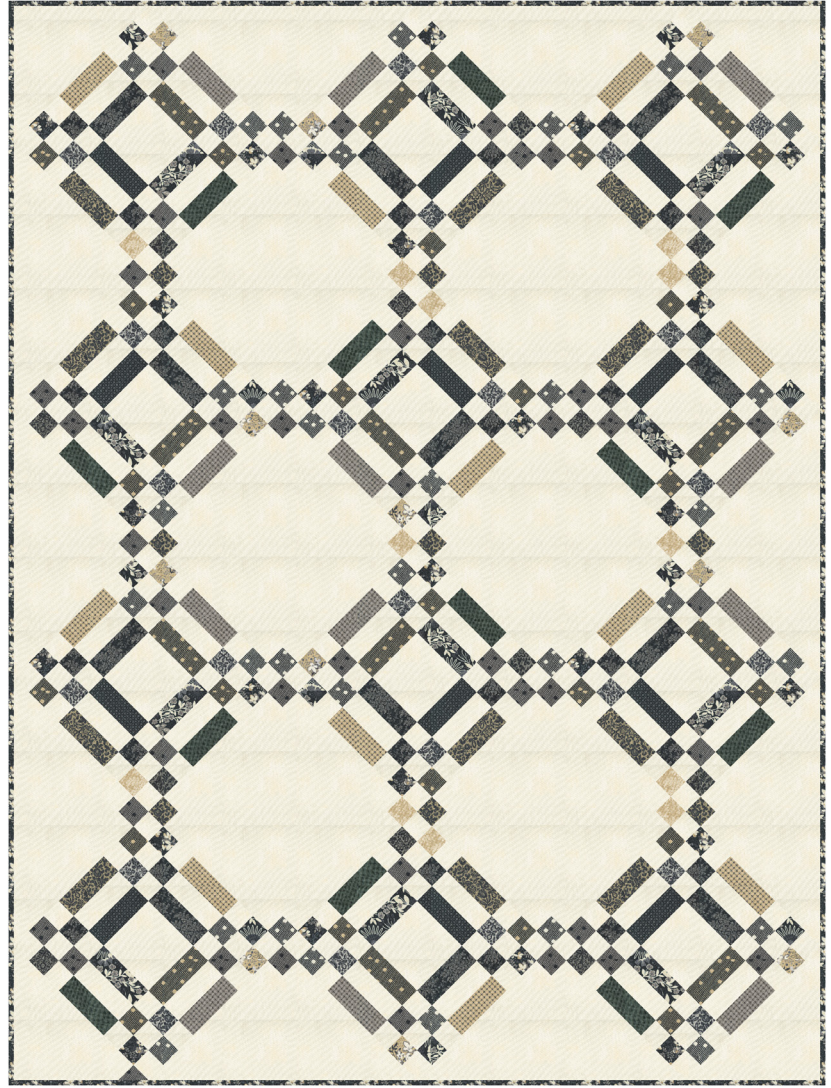

## Board Games

BasicGrey • 58 1/2" x 73"

BG PAT062 Retail \$10.00 

KIT30710 Retail \$159.99 

**KIT  
30710**

## Watermarks

Antler Quilt Designs • 78" x 102"

AQD0290 Retail \$12.00 

Yardage Requirements		1 Quilt	10 Quilts
	<b>30710LC</b> 	blocks <b>1 LC</b>	10
	<b>30150 165</b> 	black accent, binding <b>2 3/8 yds</b>	23 3/4 yds
	<b>30150 426</b> 	light accent <b>1 7/8 yds</b>	18 3/4 yds
	<b>30714 12*</b> 	setting triangles, border <b>1 3/8 yds</b>	13 3/4 yds
	<b>30717 14</b> 	backing <b>3 3/4 yds</b>	37 1/2 yds