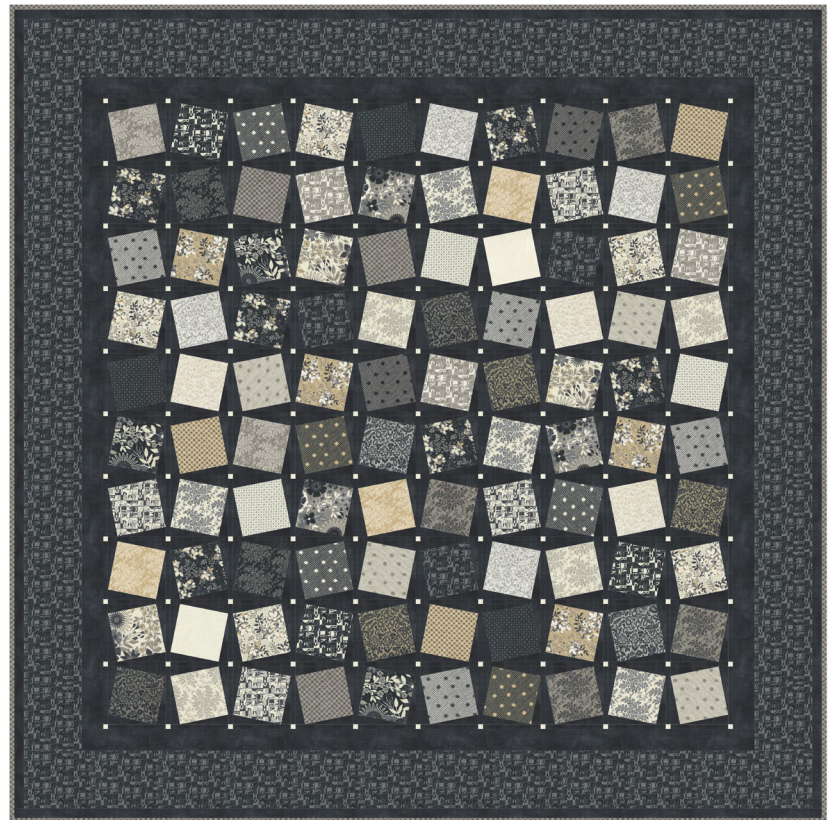

## Movie Night

BasicGrey • 70" x 70" Without Border  
84" x 84" With Border

BG PAT064

Retail \$10.00

Without Border 70" x 70"

With Border: 84" x 84"