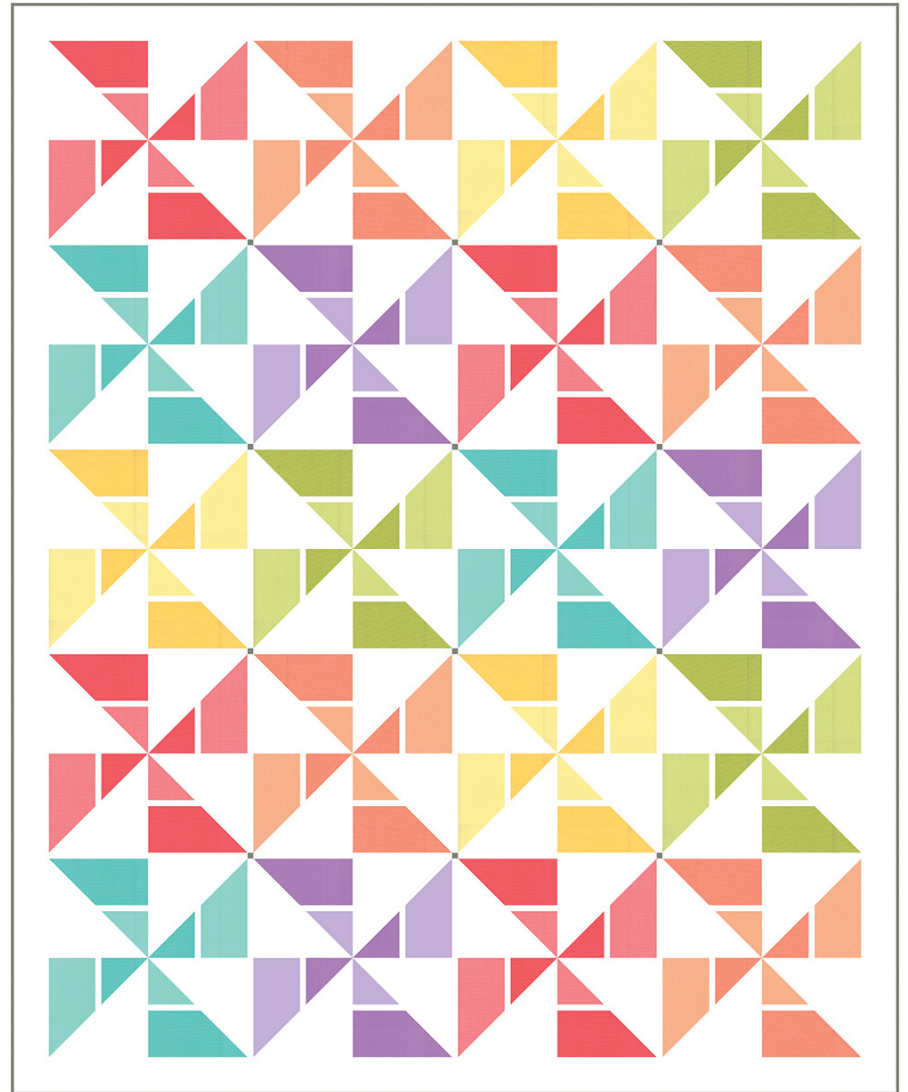

Coriander Seeds

Corey Yoder of Coriander Quilts

Sun Twist by Coriander Quilts

CQ190

75.5" x 93" $9.95

Yardage Requirements

1 quilt 10 quilts

29140LC blocks
1 10

29147 11 background and border
1 3/4 yds 17.5 yds

9900 66 blocks
1/3 yd 3.4 yds

9900 78 blocks
1/3 yd 3.4 yds

9900 81 blocks
1/3 yd 3.4 yds

9900 89 blocks
1/3 yd 3.4 yds

9900 100 blocks
1/3 yd 3.4 yds

9900 134 blocks
1/3 yd 3.4 yds

9900 147 blocks
1/3 yd 3.4 yds

9900 148 blocks
1/3 yd 3.4 yds

9900 269 blocks
1/3 yd 3.4 yds

9900 299 blocks
1/3 yd 3.4 yds

9900 303 blocks
1/3 yd 3.4 yds

9900 322 cornerstones
1/8 yd 1.25 yds

9900 378 blocks
1/3 yd 3.4 yds

9900 322 binding
3/4 yd 7.5 yds

29147 11 backing
5 3/4 yds 57.5 yds