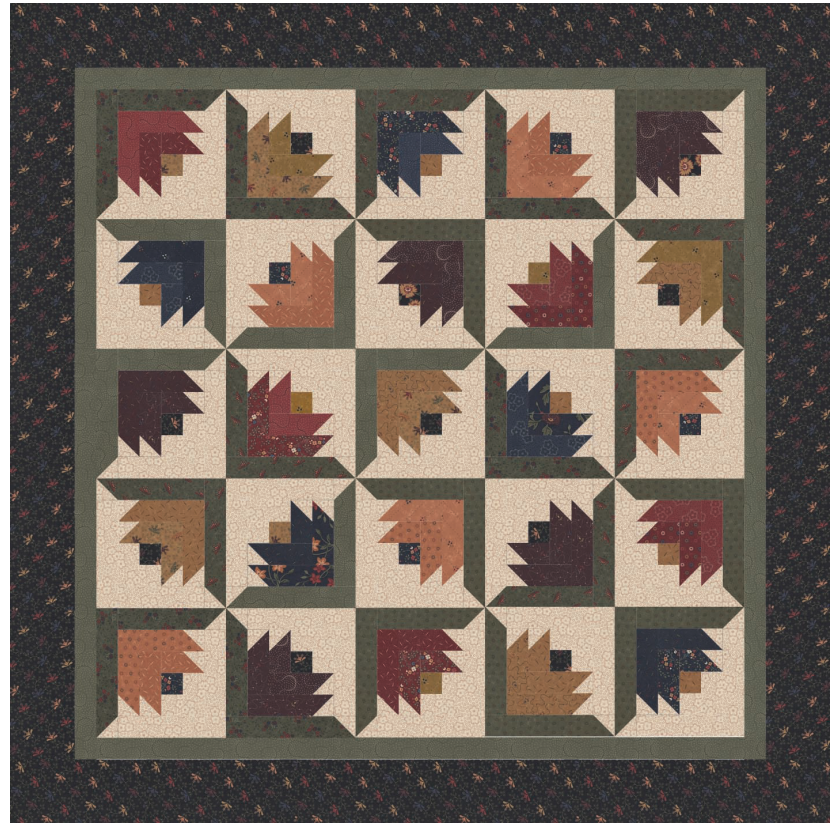

Crocus

Kansas Troubles Quilters • 34" x 34"

KT 55148 Retail $7.95

Yardage Requirements

	1 Quilt	10 Quilts

Yardage Requirements	1 Quilt	10 Quilts

	9710F8 	blocks 1	10
	9716 11* 	blocks F8	1 1/4 yds
	9710 11* 	blocks, outer border 3 yds	30 yds
	9718 21 	blocks 1 yd	10 yds
	9718 17 	blocks F8	1 1/4 yds
	9715 16 	blocks F8	1 1/4 yds
	9715 15 	1st border, binding 1 1/4 yds	12 1/2 yds

	9710PP 	blocks 1	10
	9712 21 	background 3/4 yd	7 1/2 yds
	9713 12 	blocks F8	1 1/4 yds
	9716 16* 	blocks F8	1 1/4 yds
	9718 17 	blocks F8	1 1/4 yds
	9711 15* 	blocks F8	1 1/4 yds
	9714 15* 	blocks F8	1 1/4 yds
	9717 15 	blocks F8	1 1/4 yds
	9715 15 	1st border, blocks 1/3 yd	3 1/3 yds
	9711 14* 	border, binding 3/4 yd	7 1/2 yds