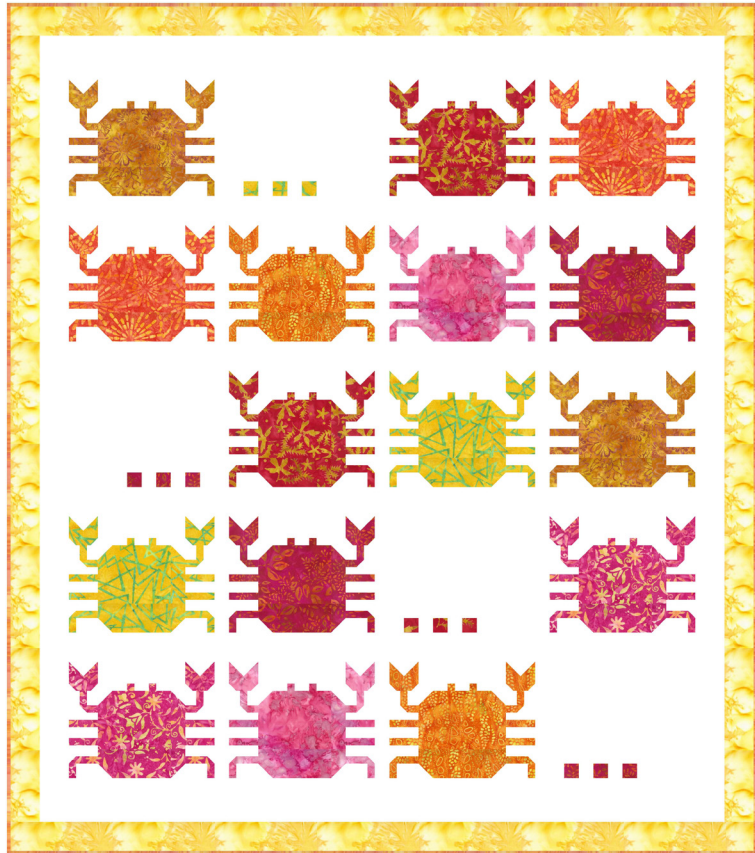

Chroma Batiks

by moda

Snow Tires
Branch & Blume • 61" x 77"
BNB 2317 Retail \$12.00 

Yardage Requirements	1 Quilt	10 Quilts
----------------------	---------	-----------

4366AB

Blocks
1 AB Bundle 10 AB Bundle

1660 11

Background
1 yd 10 yds

4366 28

Binding
5/8 yd 6 1/4 yds

4366 41

Backing
4 yds 40 yds

Chroma Batiks

by moda

Feeling Crabby

Wendy Sheppard • 51" x 58"

WS 52

Retail \$12.50

Yardage Requirements

1 Quilt

10 Quilts

BACKGROUND FOR BOTH COLORWAYS