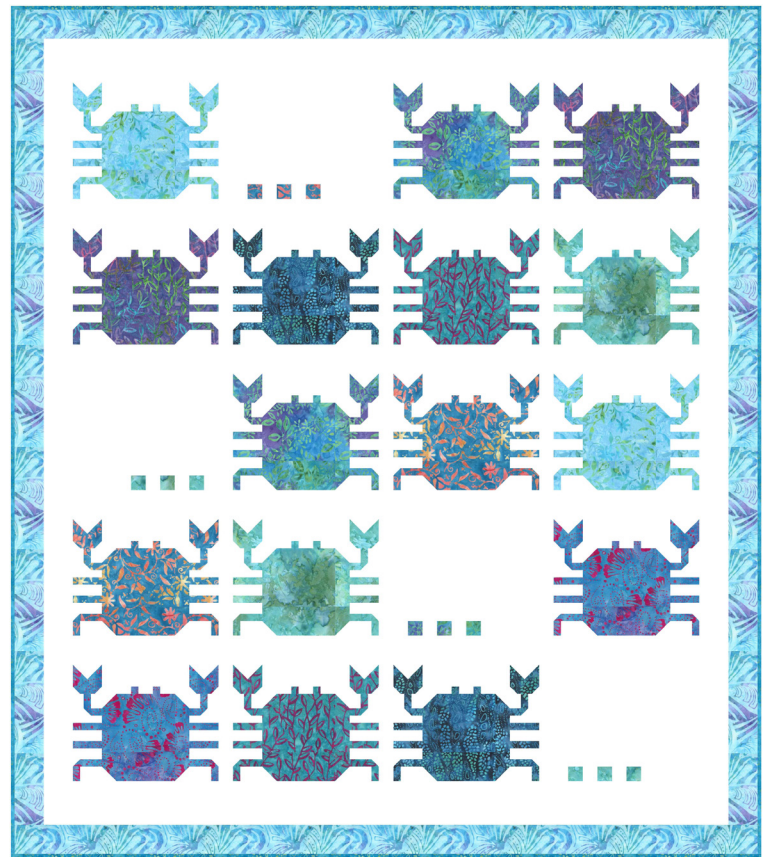

Chroma Batiks

by moda

Snow Tires
Branch & Blume • 61" x 77"
BNB 2317 Retail \$12.00 

Yardage Requirements	1 Quilt	10 Quilts
----------------------	---------	-----------

4366AB

Blocks
1 AB Bundle 10 AB Bundle

1660 11

Background
1 yd 10 yds

4366 28

Binding
5/8 yd 6 1/4 yds

4366 41

Backing
4 yds 40 yds

Chroma Batiks

by moda

Feeling Crabby

Wendy Sheppard • 51" x 58"

WS 52

Retail \$12.50

Yardage Requirements

1 Quilt

10 Quilts

BACKGROUND FOR BOTH COLORWAYS

	9900 200	Bkgd for both colorways
		2 3/8 yds 23 3/4 yds

PINK COLORWAY

	4366 11	Blocks	
		FQ	2 1/2 yds
	4366 12	Blocks	
		FQ	2 1/2 yds
	4366 13	Blocks	
		FQ	2 1/2 yds
	4366 14	Blocks	
		FQ	2 1/2 yds
	4366 15	Blocks	
		FQ	2 1/2 yds
	4366 17	Blocks	
		FQ	2 1/2 yds
	4366 18	Blocks	
		FQ	2 1/2 yds
	4366 19	Blocks	
		FQ	2 1/2 yds
	4366 20	Border	
		1/2 yd	5 yds
	4366 16	Binding	
		5/8 yds	6 1/4 yds
	4366 12	Backing	
		3 1/2 yds	35 yds