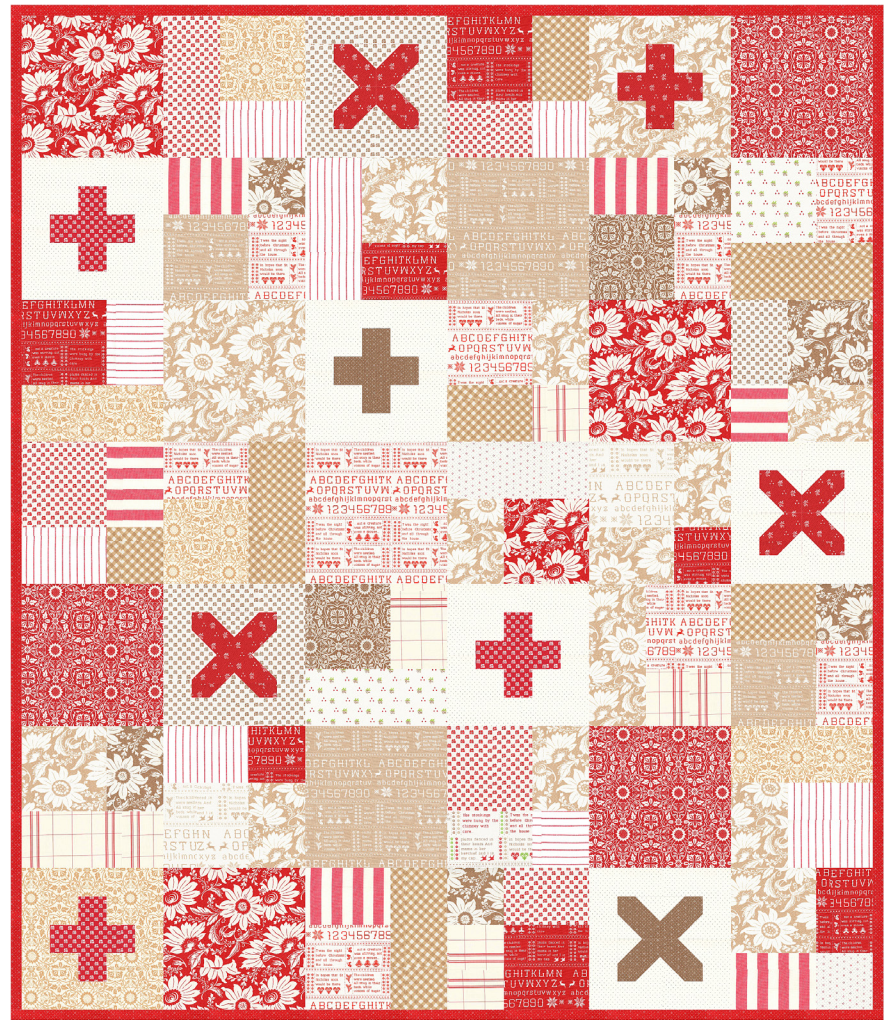

Christmas Stitched

FIG TREE & CO

moda
FABRICS + SUPPLIES®

Group Ships June, 2022

Vintage Scrapworks by Fig Tree Quilts

FT 1829
60.5" x 70.5" $10.50

Red & Tan Version

Yardage Requirements	1 quilt	10 quilts
	20441 16 Blocks 1/3 yd	3 1/3 yds
	20440 16 Blocks 1/3 yd	3 1/3 yds
	20443 16 Blocks 1/3 yd	3 1/3 yds
	20446 11 Blocks 1/3 yd	3 1/3 yds
	20440 17 Blocks 1/3 yd	3 1/3 yds
	20446 17 Blocks 1/3 yd	3 1/3 yds
	20457 17 Blocks 1/3 yd	3 1/3 yds
	20441 14 Blocks 1/3 yd	3 1/3 yds
	20440 14 Blocks 1/3 yd	3 1/3 yds
	20444 14 Blocks 1/3 yd	3 1/3 yds
	20446 14 Blocks 1/3 yd	3 1/3 yds
	20447 21 Blocks 1/3 yd	3 1/3 yds
	20447 11 Blocks 1/3 yd	3 1/3 yds
	20444 11 Blocks 1/3 yd	3 1/3 yds
	20457 11 Blocks 1/3 yd	3 1/3 yds

	20457 21 Blocks 1/3 yd	3 1/3 yds
	20441 21 Blocks 1/3 yd	3 1/3 yds
	20441 22 Blocks 1/3 yd	3 1/3 yds
	920 113 Toweling 1/2 yd	5 yds
	920 280 Toweling 1/2 yd	5 yds
	920 281 Toweling 1/2 yd	5 yds
	20457 14 Binding 5/8 yd	6 1/4 yds
	20441 22 Backing 4 yds	40 yds