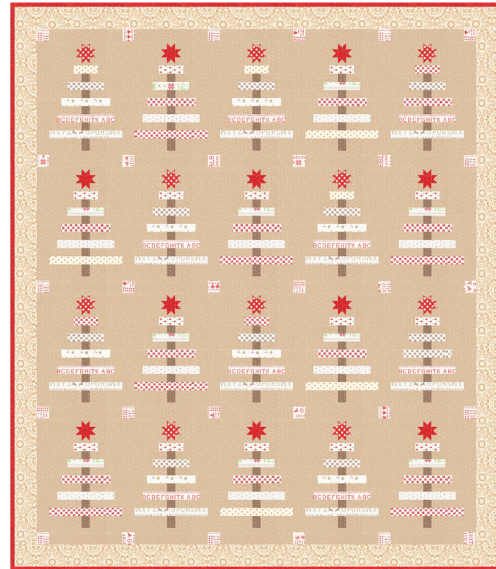

Scrappy Version

Yardage Requirements

| 1 quilt | 10 quilts |
|--|---------------|
| 20450HB Blocks 1 | 10 |
| 20457 21 Background 3 1/2 yds | 35 yds |
| 20457 16 Trunk 1/3 yd | 3 1/3 yds |
| 20457 12 Stars 1/4 yd | 2 1/2 yds |
| 20457 14 Stars 1/4 yd | 2 1/2 yds |
| 20443 16 Posts 1/4 yd | 2 1/2 yds |
| 20440 14 Border 7/8 yd | 8 3/4 yds |
| 20457 14 Binding 5/8 yd | 6 1/4 yds |
| 20441 11 Backing 4 yds | 40 yds |

Tan Version

| | | |
|--|--|---------------|
| | 20447 11 Blocks 1/4 yd | 2 1/2 yds |
| | 20441 11 Blocks 1/4 yd | 2 1/2 yds |
| | 20441 22 Blocks 1/4 yd | 2 1/2 yds |
| | 20457 11 Blocks 1/4 yd | 2 1/2 yds |
| | 20444 11 Blocks 1/4 yd | 2 1/2 yds |
| | 20457 16 Background 3 1/2 yds | 35 yds |
| | 20457 17 Trunk 1/3 yd | 3 1/3 yds |
| | 20443 15 Stars 1/4 yd | 2 1/2 yds |
| | 20446 15 Stars 1/4 yd | 2 1/2 yds |
| | 20441 22 Posts 1/4 yd | 2 1/2 yds |
| | 20446 11 Border 7/8 yd | 8 3/4 yds |
| | 20457 14 Binding 5/8 yd | 6 1/4 yds |
| | 20441 16 Backing 4 yd | 40 yds |