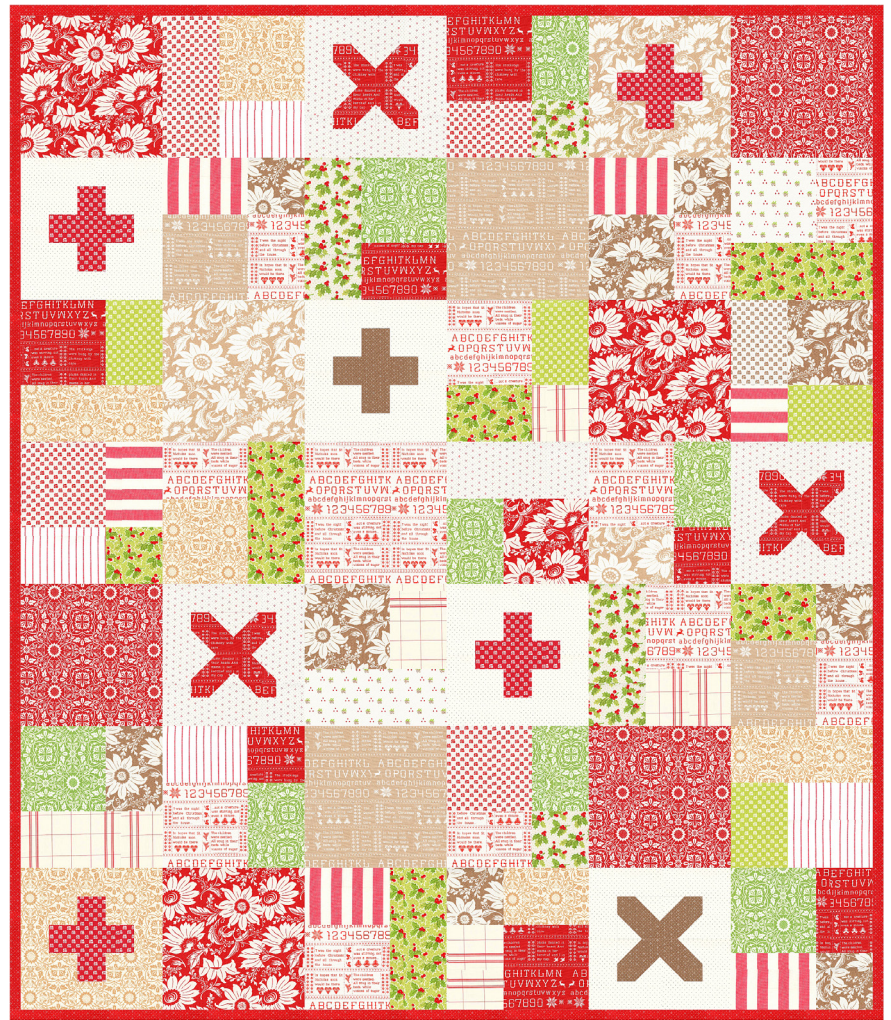

Christmas Stitched

moda
FABRICS + SUPPLIES®

FIG TREE & CO

Group Ships June, 2022

Vintage Scrapworks by Fig Tree Quilts

FT 1829
60.5" x 70.5" $10.50

Red & Green Version

Yardage Requirements	1 quilt	10 quilts
	20441 16 Blocks 1/3 yd	7 52106 67723 4 3 1/3 yds
	20440 16 Blocks 1/3 yd	7 52106 67719 7 3 1/3 yds
	20446 11 Blocks 1/3 yd	7 52106 67735 7 3 1/3 yds
	20447 13 Blocks 1/3 yd	7 52106 67741 8 3 1/3 yds
	20442 13 Blocks 1/3 yd	7 52106 67727 2 3 1/3 yds
	20446 12 Blocks 1/3 yd	7 52106 67736 4 3 1/3 yds
	20457 17 Blocks 1/3 yd	7 52106 67751 7 3 1/3 yds
	20440 17 Blocks 1/3 yd	7 52106 67720 3 3 1/3 yds
	20447 14 Blocks 1/3 yd	7 52106 67742 5 3 1/3 yds
	20441 14 Blocks 1/3 yd	7 52106 67722 7 3 1/3 yds
	20440 14 Blocks 1/3 yd	7 52106 67718 0 3 1/3 yds
	20446 14 Blocks 1/3 yd	7 52106 67737 1 3 1/3 yds
	20447 11 Blocks 1/3 yd	7 52106 67740 1 3 1/3 yds
	20441 22 Blocks 1/3 yd	7 52106 67725 8 3 1/3 yds
	20457 11 Blocks 1/3 yd	7 52106 67746 3 3 1/3 yds

	20442 11 Blocks 1/3 yd	7 52106 67726 5 3 1/3 yds
	20444 11 Blocks 1/3 yd	7 52106 67732 6 3 1/3 yds
	20457 21 Blocks 1/3 yd	7 52106 67752 4 3 1/3 yds
	920 113 Toweling 1/2 yd	7 52106 25643 9 5 yds
	920 280 Toweling 1/2 yd	7 52106 47859 6 5 yds
	920 281 Toweling 1/2 yd	7 52106 47860 2 5 yds
	20457 14 Binding 5/8 yd	7 52106 67749 4 6 1/4 yds
	20441 22 Backing 4 yds	7 52106 67725 8 40 yds