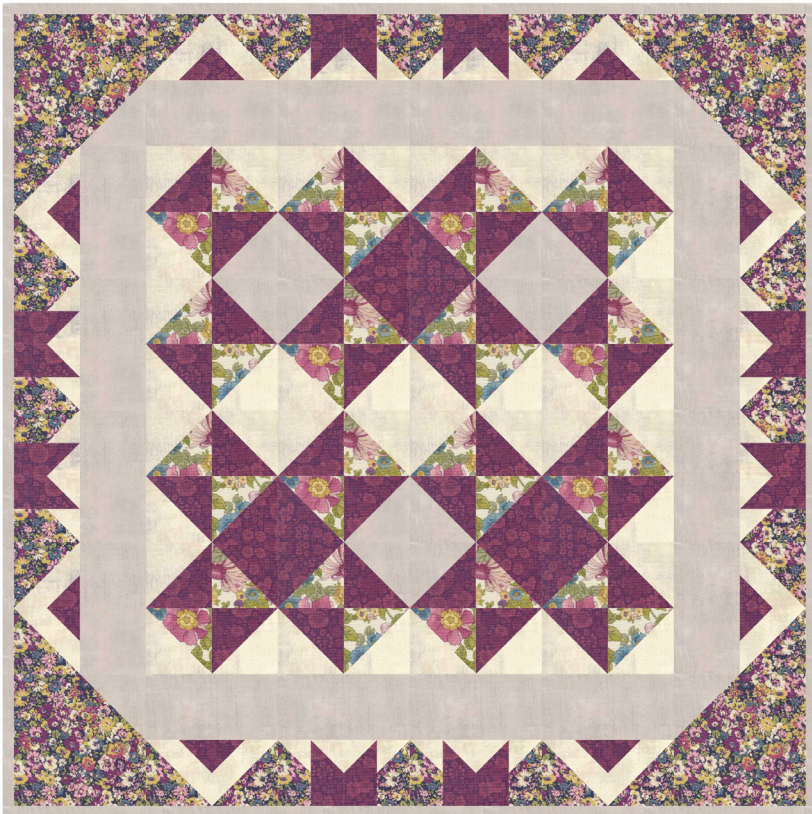

Backing

4 1/2 yds

45 yds

Pretty Table

Designs by Lavender Lime • Table Topper & Runner

DLL 210

Retail \$16.00

TOPPER 36 1/2" x 36 1/2"