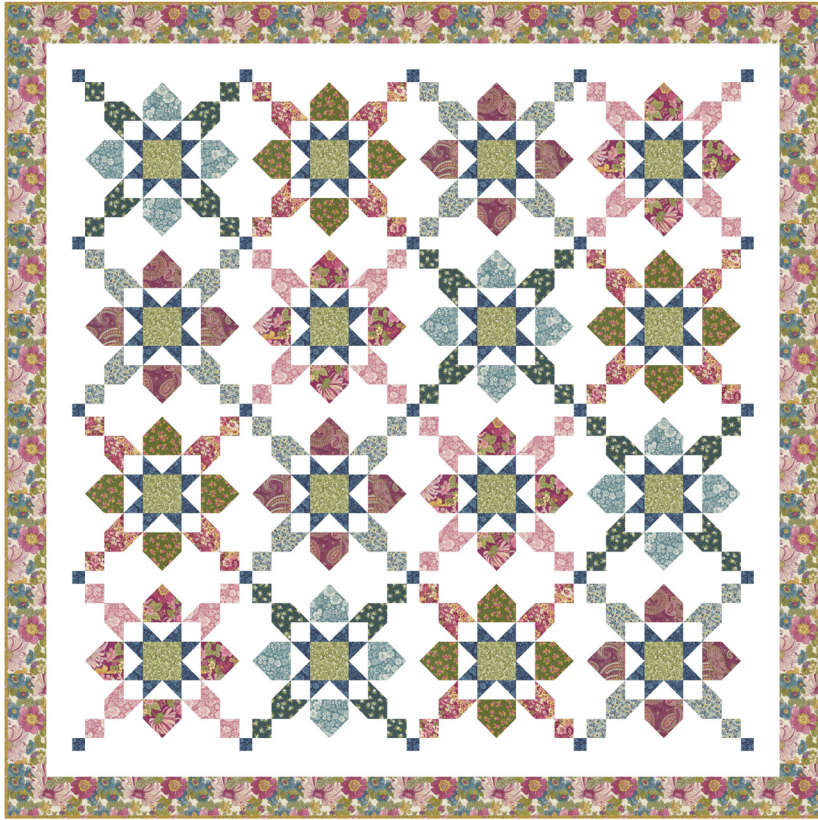

Jubilant

Wendy Sheppard • 63" x 63"

WS 50

Retail $12.50

Yardage Requirements

	1 Quilt	10 Quilts
9900 200	Background 3 1/8 yds	31 1/4 yds
33740 11	Outer border 3/4 yd	7 1/2 yds
33745 12	Blocks 1/2 yd	5 yds

9900 200

Background
3 1/8 yds 31 1/4 yds

33740 11

Outer border
3/4 yd 7 1/2 yds

33745 12

Blocks
1/2 yd 5 yds

33749 17

Blocks
FQ 2 1/2 yds

33747 13

Blocks
FQ 2 1/2 yds

33744 13

Blocks
FQ 2 1/2 yds

33749 18

Blocks
FQ 2 1/2 yds

33746 13

Blocks
FQ 2 1/2 yds

33743 17

Blocks
FQ 2 1/2 yds

33745 16

Blocks
FQ 2 1/2 yds

33740 15

Blocks
FQ 2 1/2 yds

33745 14

Blocks
FQ 2 1/2 yds

33749 20

Binding
5/8 yd 6 1/4 yds

33745 16

Backing
4 1/8 yds 41 1/4 yds