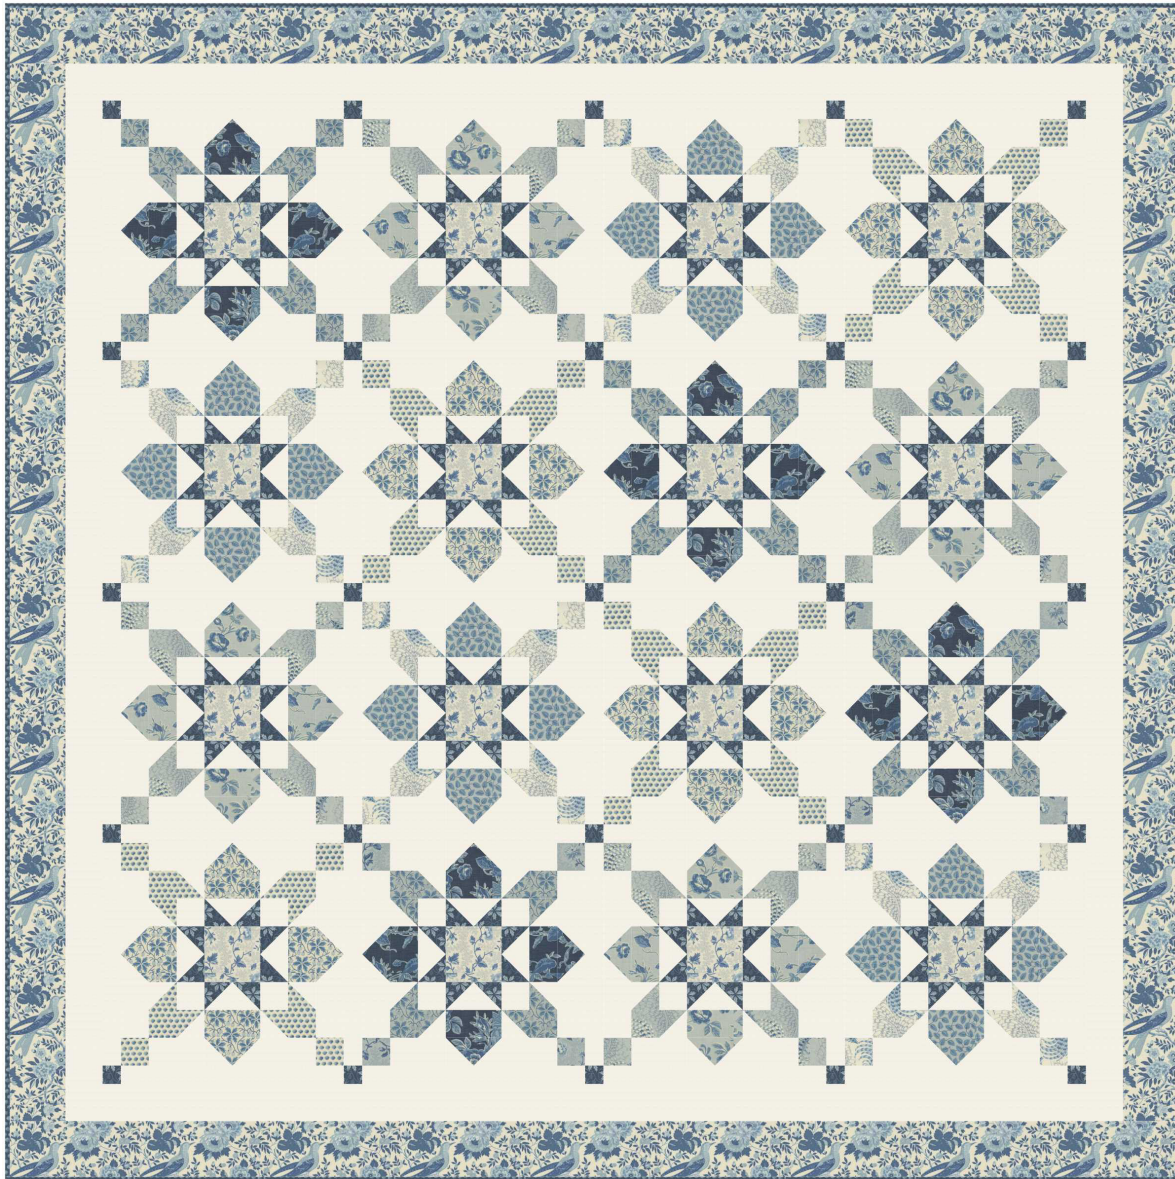

Bleu de France

French
General

moda
FABRICS + SUPPLIES®

Jubilant

Wendy Sheppard • 63" x 63"

WS 50

Retail \$12.50

Yardage Requirements		1 Quilt	10 Quilts
	9900 127 	Bkgd, Sashig, Inner Bnd 3 1/8	31 1/4 yds
	13930 14* 	Outer Border 3/4	7 1/2 yds
	13934 17* 	Pieced blocks 1/2	5 yds
	13934 14* 	Pieced blocks FQ	2 1/2 yds
	13931 17* 	Pieced blocks FQ	2 1/2 yds
	13932 14* 	Pieced blocks FQ	2 1/2 yds
	13933 14* 	Pieced blocks FQ	2 1/2 yds