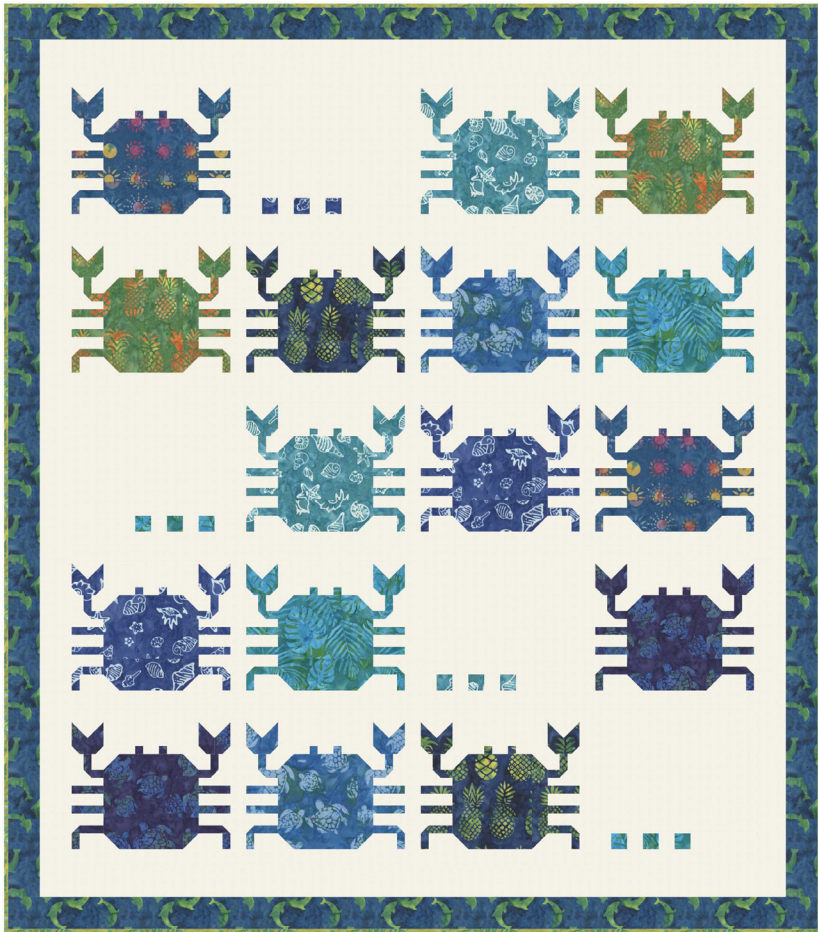

Beachy Batiks

moda
FABRICS + SUPPLIES®

Feeling Crabby

Wendy Sheppard • 51" x 58"

WS 52

Retail \$12.50

Yardage Requirements

1 Quilt

10 Quilts

	9900 127 7 52106 72375 7	Bkgd, Sashig, Inner Brd 2 3/8 yds	23 3/4 yds
	4362 26 7 52106 70408 4	Outer Brd 1/2 yd	5 yds
	4362 25* 7 52106 70407 7	Pieced blocks FQ	2 1/2 yds
	4362 17 7 52106 70399 5	Pieced blocks FQ	2 1/2 yds
	4362 19 7 52106 70401 5	Pieced blocks FQ	2 1/2 yds
	4362 28 7 52106 70410 7	Pieced blocks FQ	2 1/2 yds
	4362 27 7 52106 70409 1	Pieced blocks FQ	2 1/2 yds
	4362 13* 7 52106 70395 7	Pieced blocks FQ	2 1/2 yds
	4362 22* 7 52106 70404 6	Pieced blocks FQ	2 1/2 yds

Yardage Requirements

1 Quilt

10 Quilts

	4362 18 7 52106 70400 8	Pieced blocks FQ	2 1/2 yds
	4362 31* 7 52106 70413 8	Binding 1/2 yd	5 yds
	4362 19 7 52106 70401 5	Backing 3 3/8 yds	33 3/4 yds

Summer Winds

Designs by Lavender Lime • 74" x 78"

DLL 175

Retail \$12.00

Yardage Requirements

1 Quilt

10 Quilts

	4362LC 7 52106 70391 9	Blocks 1 LC	10
	30150 270 7 52106 21276 3	Blocks/Borders 2 1/2 yds	25 yds
	4362 46 7 52106 70428 2	Border/Binding 2 1/4 yds	22 1/2 yds
	4362 31* 7 52106 70413 8	Backing 5 1/2 yds	55 yds